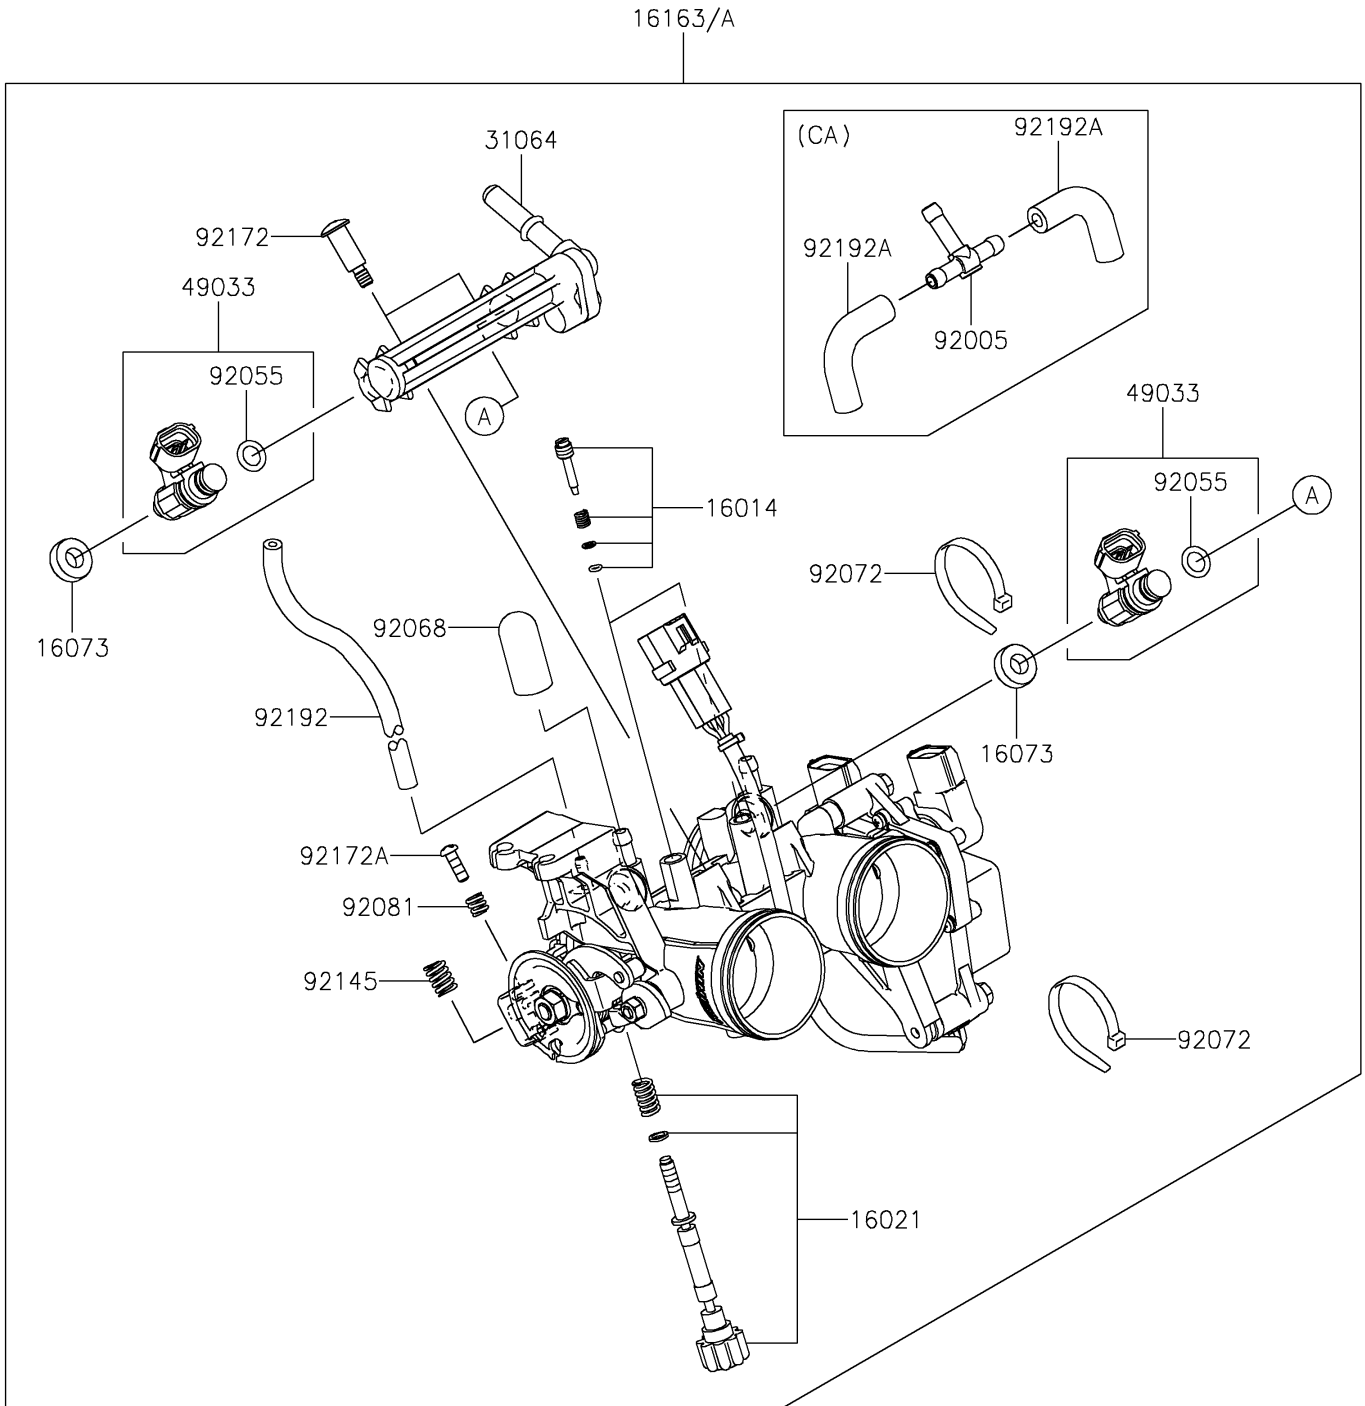

2023 Versys-X 300 ABS PARTS DIAGRAM

Throttle

E1510

2023 Versys-X 300 ABS PARTS LIST

Throttle

ITEM NAME	PART NUMBER	QUANTITY
SCREW-PILOT AIR (Ref # 16014)	16014-0002	2
SCREW-THROTTLE STOP (Ref # 16021)	16021-0027	1
INSULATOR (Ref # 16073)	16073-0129	2
THROTTLE-ASSY,TTK32 (Ref # 16163)	16163-0746	1
THROTTLE-ASSY (Ref # 16163A)	16163-0750	1
PIPE-COMP,FUEL (Ref # 31064)	31064-0164	1
NOZZLE-INJECTION (Ref # 49033)	49033-0558	2
FITTING,3WAY (Ref # 92005)	92005-0730	1
RING-O,INJECTION NOZZLE (Ref # 92055)	92055-0124	2
PLUG,12X25 (Ref # 92068)	92068-006	2
BAND,SUB-HARNESS (Ref # 92072)	92072-0012	2
SPRING (Ref # 92081)	92081-1620	1
SPRING (Ref # 92145)	92145-0656	1
SCREW,PIPE INJECTION (Ref # 92172)	92172-0064	2
SCREW (Ref # 92172A)	92172-0129	1
TUBE,3X7X200 (Ref # 92192)	92192-1170	1
TUBE (Ref # 92192A)	92192-1918	2