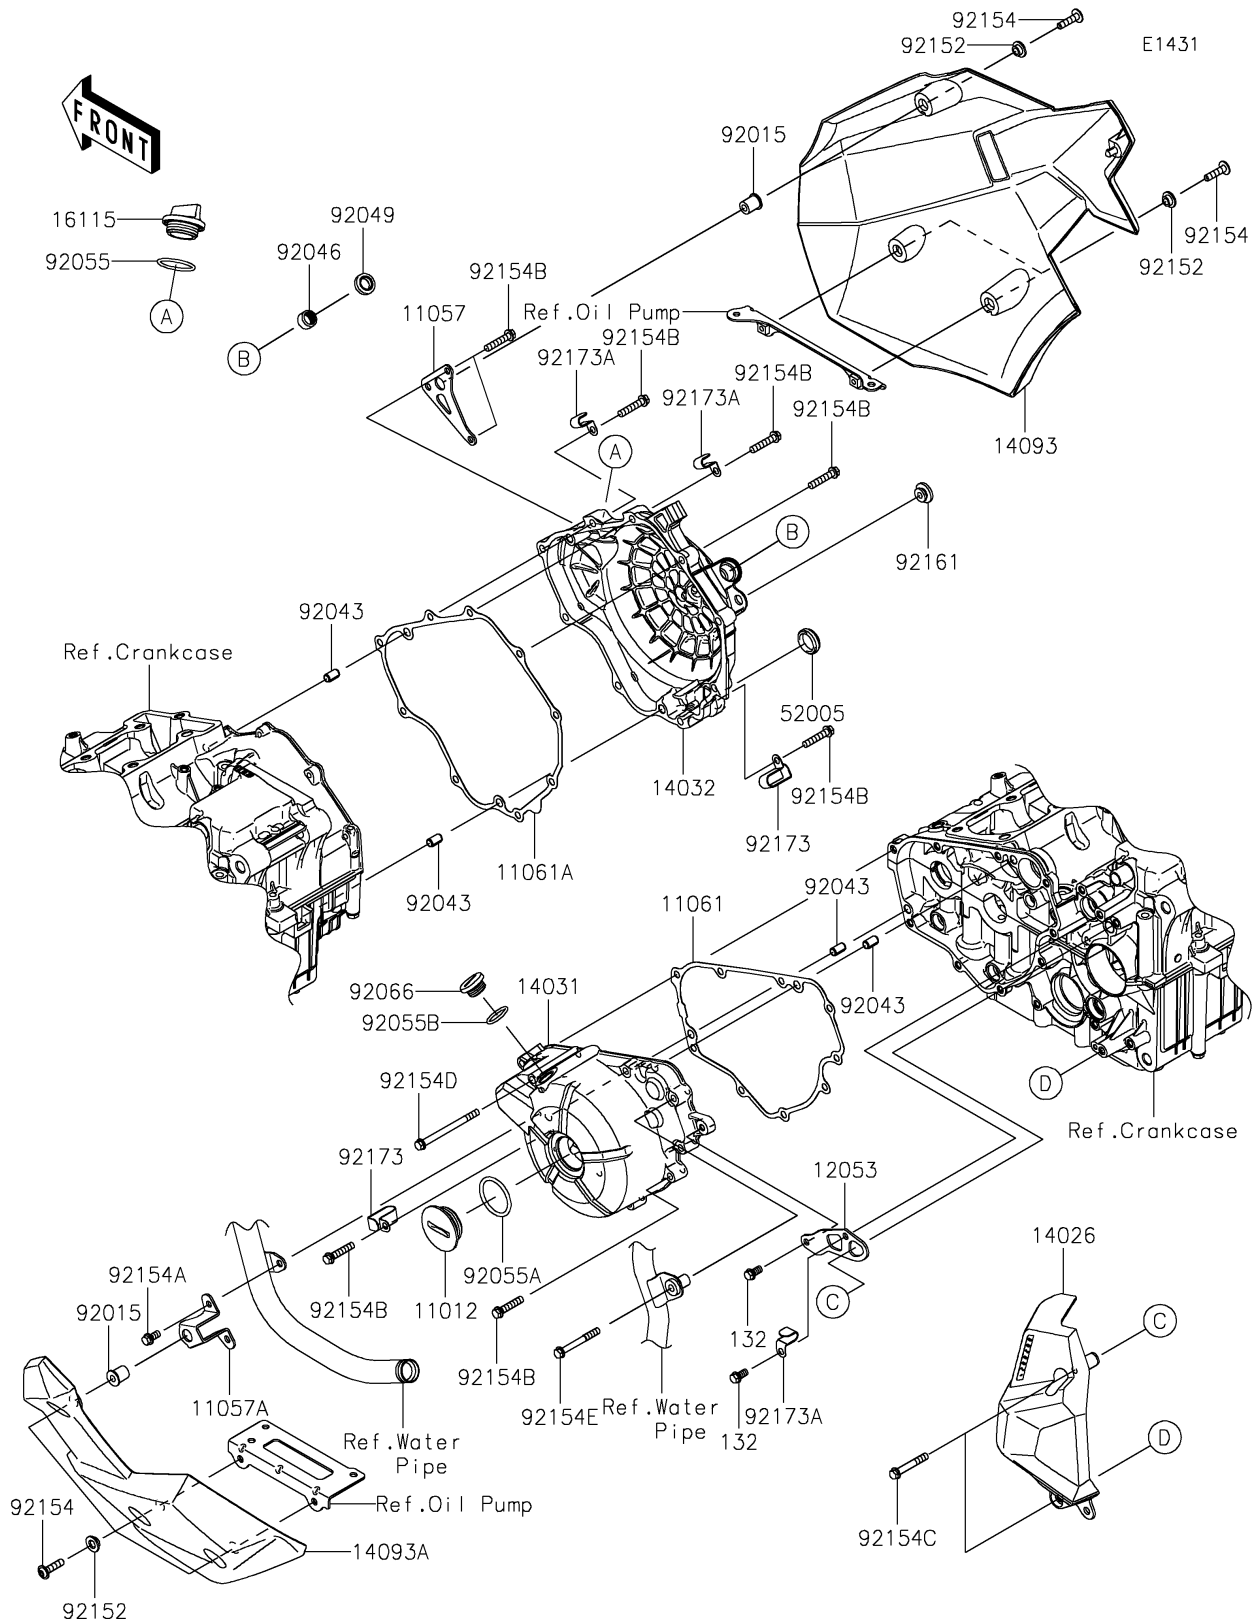

2023 Versys-X 300 ABS PARTS DIAGRAM

Engine Cover(s)

2023 Versys-X 300 ABS PARTS LIST

Engine Cover(s)

ITEM NAME	PART NUMBER	QUANTITY
CAP (Ref # 11012)	11012-1362	1
BRACKET,RIGHT LOWER COVER (Ref # 11057)	11057-0623	1
BRACKET,LEFT LOWER COVER (Ref # 11057A)	11057-0674	1
GASKET,GENERATOR COVER (Ref # 11061)	11061-0793	1
GASKET,CLUTCH COVER (Ref # 11061A)	11061-1498	1
GUIDE-CHAIN (Ref # 12053)	12053-0237	1
COVER-CHAIN (Ref # 14026)	14026-0133	1
COVER-GENERATOR (Ref # 14031)	14031-0562	1
COVER-CLUTCH (Ref # 14032)	14032-0633	1
COVER,LWR,RH (Ref # 14093)	14093-0548	1
COVER,LWR,LH (Ref # 14093A)	14093-0549	1
CAP-OIL FILLER (Ref # 16115)	16115-1068	1
GAUGE,OIL LEVEL (Ref # 52005)	52005-1009	1
NUT (Ref # 92015)	92015-1700	2
PIN,6.2X8X14 (Ref # 92043)	92043-1263	4
BEARING-NEEDLE,HK1210FM (Ref # 92046)	92046-0034	1
SEAL-OIL (Ref # 92049)	92049-1560	1
RING-O,31.5X2.6 (Ref # 92055)	92055-049	1
RING-O,39.4X3.1 (Ref # 92055A)	92055-0734	1
RING-O,20X2 (Ref # 92055B)	92055-1146	1
PLUG (Ref # 92066)	92066-0748	1
COLLAR (Ref # 92152)	92152-2296	6
BOLT,SOCKET,6X25 (Ref # 92154)	92154-0071	6
BOLT,FLANGED,6X12 (Ref # 92154A)	92154-1140	2
BOLT,FLANGED,6X30 (Ref # 92154B)	92154-1773	16
BOLT,FLANGED,6X40 (Ref # 92154C)	92154-1774	2
BOLT,FLANGED,6X75 (Ref # 92154D)	92154-2346	1
BOLT,FLANGED,6X50 (Ref # 92154E)	92154-2347	1
DAMPER (Ref # 92161)	92161-1810	1

2023 Versys-X 300 ABS PARTS LIST

Engine Cover(s)

ITEM NAME	PART NUMBER	QUANTITY
CLAMP (Ref # 92173)	92173-0833	2
CLAMP (Ref # 92173A)	92173-1811	3
BOLT-FLANGED-SMALL,6X12 (Ref # 132)	132BA0612	2