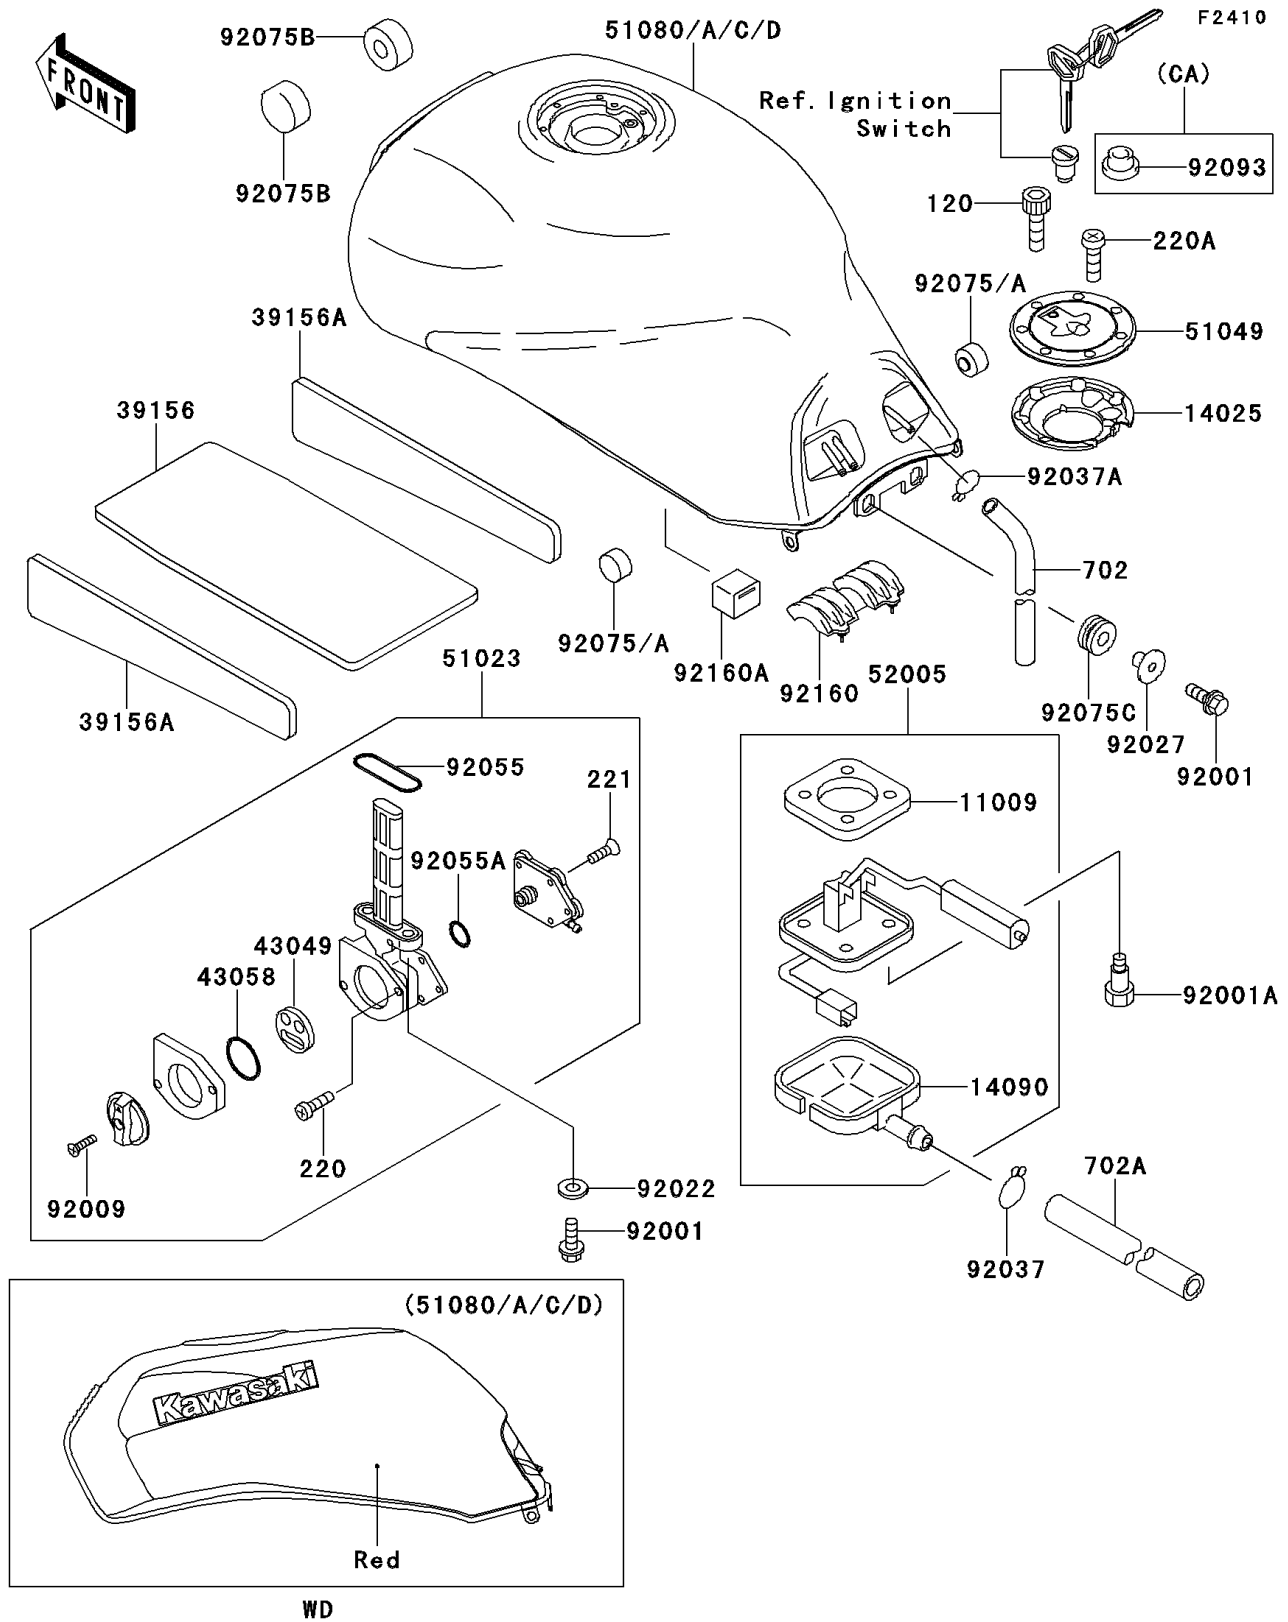

## 1995 GPZ 1100 PARTS DIAGRAM

Fuel Tank(ZX1100-E1)

## 1995 GPZ 1100 PARTS LIST

Fuel Tank(ZX1100-E1)

ITEM NAME	PART NUMBER	QUANTITY
GASKET,FUEL GAUGE (Ref # 11009)	11009-1656	1
COVER,TANK CAP (Ref # 14025)	14025-1913	1
COVER,FUEL GAUGE (Ref # 14090)	14090-1624	1
PAD,FUEL TANK,CNT (Ref # 39156)	39156-1482	1
PAD,FUEL TANK (Ref # 39156A)	39156-1483	1
PACKING,TAP VALVE (Ref # 43049)	43049-1075	1
RING,TAP LEVER (Ref # 43058)	43058-1083	1
TAP-ASSY,FUEL (Ref # 51023)	51023-1219	1
CAP-TANK,FUEL (Ref # 51049)	51049-1091	1
GAUGE,FUEL (Ref # 52005)	52005-1111	1
BOLT,6X25 (Ref # 92001)	92001-1524	1
BOLT,FUEL GAUGE (Ref # 92001A)	92001-1705	1
SCREW,4X12 (Ref # 92009)	92009-1742	1
WASHER,6.2X11X1.5 (Ref # 92022)	92022-183	1
COLLAR,L=13.1 (Ref # 92027)	92027-251	1
CLAMP,TUBE (Ref # 92037)	92037-147	1
CLAMP (Ref # 92037A)	92037-1712	1
RING-O,FUEL TAP PACKING (Ref # 92055)	92055-1112	1
RING-O (Ref # 92055A)	92055-1539	1
BOLT-SOCKET (Ref # 120)	120S0512	1
SCREW-PAN-CROS (Ref # 220)	220B0308	1
SCREW-PAN-CROS (Ref # 220A)	220C0508	1
SCREW-CSK-CROS,4X14 (Ref # 221)	221B0414	1
TUBE-RUBBER,7X10X600 (Ref # 702)	702A07600	1
TUBE-RUBBER,7X10X860 (Ref # 702A)	702A07860	1
DAMPER,FUEL TANK (Ref # 92075B)	92075-101	1
DAMPER (Ref # 92075C)	92075-1690	1
DAMPER,FUEL TANK,CNT (Ref # 92160)	92160-1577	1
DAMPER (Ref # 92160A)	92160-1626	1

## 1995 GPZ 1100 PARTS LIST

Fuel Tank(ZX1100-E1)

ITEM NAME	PART NUMBER	QUANTITY
TANK-COMP-FIEL,C.P.RED (Ref # 51080)	51080-5171-A5	1
TANK-COMP-FUEL,C.P.RED (Ref # 51080A)	51080-5172-A5	1
TANK-COMP-FUEL,C.P.RED (Ref # 51080C)	51080-5205-A5	1
TANK-COMP-FUEL,C.P.RED (Ref # 51080D)	51080-5206-A5	1
DAMPER (Ref # 92075)	92075-021	2
SEAL,FUEL TANK CAP (Ref # 92093)	92093-1030	1