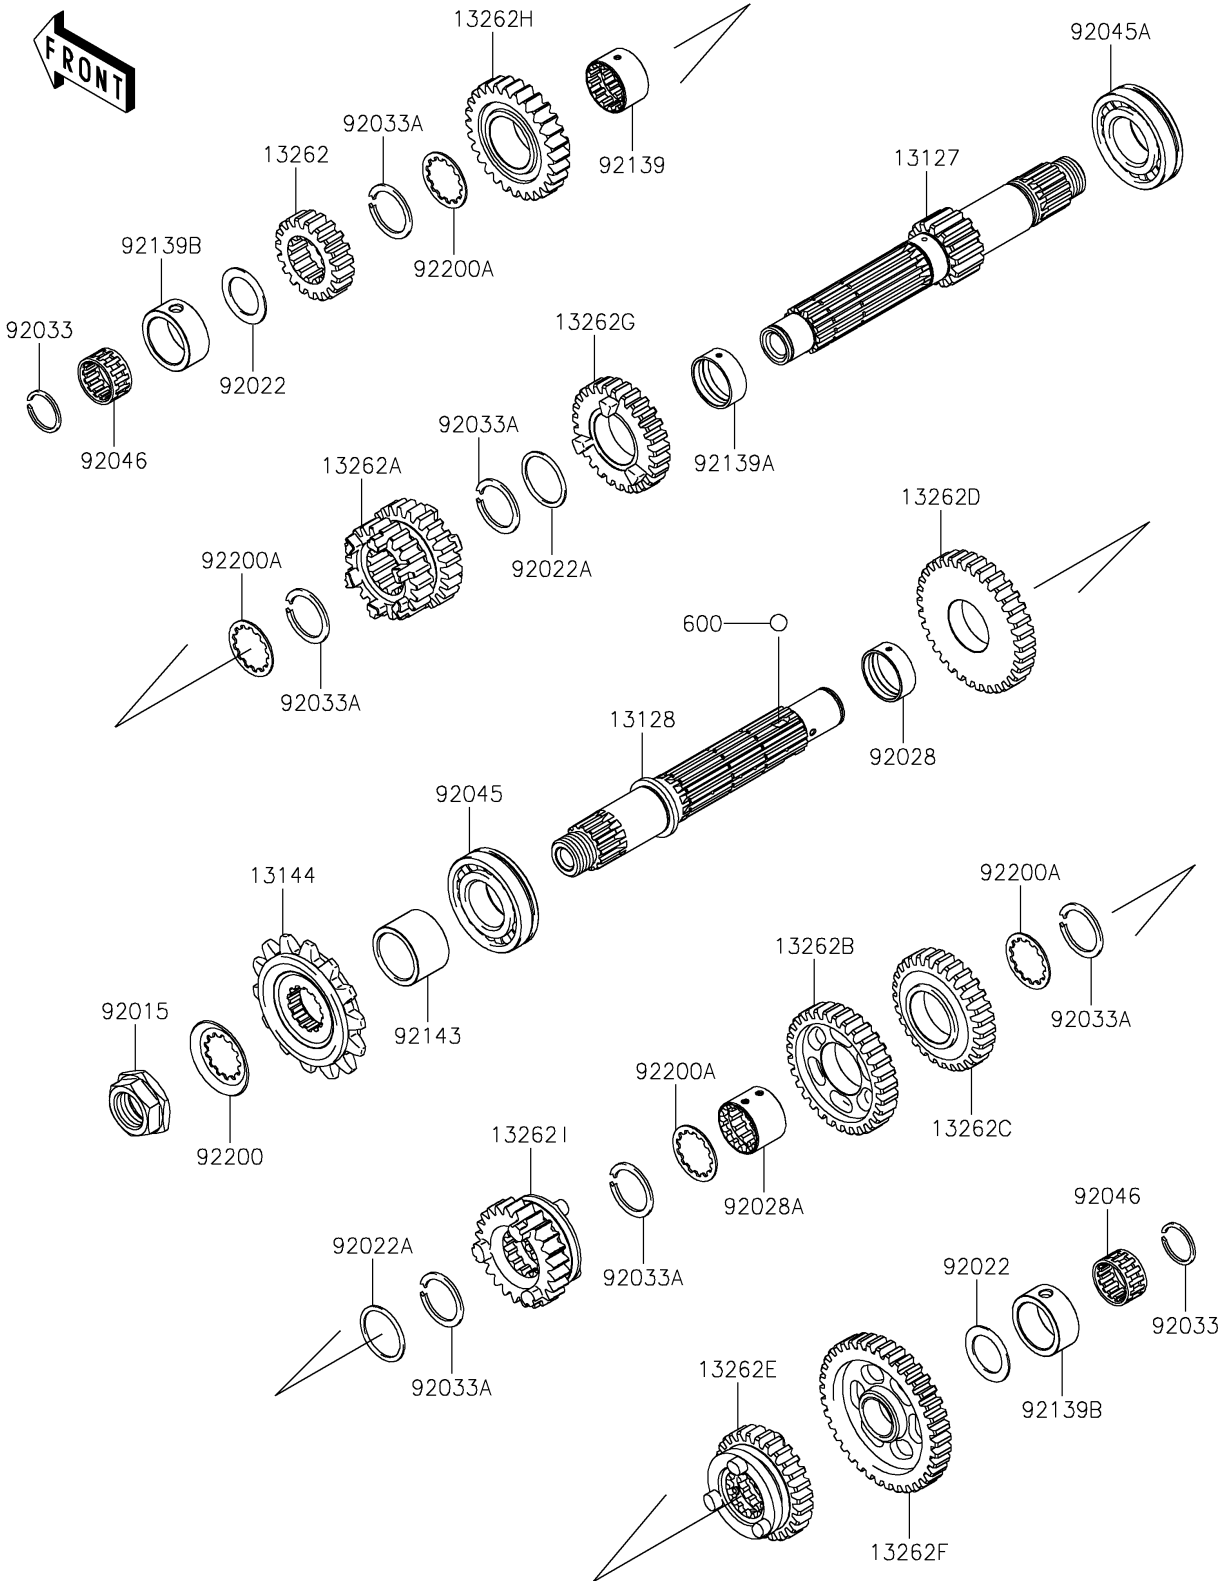

2023 Versys-X 300 ABS PARTS DIAGRAM

Transmission

E1361

2023 Versys-X 300 ABS PARTS LIST

Transmission

ITEM NAME	PART NUMBER	QUANTITY
SHAFT-TRANSMISSION INPUT (Ref # 13127)	13127-0668	1
SHAFT-TRANSMISSION OUTPUT (Ref # 13128)	13128-0693	1
SPROCKET-OUTPUT,14T (Ref # 13144)	13144-0577	1
GEAR,INPUT 2ND,19T (Ref # 13262)	13262-0461	1
GEAR,INPUT 3RD&4TH,22T&25T (Ref # 13262A)	13262-0464	1
GEAR,OUTPUT 3RD,31T (Ref # 13262B)	13262-0466	1
GEAR,OUTPUT 4TH,29T (Ref # 13262C)	13262-0467	1
GEAR,OUTPUT 2ND,34T (Ref # 13262D)	13262-0468	1
GEAR,OUTPUT 5TH,27T (Ref # 13262E)	13262-0470	1
GEAR,OUTPUT LOW,38T (Ref # 13262F)	13262-0921	1
GEAR,INPUT 5TH,27T (Ref # 13262G)	13262-0922	1
GEAR,INPUT 6TH,28T (Ref # 13262H)	13262-1265	1
GEAR,OUTPUT 6TH,24T (Ref # 13262I)	13262-1321	1
NUT,20MM (Ref # 92015)	92015-1963	1
WASHER,20.5X30X1,STEEL (Ref # 92022)	92022-112	2
WASHER,25.3X30X1 (Ref # 92022A)	92022-161	2
BUSHING,9.4X25X28 (Ref # 92028)	92028-1564	1
BUSHING,OUTPUT 3RD&4TH GEAR (Ref # 92028A)	92028-1858	1
RING-SNAP,20MM (Ref # 92033)	92033-015	2
RING-SNAP,24MM (Ref # 92033A)	92033-026	6
BEARING-BALL,6TM-6205NX3 (Ref # 92045)	92045-0735	1
BEARING-BALL,#6205NX3 (Ref # 92045A)	92045-1013	1
BEARING-NEEDLE,20X25X12.8 (Ref # 92046)	92046-0607	2
BUSHING,26X28X16.6 (Ref # 92139)	92139-0781	1
BUSHING,25X28X10.4 (Ref # 92139A)	92139-0793	1
BUSHING,25X33X14 (Ref # 92139B)	92139-0872	2
COLLAR,SPROCKET (Ref # 92143)	92143-1968	1
WASHER (Ref # 92200)	92200-0851	1
WASHER (Ref # 92200A)	92200-1389	4

2023 Versys-X 300 ABS PARTS LIST

Transmission

ITEM NAME	PART NUMBER	QUANTITY
BALL-STEEL,5/32 (Ref # 600)	600A0500	3