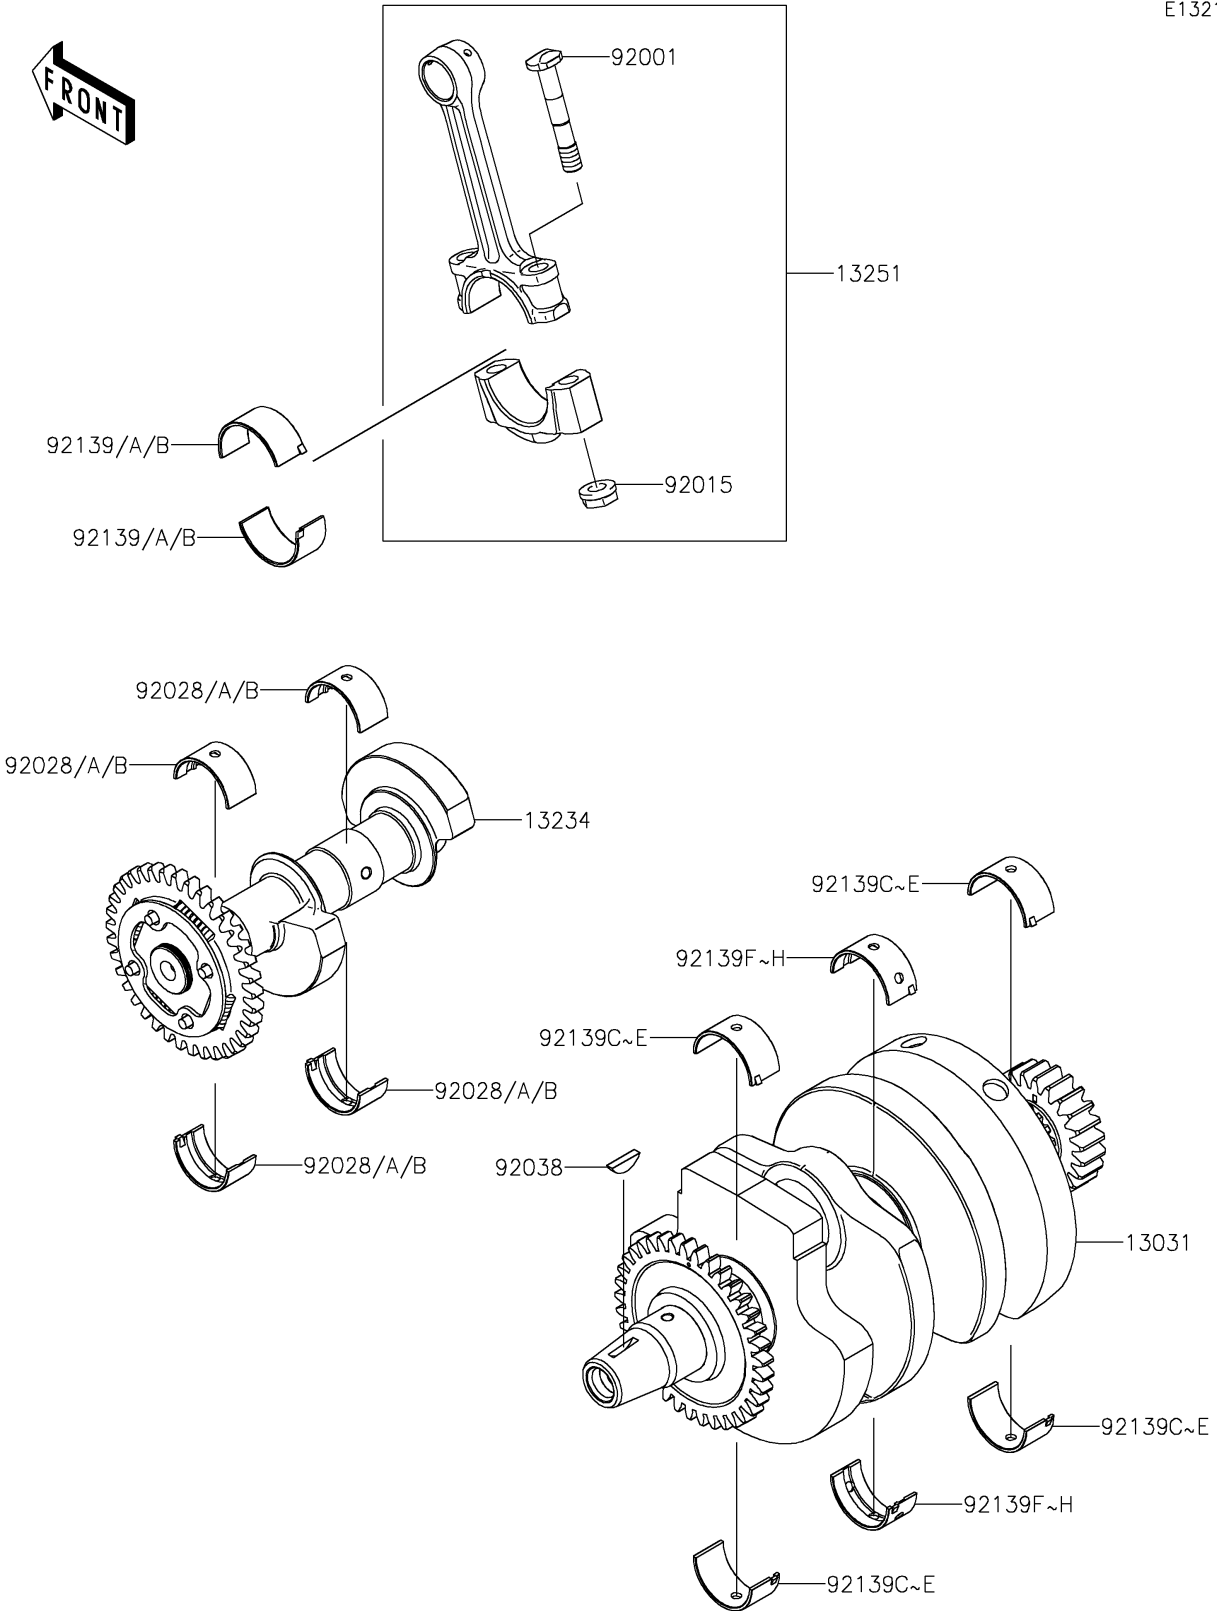

2023 Versys-X 300 ABS PARTS DIAGRAM

Crankshaft

E1321

2023 Versys-X 300 ABS PARTS LIST

Crankshaft

ITEM NAME	PART NUMBER	QUANTITY
CRANKSHAFT-COMP,B MK,RED (Ref # 13031)	13031-0770	1
SHAFT-COMP,BALANCER (Ref # 13234)	13234-0597	1
ROD-ASSY-CONNECTING,I (Ref # 13251)	13251-0037-II	2
BOLT,CONNECTING ROD,7MM (Ref # 92001)	92001-1793	4
NUT,CONNECTING ROD,7MM (Ref # 92015)	92015-1527	4
BUSHING,BALANCER,BLUE (Ref # 92028)	92028-1422	4
BUSHING,BALANCER,BLACK (Ref # 92028A)	92028-1423	AR
BUSHING,BALANCER,BROWN (Ref # 92028B)	92028-1424	AR
KEY,WOODRUFF (Ref # 92038)	92038-001	1
BUSHING,CONNECTING ROD,BLUE (Ref # 92139)	92139-0782	AR
BUSHING,CONNECTING ROD,BLACK (Ref # 92139A)	92139-0783	4
BUSHING,CONNECTING ROD,BROWN (Ref # 92139B)	92139-0784	AR
BUSHING,CRANK #1,BLUE (Ref # 92139C)	92139-0786	AR
BUSHING,CRANK #1,BLACK (Ref # 92139D)	92139-0787	AR
BUSHING,CRANK #1,YELLOW (Ref # 92139E)	92139-0788	4
BUSHING,CRANK #2,BLUE (Ref # 92139F)	92139-0790	AR
BUSHING,CRANK #2,BLACK (Ref # 92139G)	92139-0791	AR
BUSHING,CRANK #2,YELLOW (Ref # 92139H)	92139-0792	2