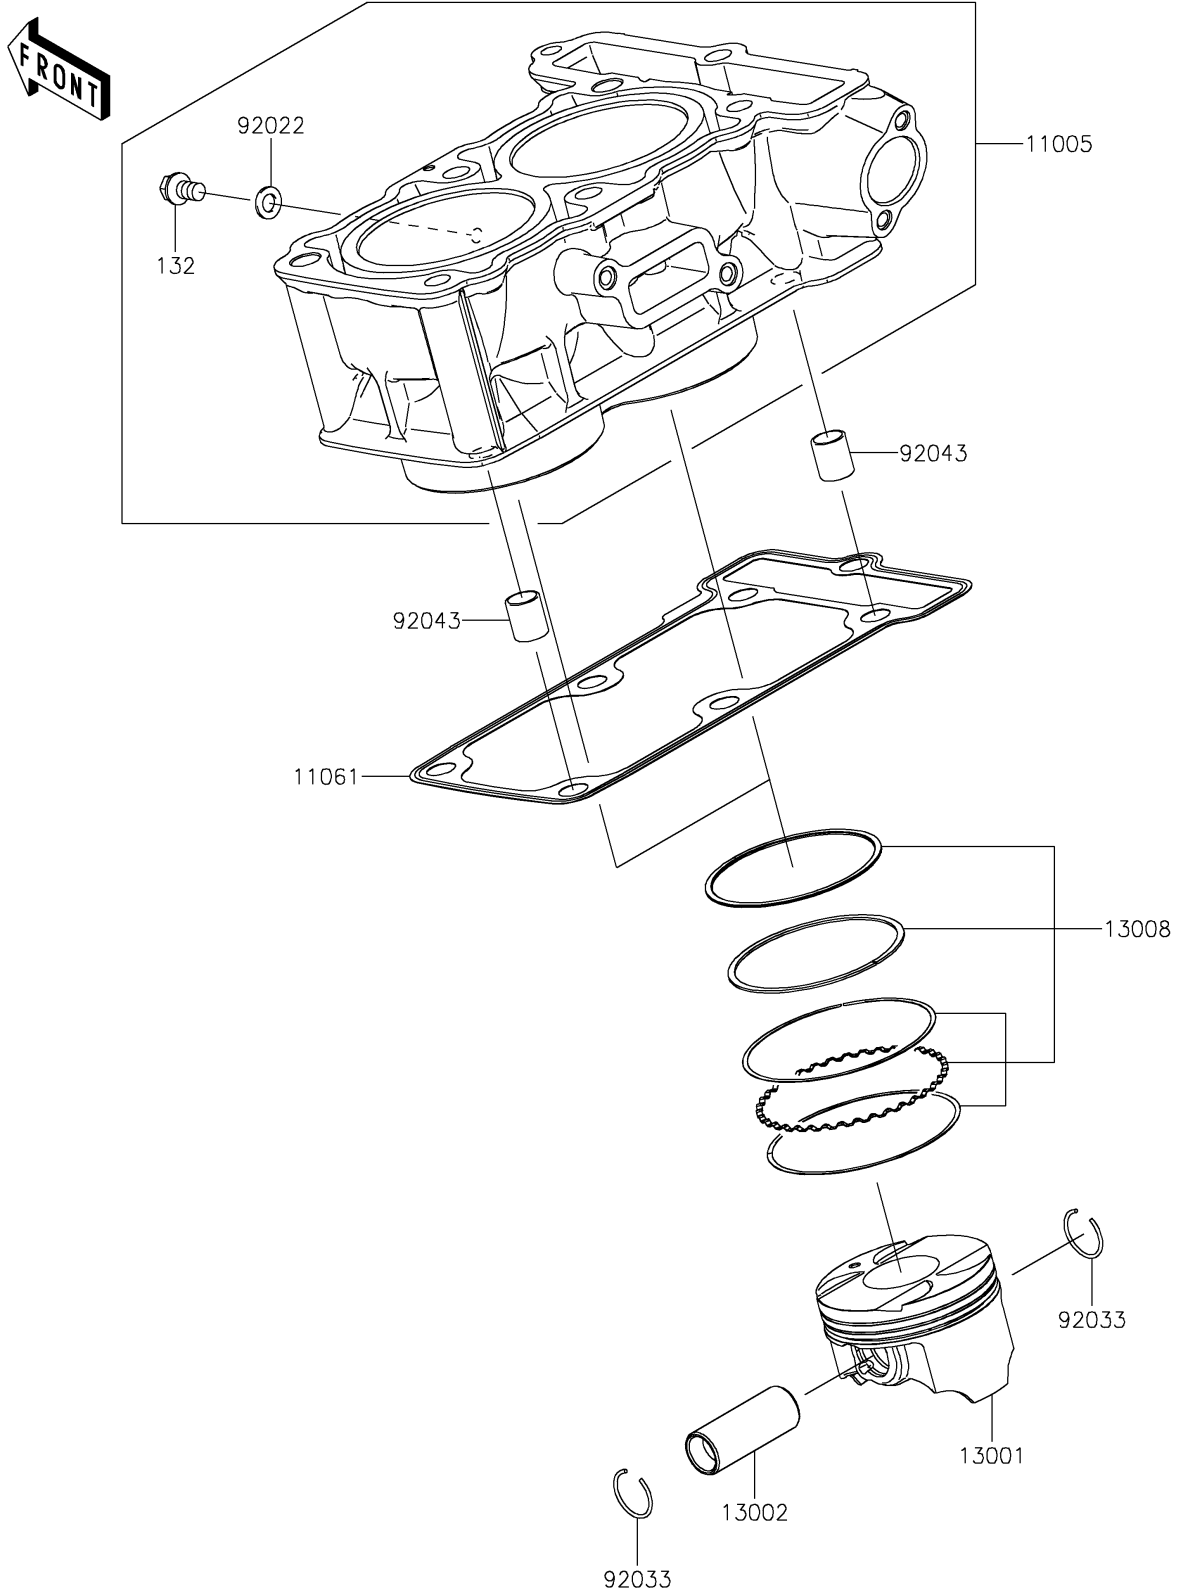

2023 Versys-X 300 ABS PARTS DIAGRAM

Cylinder/Piston(s)

E1120

2023 Versys-X 300 ABS PARTS LIST

Cylinder/Piston(s)

ITEM NAME	PART NUMBER	QUANTITY
CYLINDER-ENGINE (Ref # 11005)	11005-0699	1
GASKET,CYLINDER BASE (Ref # 11061)	11061-0790	1
PISTON-ENGINE (Ref # 13001)	13001-0742	2
PIN-PISTON (Ref # 13002)	13002-0710	2
RING-SET-PISTON (Ref # 13008)	13008-0047	2
WASHER,6.2X11X1 (Ref # 92022)	92022-304	1
RING-SNAP,PISTON PIN (Ref # 92033)	92033-0732	4
PIN,8.2X10X14 (Ref # 92043)	92043-1264	2
BOLT-FLANGED-SMALL (Ref # 132)	132BC0610	1