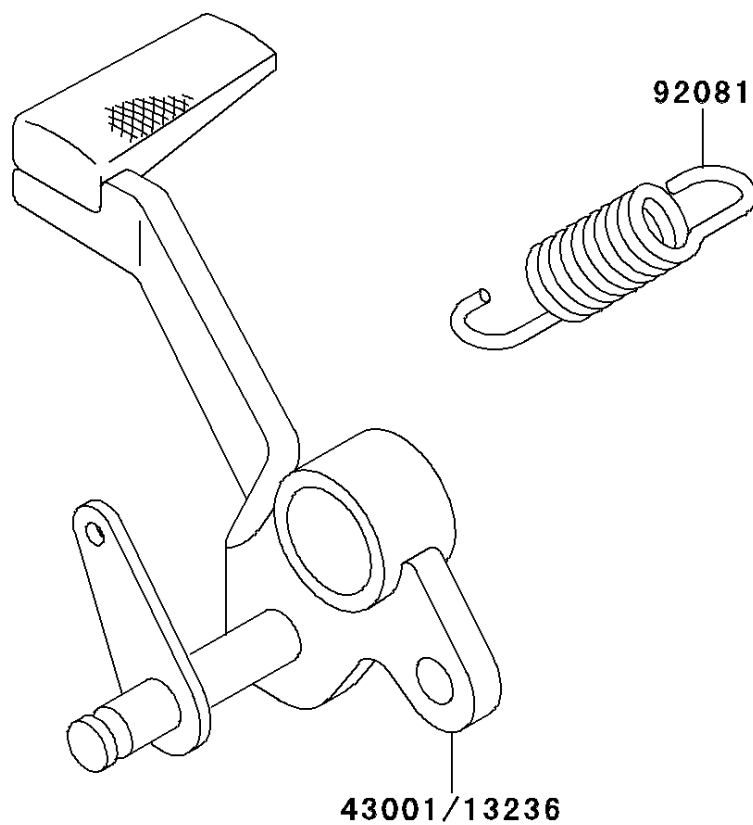

1997 GPZ 1100 PARTS DIAGRAM

Brake Pedal/Torque Link

F2260

1997 GPZ 1100 PARTS LIST

Brake Pedal/Torque Link

ITEM NAME	PART NUMBER	QUANTITY
LEVER-COMP,BRAKE PEDAL (Ref # 13236)	13236-1285	1
SPRING,BRAKE PEDAL (Ref # 92081)	92081-1604	1