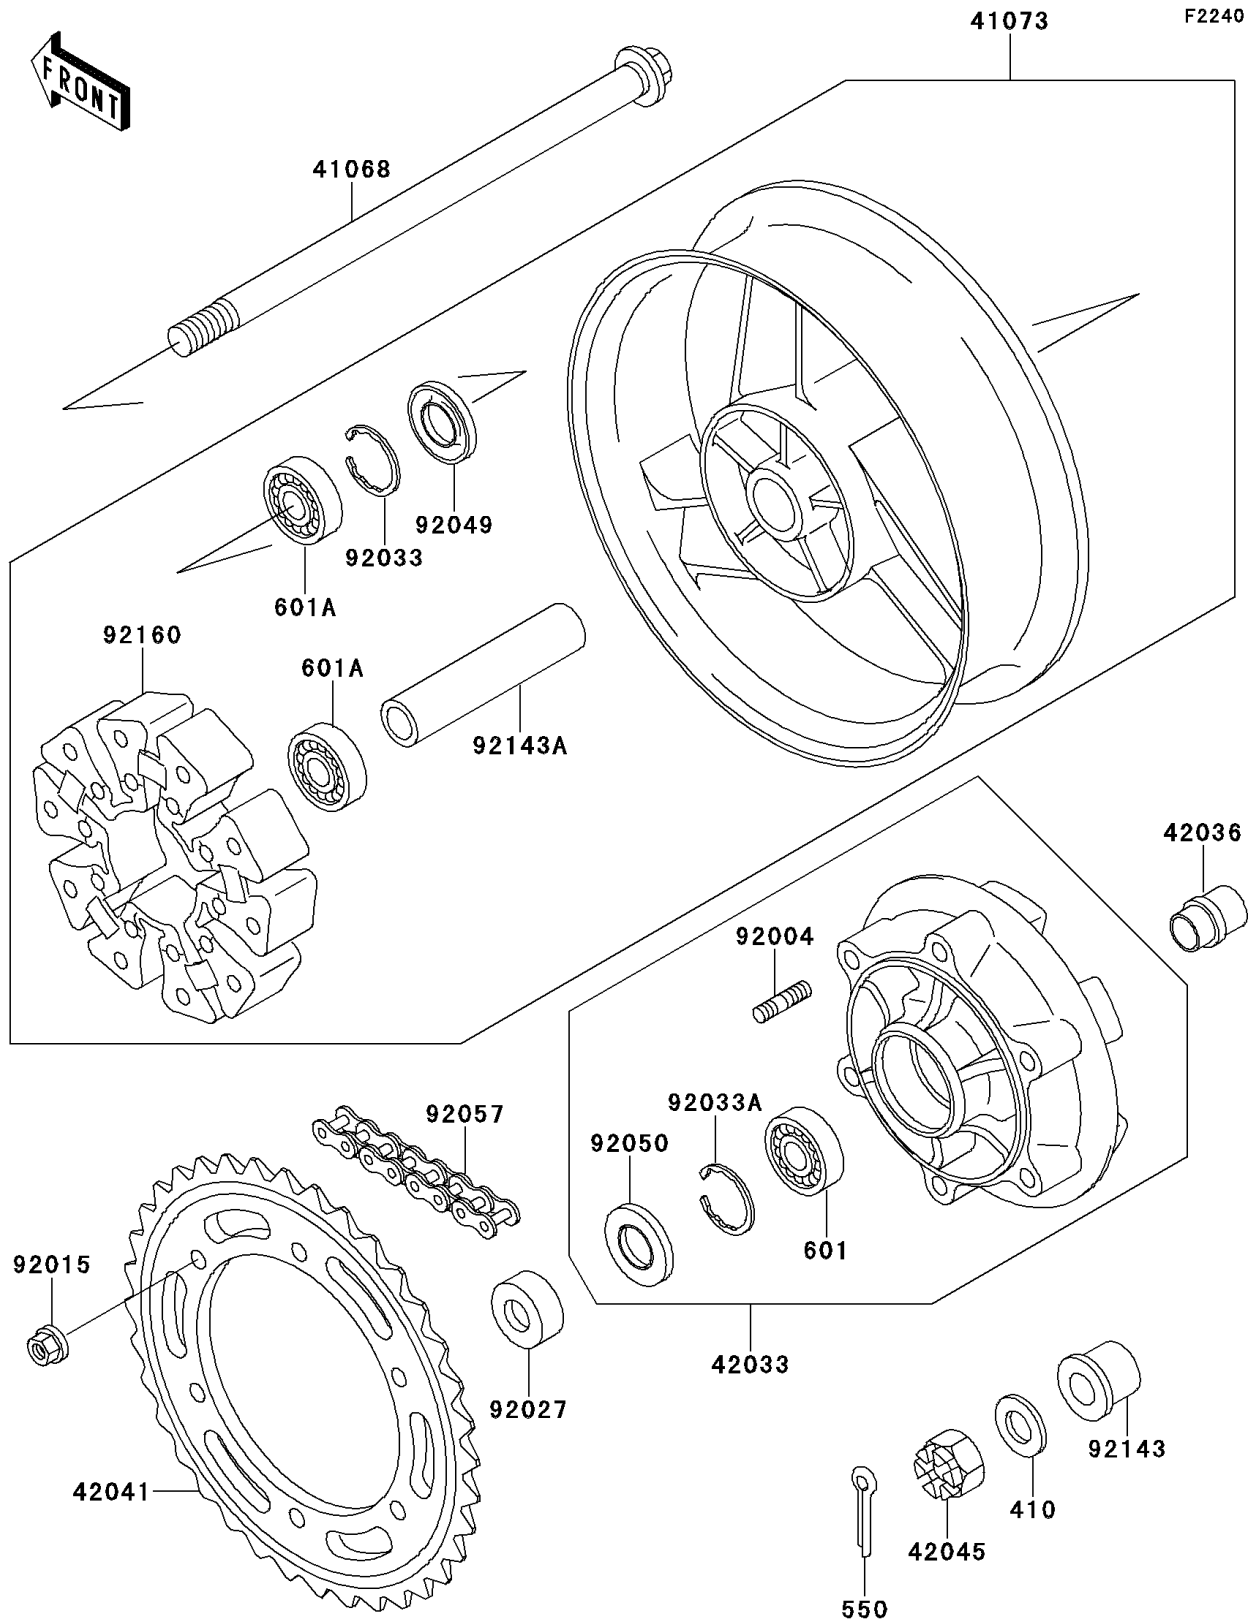

## 1997 GPZ 1100 PARTS DIAGRAM

Rear Wheel/Chain

## 1997 GPZ 1100 PARTS LIST

Rear Wheel/Chain

ITEM NAME	PART NUMBER	QUANTITY
W-PLAIN-S,18MM (Ref # 410)	410D1800	1
PIN-COTTER,4.0X35 (Ref # 550)	550D4035	1
BEARING-BALL,#6206UUC3 (Ref # 601)	601B6206UU	1
BEARING-BALL,#6304UUC3 (Ref # 601A)	601B6304UU	1
AXLE,RR (Ref # 41068)	41068-1350	1
WHEEL-ASSY,RR,C.GRAY (Ref # 41073)	41073-1592-DH	1
COUPLING-ASSY,RR HUB,C.GRAY (Ref # 42033)	42033-1160-EZ	1
SLEEVE,RR AXLE,L=45 (Ref # 42036)	42036-1302	1
SPROCKET-HUB,45T (Ref # 42041)	42041-1283	1
NUT,CASTLE,18MM (Ref # 42045)	42045-018	1
STUD,10X24 (Ref # 92004)	92004-1146	1
NUT,10MM (Ref # 92015)	92015-1720	1
COLLAR,20X40X16.5 (Ref # 92027)	92027-1287	1
RING-SNAP,52MM (Ref # 92033)	92033-1043	1
RING-SNAP,62MM (Ref # 92033A)	92033-1044	1
SEAL-OIL,28X52X5 (Ref # 92049)	92049-1061	1
SEAL-OIL,AJN40627 (Ref # 92050)	92050-027	1
CHAIN,DRIVE,EK50UV-XX112L (Ref # 92057)	92057-1385	1
COLLAR,L=23 (Ref # 92143)	92143-1042	1
COLLAR,REAR AXLE,L=116 (Ref # 92143A)	92143-1390	1
DAMPER,SHOCK,RR HUB (Ref # 92160)	92160-1398	1