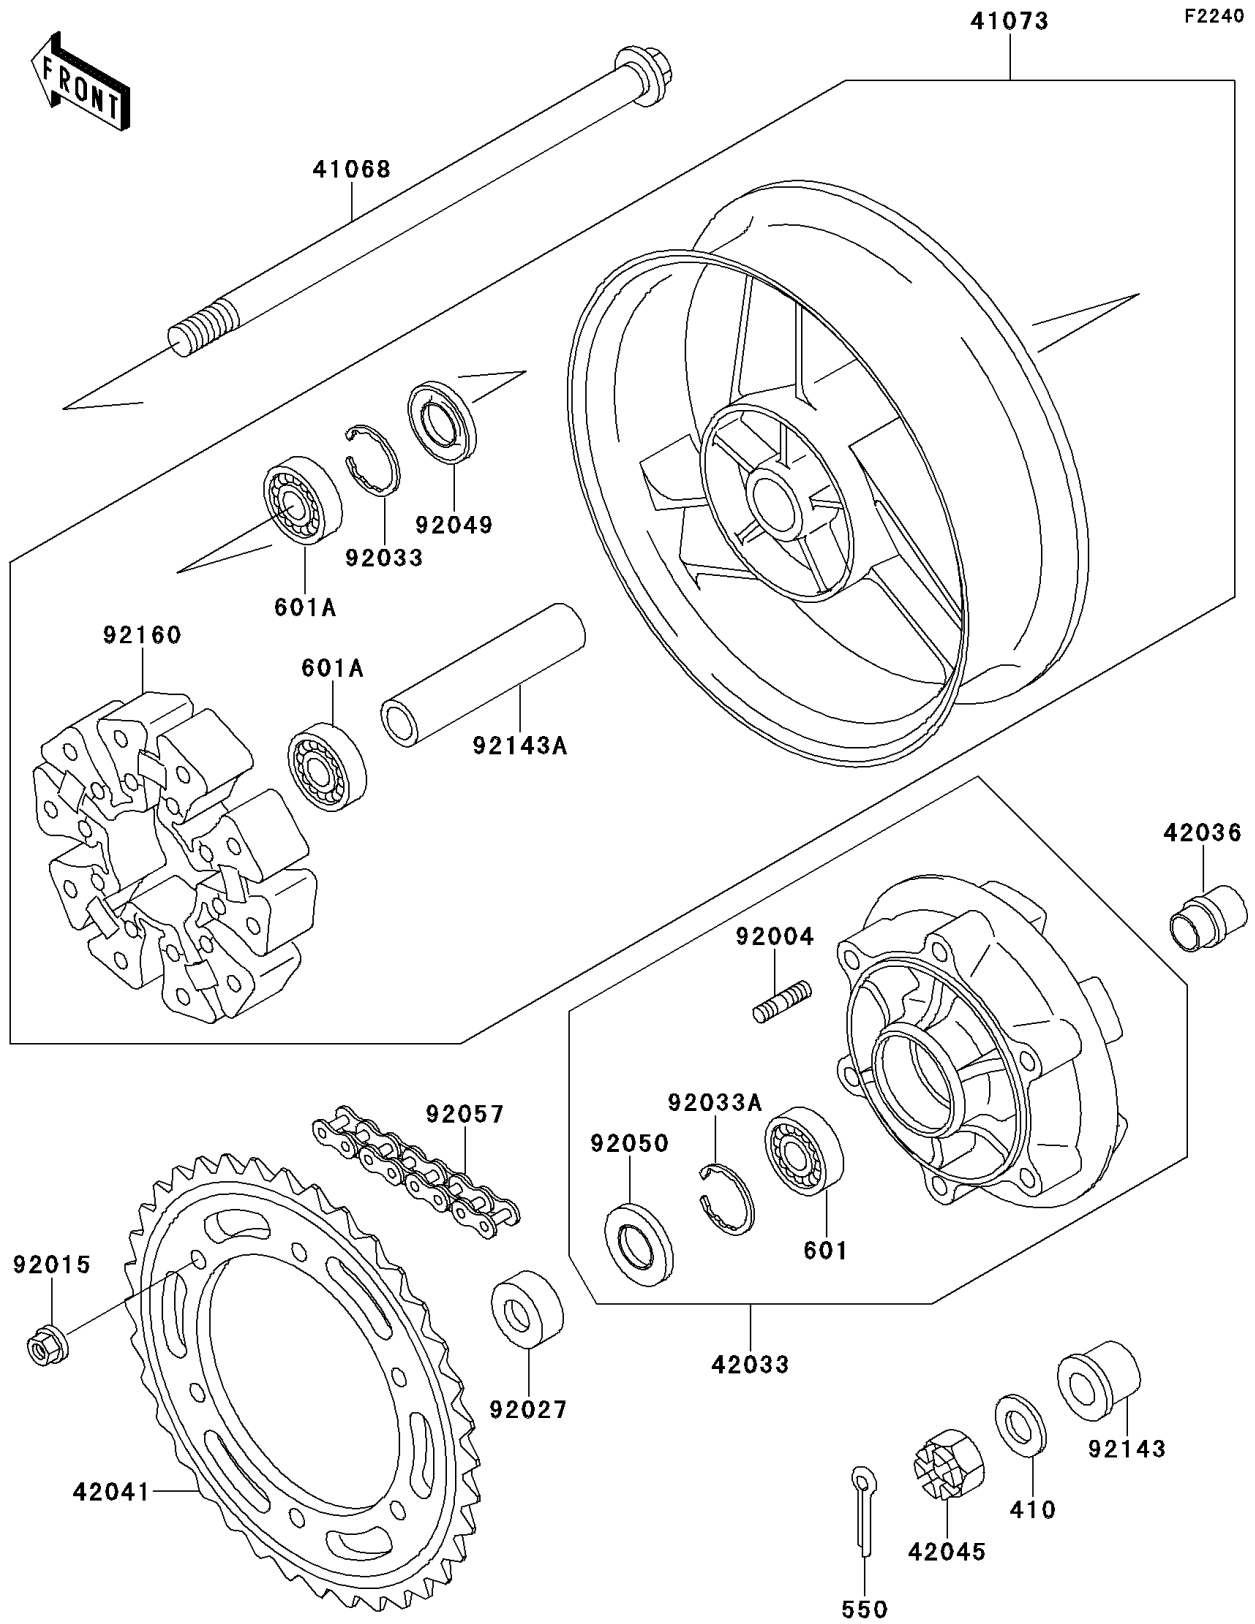

1995 GPZ 1100 PARTS DIAGRAM

Rear Wheel/Chain

1995 GPZ 1100 PARTS LIST

Rear Wheel/Chain

ITEM NAME	PART NUMBER	QUANTITY
W-PLAIN-S,18MM (Ref # 410)	410D1800	1
PIN-COTTER,4.0X35 (Ref # 550)	550D4035	1
BEARING-BALL,#6206UUC3 (Ref # 601)	601B6206UU	1
BEARING-BALL,#6304UUC3 (Ref # 601A)	601B6304UU	1
AXLE,RR (Ref # 41068)	41068-1350	1
WHEEL-ASSY,RR,C.GRAY (Ref # 41073)	41073-1592-DH	1
COUPLING-ASSY,RR HUB,C.GRAY (Ref # 42033)	42033-1160-EZ	1
SLEEVE,RR AXLE,L=45 (Ref # 42036)	42036-1302	1
SPROCKET-HUB,45T (Ref # 42041)	42041-1283	1
NUT,CASTLE,18MM (Ref # 42045)	42045-018	1
STUD,10X24 (Ref # 92004)	92004-1146	1
NUT,10MM (Ref # 92015)	92015-1720	1
COLLAR,20X40X16.5 (Ref # 92027)	92027-1287	1
RING-SNAP,52MM (Ref # 92033)	92033-1043	1
RING-SNAP,62MM (Ref # 92033A)	92033-1044	1
SEAL-OIL,28X52X5 (Ref # 92049)	92049-1061	1
SEAL-OIL,AJN40627 (Ref # 92050)	92050-027	1
CHAIN,DRIVE,EK50UV-XX112L (Ref # 92057)	92057-1385	1
COLLAR,L=23 (Ref # 92143)	92143-1042	1
COLLAR,REAR AXLE,L=116 (Ref # 92143A)	92143-1390	1
DAMPER,SHOCK,RR HUB (Ref # 92160)	92160-1398	1