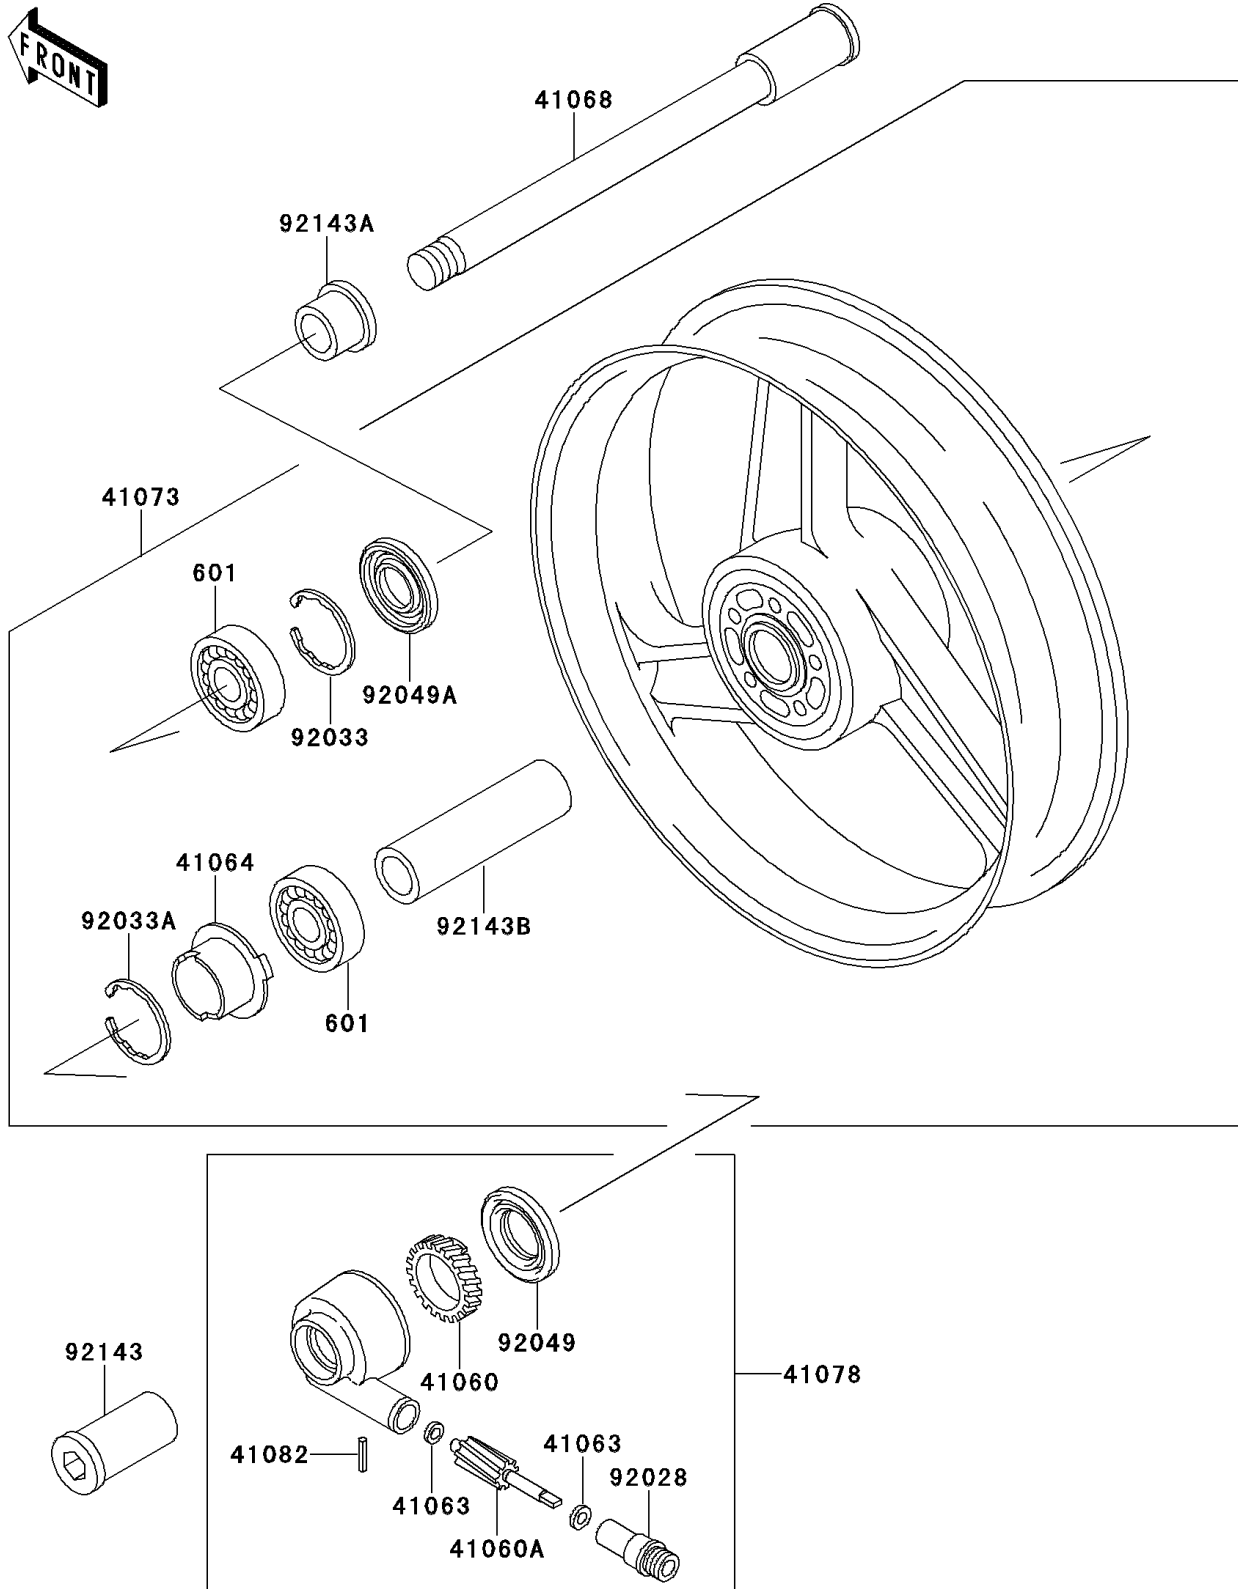

1997 GPZ 1100 PARTS DIAGRAM

Front Wheel

F2230

1997 GPZ 1100 PARTS LIST

Front Wheel

ITEM NAME	PART NUMBER	QUANTITY
BEARING-BALL,#6203UUC3 (Ref # 601)	601B6203UU	1
GEAR-METER SCREW,24T (Ref # 41060)	41060-1025	1
GEAR-METER SCREW,9T (Ref # 41060A)	41060-1123	1
WASHER,5.1X9X0.4 (Ref # 41063)	41063-001	1
RECEIVER-SPEEDOMETER (Ref # 41064)	41064-1006	1
AXLE,FR (Ref # 41068)	41068-1255	1
WHEEL-ASSY,FR,C.GRAY (Ref # 41073)	41073-1467-DH	1
CASE-ASSY-METER GEAR (Ref # 41078)	41078-1069	1
PIN,SPRING (Ref # 41082)	41082-001	1
BUSHING,SPEEDOMETER (Ref # 92028)	92028-1066	1
RING-SNAP,40MM (Ref # 92033)	92033-1040	1
RING-SNAP,42MM (Ref # 92033A)	92033-1041	1
SEAL-OIL,BJN30427-C3 (Ref # 92049)	92049-1057	1
SEAL-OIL,AG1258AO (Ref # 92049A)	92049-1110	1
COLLAR,FR AXLE,NUT,L=42.5 (Ref # 92143)	92143-1206	1
COLLAR,FR AXLE,L=19.5 (Ref # 92143A)	92143-1335	1
COLLAR,FR HUB,L=87.5 (Ref # 92143B)	92143-1392	1