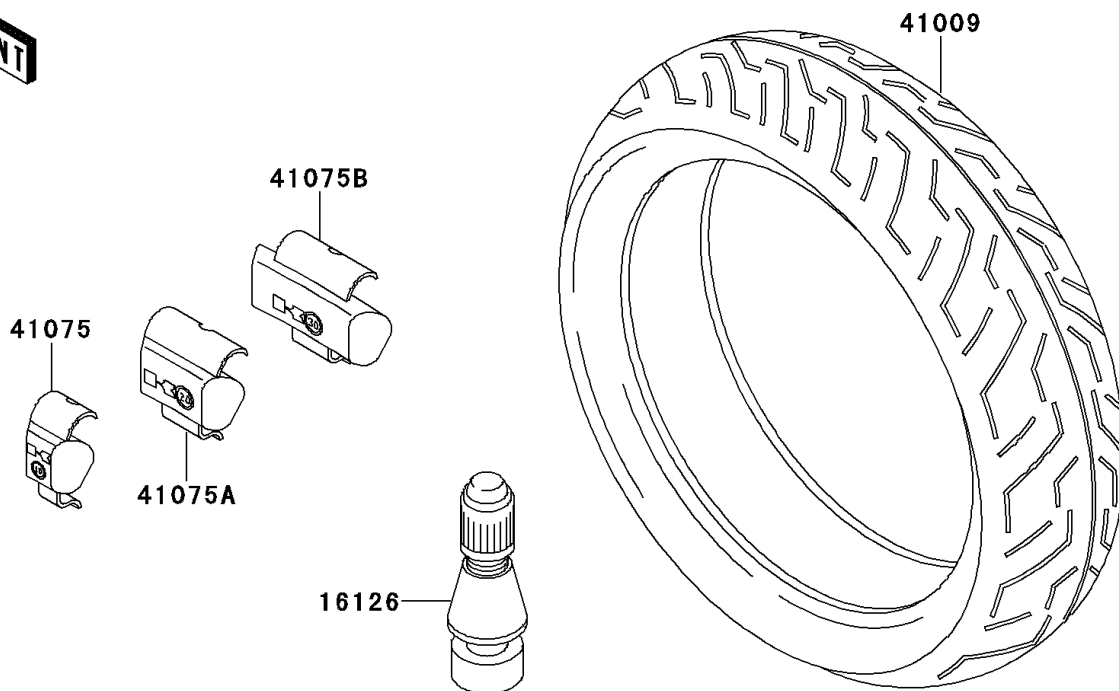

1997 GPZ 1100 PARTS DIAGRAM

Tires

F2210

1997 GPZ 1100 PARTS LIST

Tires

ITEM NAME	PART NUMBER	QUANTITY
VALVE,TIRE (Ref # 16126)	16126-1140	1
TIRE,FR,120/70ZR17,BT-54F(BS) (Ref # 41009)	41009-1055	1
TIRE,RR,170/60ZR17,BT-54R(BS) (Ref # 41009A)	41009-1056	1
BALANCER-WHEEL,10G,SILVER (Ref # 41075)	41075-1014	1
BALANCER-WHEEL,20G,SILVER (Ref # 41075A)	41075-1015	1
BALANCER-WHEEL,30G,SILVER (Ref # 41075B)	41075-1016	1