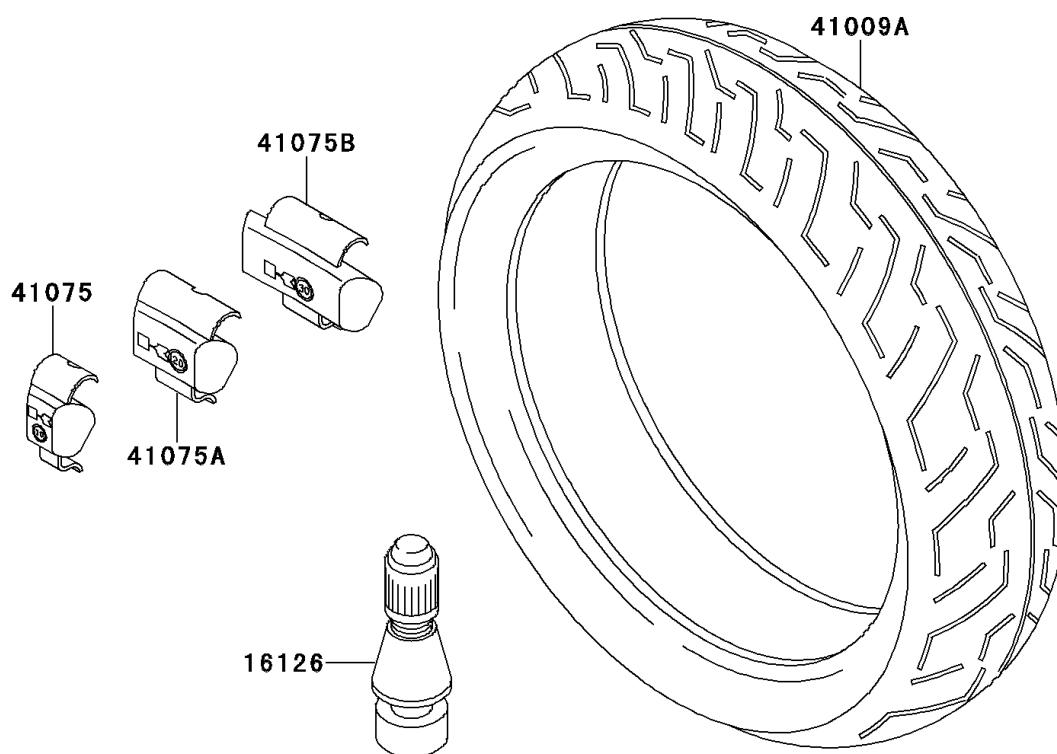

1997 GPZ 1100 PARTS DIAGRAM

Tires

F2210

1997 GPZ 1100 PARTS LIST

Tires

ITEM NAME	PART NUMBER	QUANTITY
VALVE,TIRE (Ref # 16126)	16126-1140	1
TIRE,FR,120/70ZR17,BT-54F(BS) (Ref # 41009)	41009-1055	1
TIRE,RR,170/60ZR17,BT-54R(BS) (Ref # 41009A)	41009-1056	1
BALANCER-WHEEL,10G,SILVER (Ref # 41075)	41075-1014	1
BALANCER-WHEEL,20G,SILVER (Ref # 41075A)	41075-1015	1
BALANCER-WHEEL,30G,SILVER (Ref # 41075B)	41075-1016	1