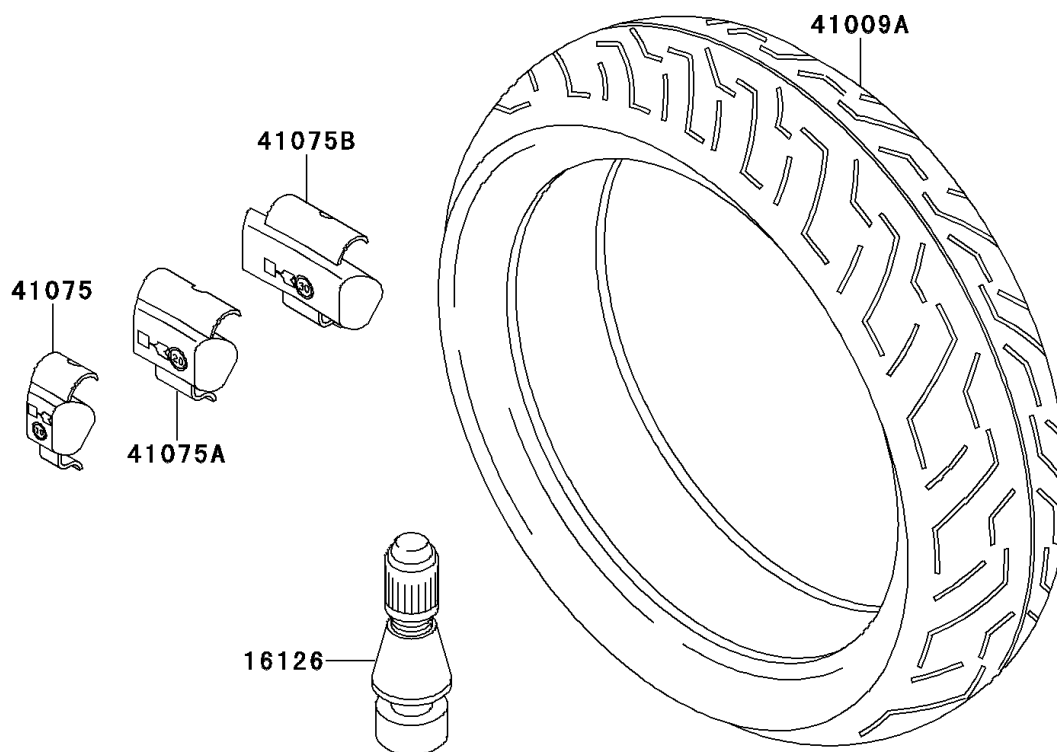

1995 GPZ 1100 PARTS DIAGRAM

Tires

F2210

1995 GPZ 1100 PARTS LIST

Tires

ITEM NAME	PART NUMBER	QUANTITY
VALVE,TIRE (Ref # 16126)	16126-1140	1
TIRE,FR,120/70ZR17,BT-54F(BS) (Ref # 41009)	41009-1055	1
TIRE,RR,170/60ZR17,BT-54R(BS) (Ref # 41009A)	41009-1056	1
BALANCER-WHEEL,10G,SILVER (Ref # 41075)	41075-1014	1
BALANCER-WHEEL,20G,SILVER (Ref # 41075A)	41075-1015	1
BALANCER-WHEEL,30G,SILVER (Ref # 41075B)	41075-1016	1