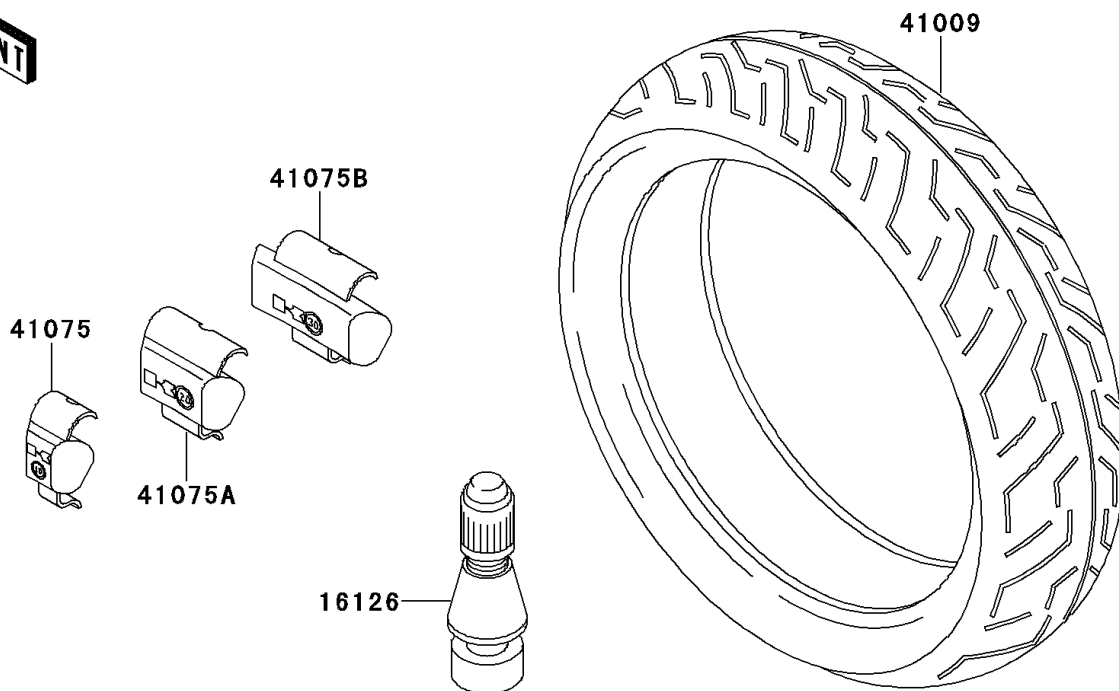

1995 GPZ 1100 PARTS DIAGRAM

Tires

F2210

1995 GPZ 1100 PARTS LIST

Tires

ITEM NAME	PART NUMBER	QUANTITY
VALVE,TIRE (Ref # 16126)	16126-1140	1
TIRE,FR,120/70ZR17,BT-54F(BS) (Ref # 41009)	41009-1055	1
TIRE,RR,170/60ZR17,BT-54R(BS) (Ref # 41009A)	41009-1056	1
BALANCER-WHEEL,10G,SILVER (Ref # 41075)	41075-1014	1
BALANCER-WHEEL,20G,SILVER (Ref # 41075A)	41075-1015	1
BALANCER-WHEEL,30G,SILVER (Ref # 41075B)	41075-1016	1