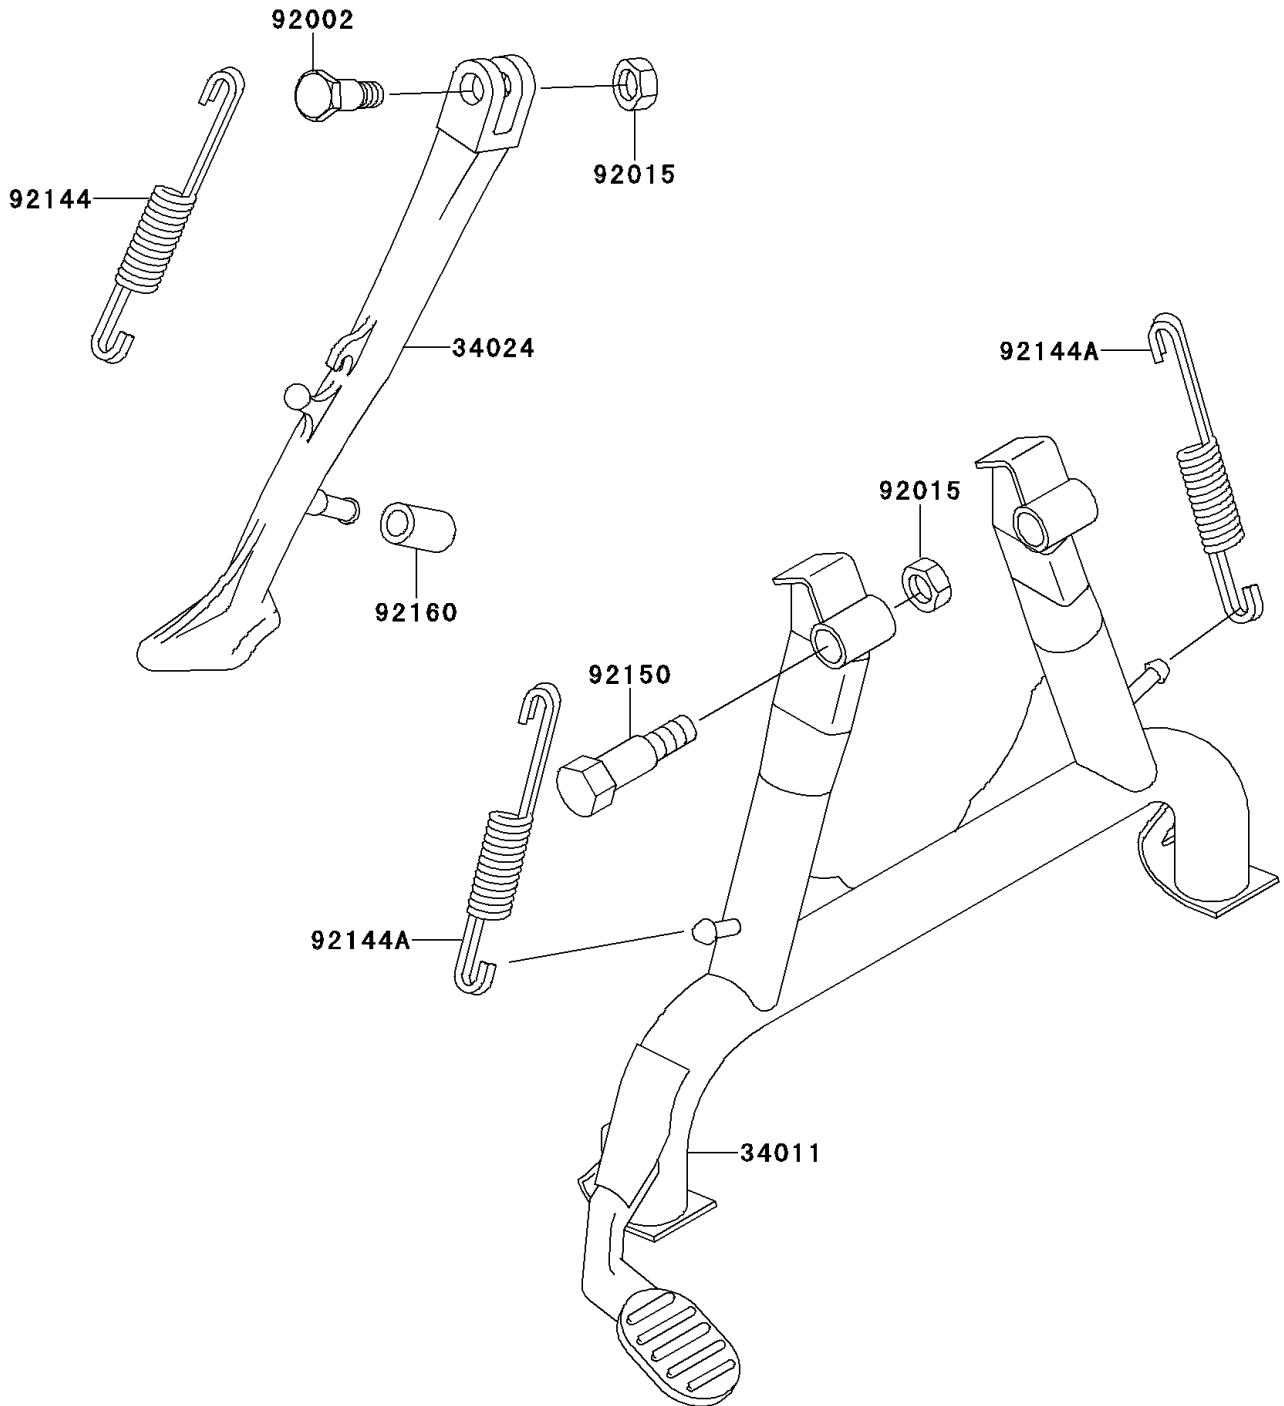

1997 GPZ 1100 PARTS DIAGRAM

Stand(s)

F2190

1997 GPZ 1100 PARTS LIST

Stand(s)

ITEM NAME	PART NUMBER	QUANTITY
STAND-CENTER (Ref # 34011)	34011-1160	1
STAND-SIDE,BLACK (Ref # 34024)	34024-1317-10	1
BOLT,SIDE STAND (Ref # 92002)	92002-1813	1
NUT,LOCK,10MM,BLACK (Ref # 92015)	92015-1188	1
SPRING,SIDE STAND (Ref # 92144)	92144-1127	1
SPRING,CENTER STAND (Ref # 92144A)	92144-1334	1
BOLT,CENTER STAND,10MM (Ref # 92150)	92150-1112	1
DAMPER,SIDE STAND (Ref # 92160)	92160-1655	1