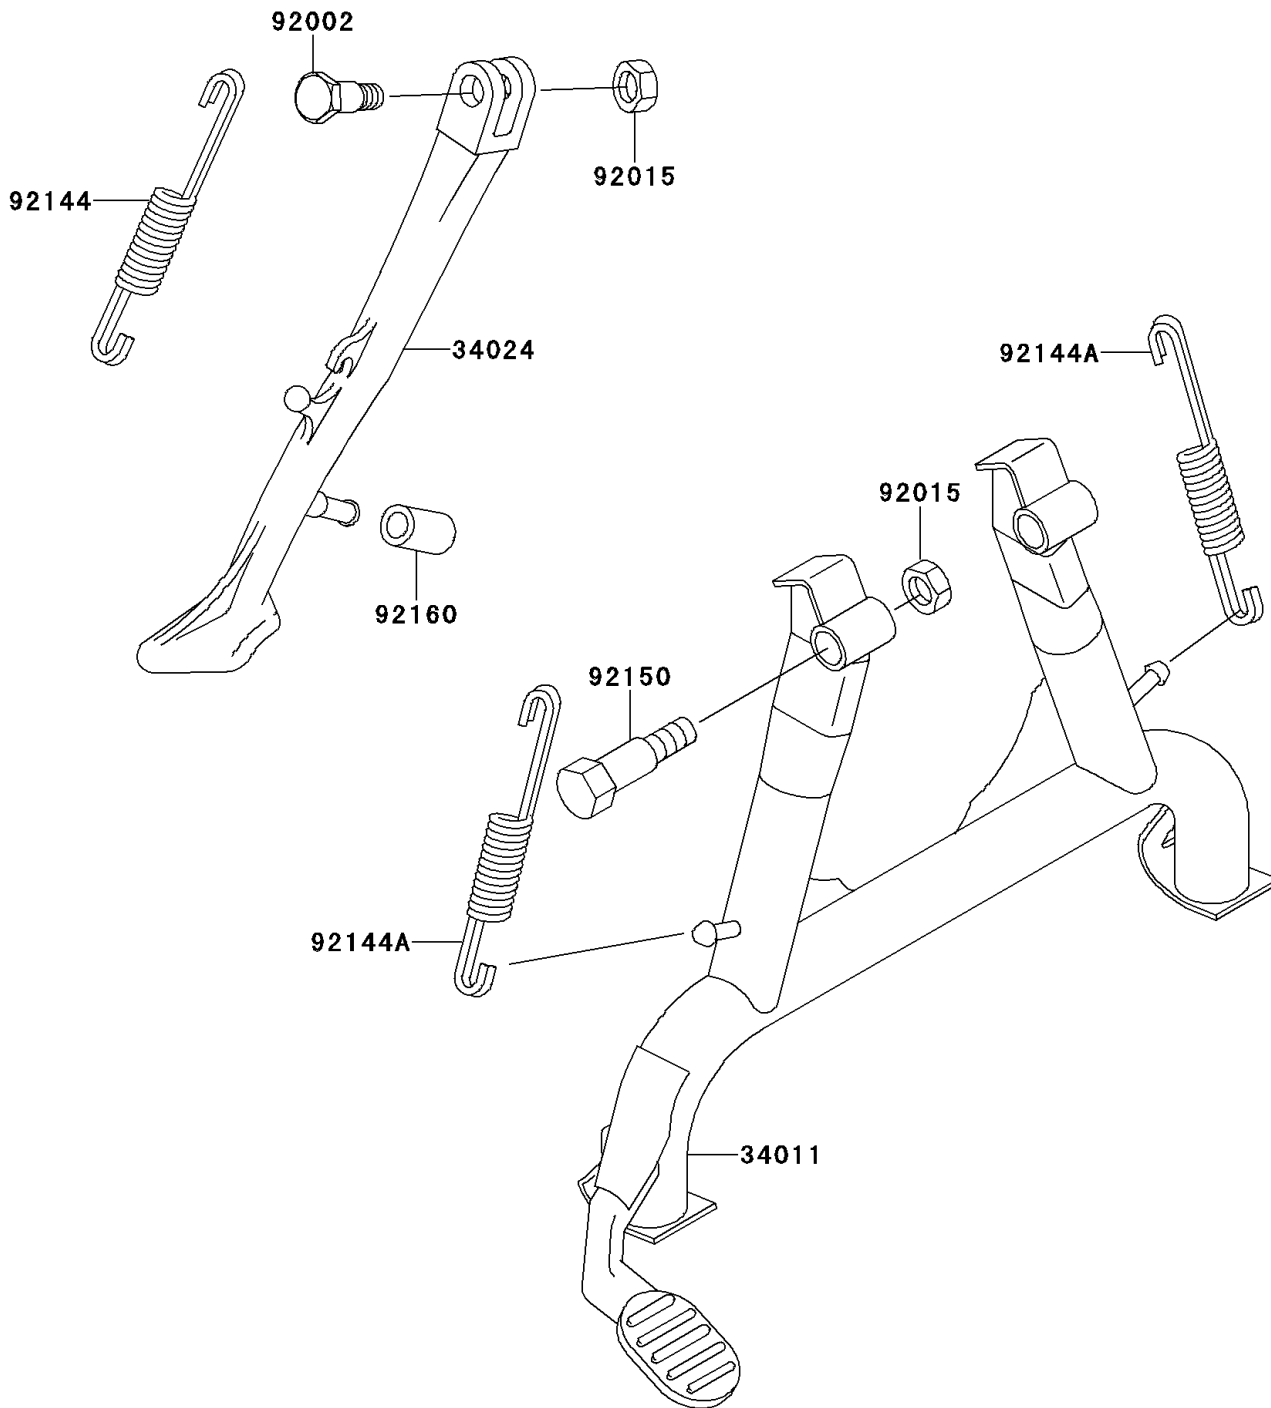

## 1995 GPZ 1100 PARTS DIAGRAM

Stand(s)

F2190

## 1995 GPZ 1100 PARTS LIST

Stand(s)

ITEM NAME	PART NUMBER	QUANTITY
STAND-CENTER (Ref # 34011)	34011-1160	1
STAND-SIDE,BLACK (Ref # 34024)	34024-1317-10	1
BOLT,SIDE STAND (Ref # 92002)	92002-1813	1
NUT,LOCK,10MM,BLACK (Ref # 92015)	92015-1188	1
SPRING,SIDE STAND (Ref # 92144)	92144-1127	1
SPRING,CENTER STAND (Ref # 92144A)	92144-1334	1
BOLT,CENTER STAND,10MM (Ref # 92150)	92150-1112	1
DAMPER,SIDE STAND (Ref # 92160)	92160-1655	1