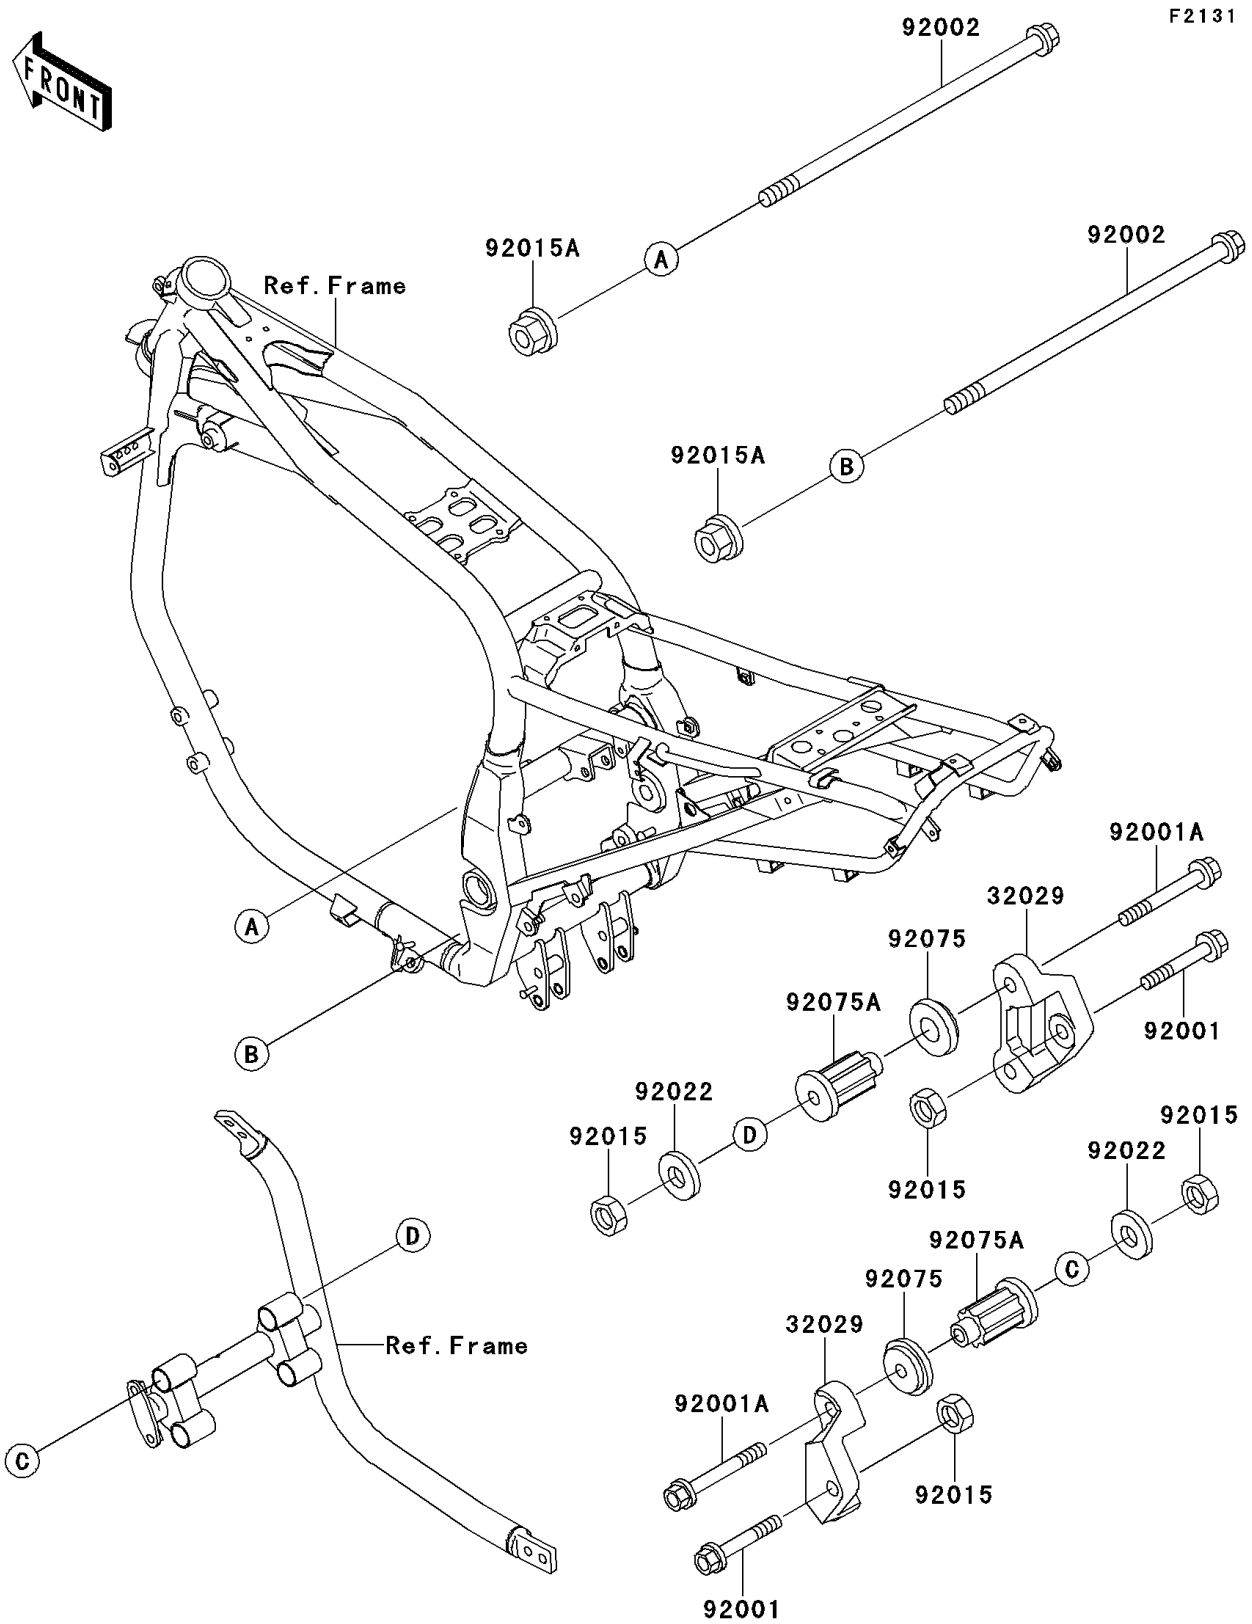

1997 GPZ 1100 PARTS DIAGRAM

Frame Fittings

1997 GPZ 1100 PARTS LIST

Frame Fittings

ITEM NAME	PART NUMBER	QUANTITY
BRACKET-ENGINE (Ref # 32029)	32029-1615	1
BOLT,FLANGED,10X60 (Ref # 92001)	92001-1617	1
BOLT,FLANGED,10X85 (Ref # 92001A)	92001-1619	1
BOLT,FLANGED,10X205 (Ref # 92002)	92002-1321	1
NUT,LOCK,10MM (Ref # 92015)	92015-1429	1
NUT,LOCK,10MM (Ref # 92015A)	92015-1522	1
WASHER,10.5X37X1.6 (Ref # 92022)	92022-1246	1
DAMPER,ENGINE MOUNT,SIDE (Ref # 92075)	92075-1274	1
DAMPER,ENGINE MOUNT,MAIN (Ref # 92075A)	92075-1377	1