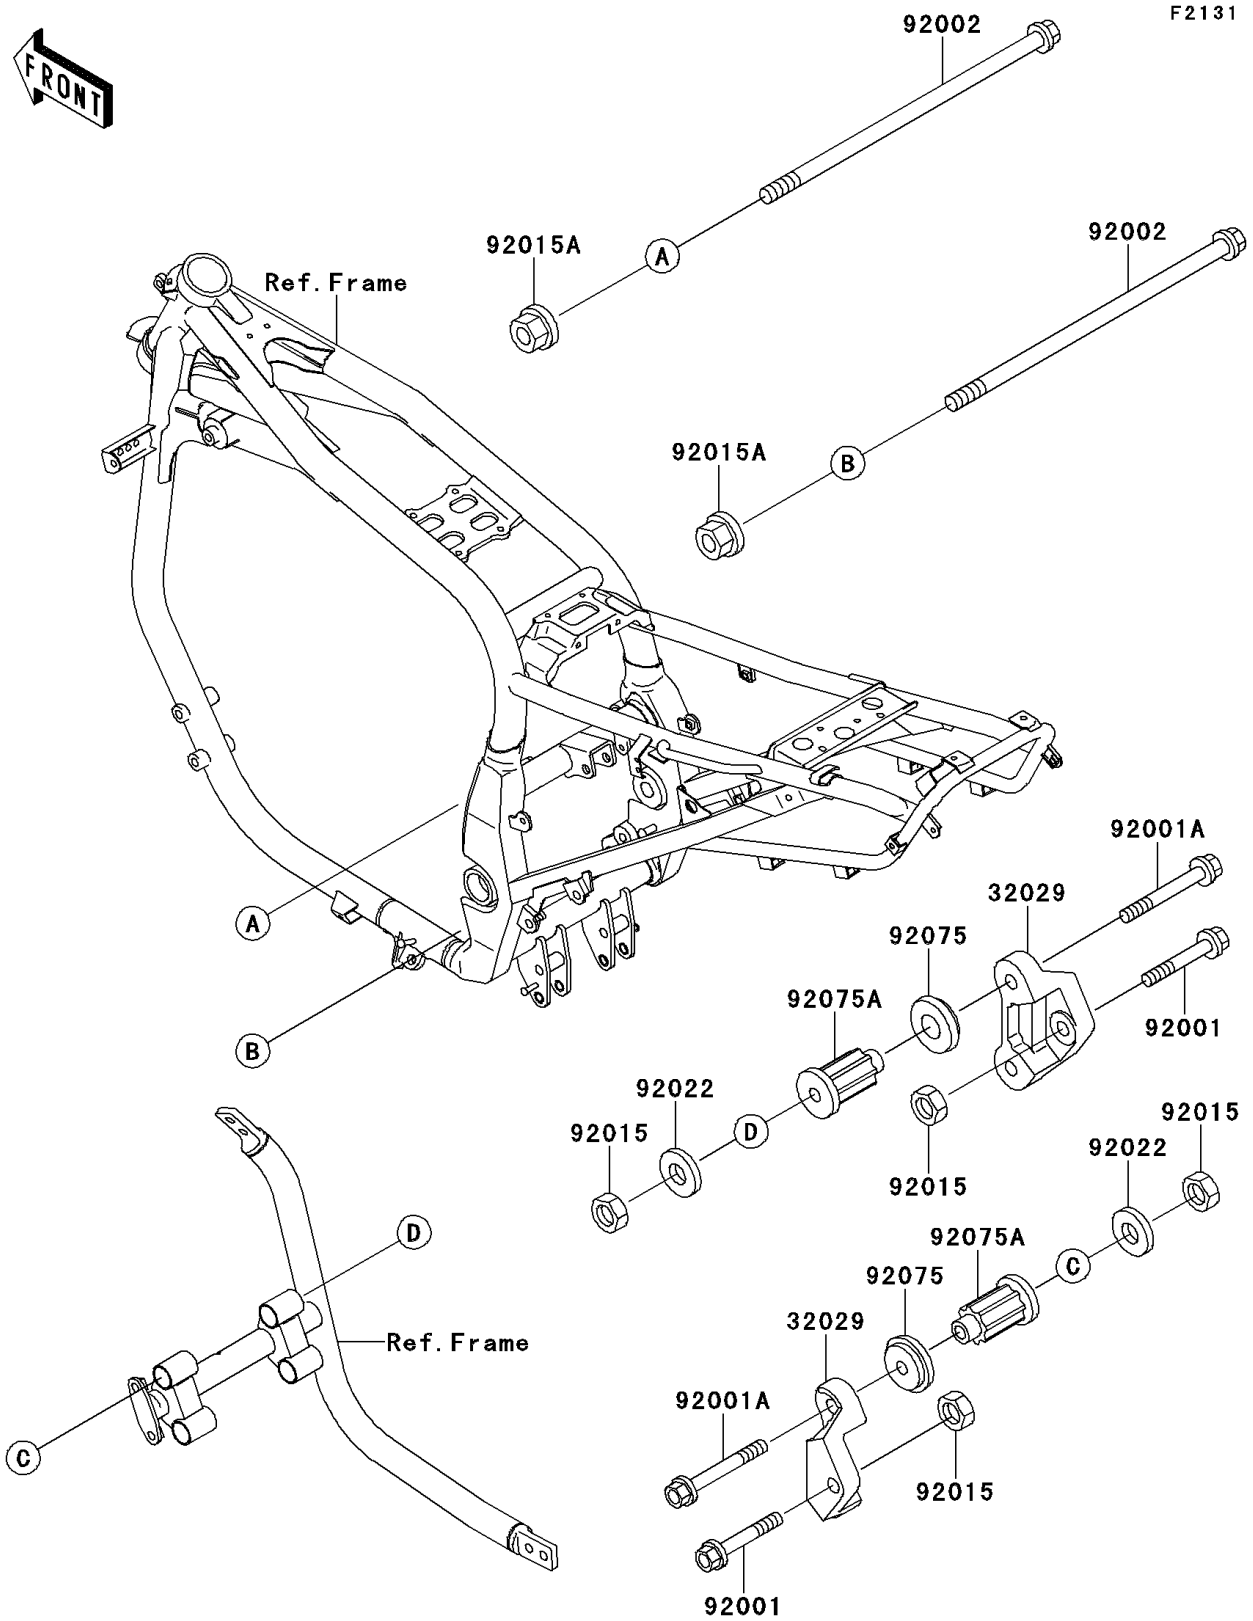

1995 GPZ 1100 PARTS DIAGRAM

Frame Fittings

1995 GPZ 1100 PARTS LIST

Frame Fittings

ITEM NAME	PART NUMBER	QUANTITY
BRACKET-ENGINE (Ref # 32029)	32029-1615	1
BOLT,FLANGED,10X60 (Ref # 92001)	92001-1617	1
BOLT,FLANGED,10X85 (Ref # 92001A)	92001-1619	1
BOLT,FLANGED,10X205 (Ref # 92002)	92002-1321	1
NUT,LOCK,10MM (Ref # 92015)	92015-1429	1
NUT,LOCK,10MM (Ref # 92015A)	92015-1522	1
WASHER,10.5X37X1.6 (Ref # 92022)	92022-1246	1
DAMPER,ENGINE MOUNT,SIDE (Ref # 92075)	92075-1274	1
DAMPER,ENGINE MOUNT,MAIN (Ref # 92075A)	92075-1377	1