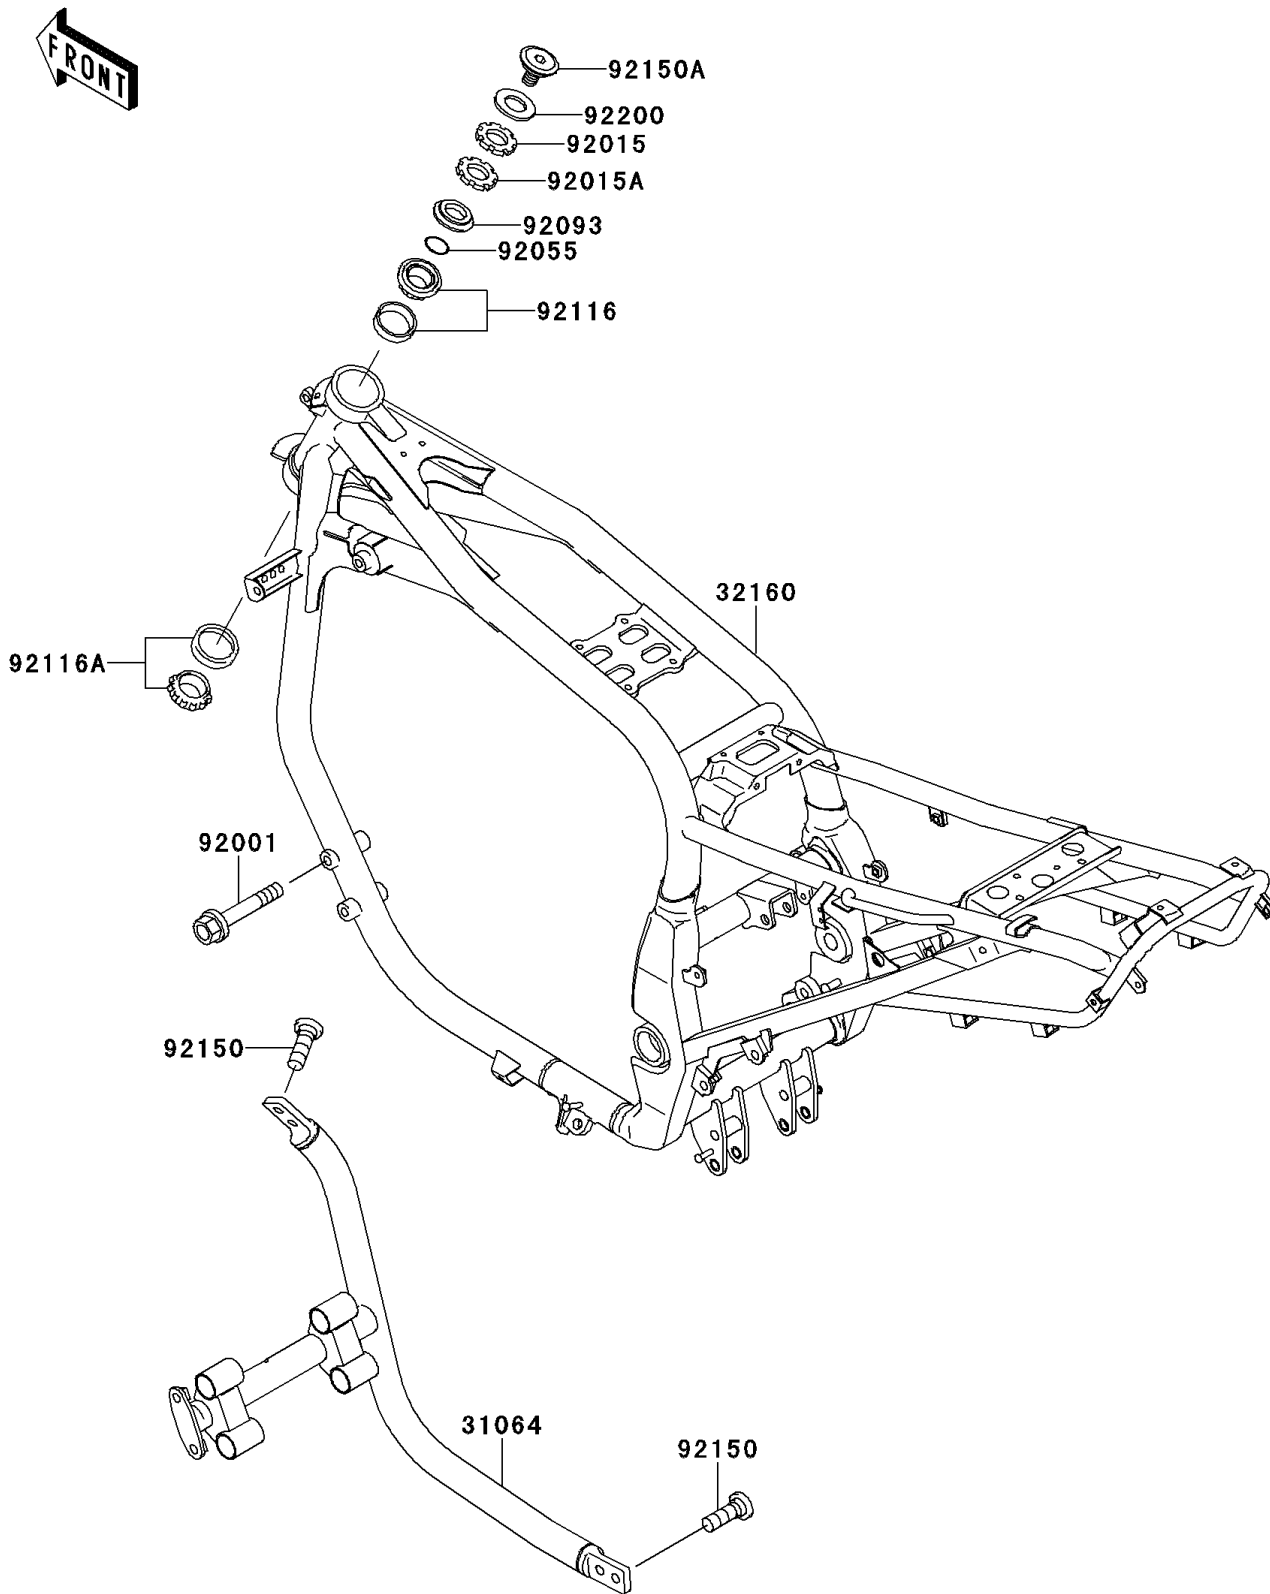

1997 GPZ 1100 PARTS DIAGRAM

Frame

F2120

1997 GPZ 1100 PARTS LIST

Frame

ITEM NAME	PART NUMBER	QUANTITY
PIPE-COMP,DOWNTUBE,RH (Ref # 31064)	31064-1169	1
FRAME-COMP (Ref # 32160)	32160-1385	1
BOLT,10X75 (Ref # 92001)	92001-4021	1
NUT,28MM,T=6 (Ref # 92015)	92015-1417	1
NUT,STEERING STEM,28MM (Ref # 92015A)	92015-1976	1
RING-O (Ref # 92055)	92055-1470	1
SEAL,MN036N1-A (Ref # 92093)	92093-1383	1
BEARING-ROLLER,HR320/28XJE (Ref # 92116)	92116-1067	1
BEARING-ROLLER,HI-CAP32006JRRS (Ref # 92116A)	92116-1069	1
BOLT,SOCKET,10X30 (Ref # 92150)	92150-1690	1
BOLT,STEERING,16X24 (Ref # 92150A)	92150-1883	1
WASHER,16X41X4.5 (Ref # 92200)	92200-1273	1