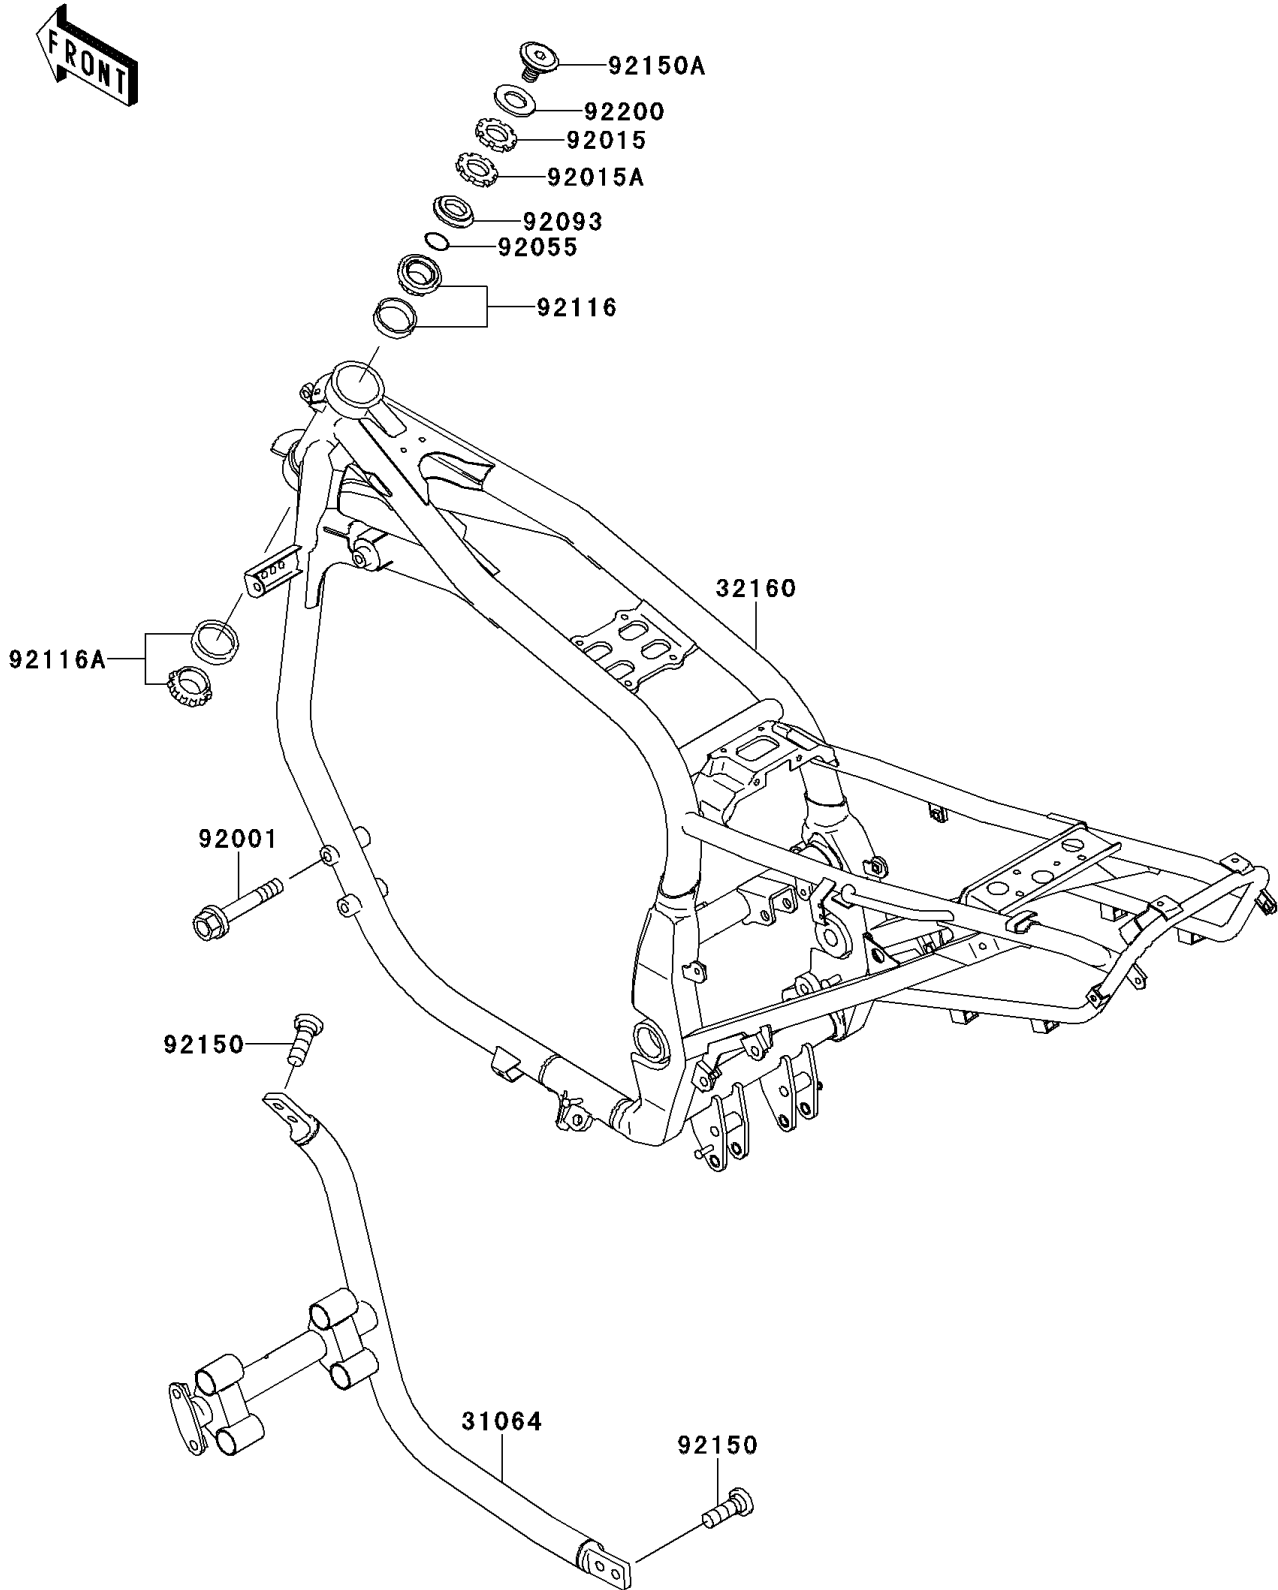

1995 GPZ 1100 PARTS DIAGRAM

Frame

F2120

1995 GPZ 1100 PARTS LIST

Frame

ITEM NAME	PART NUMBER	QUANTITY
PIPE-COMP,DOWNTUBE,RH (Ref # 31064)	31064-1169	1
FRAME-COMP (Ref # 32160)	32160-1385	1
BOLT,10X75 (Ref # 92001)	92001-4021	1
NUT,28MM,T=6 (Ref # 92015)	92015-1417	1
NUT,STEERING STEM,28MM (Ref # 92015A)	92015-1976	1
RING-O (Ref # 92055)	92055-1470	1
SEAL,MN036N1-A (Ref # 92093)	92093-1383	1
BEARING-ROLLER,HR320/28XJE (Ref # 92116)	92116-1067	1
BEARING-ROLLER,HI-CAP32006JRRS (Ref # 92116A)	92116-1069	1
BOLT,SOCKET,10X30 (Ref # 92150)	92150-1690	1
BOLT,STEERING,16X24 (Ref # 92150A)	92150-1883	1
WASHER,16X41X4.5 (Ref # 92200)	92200-1273	1