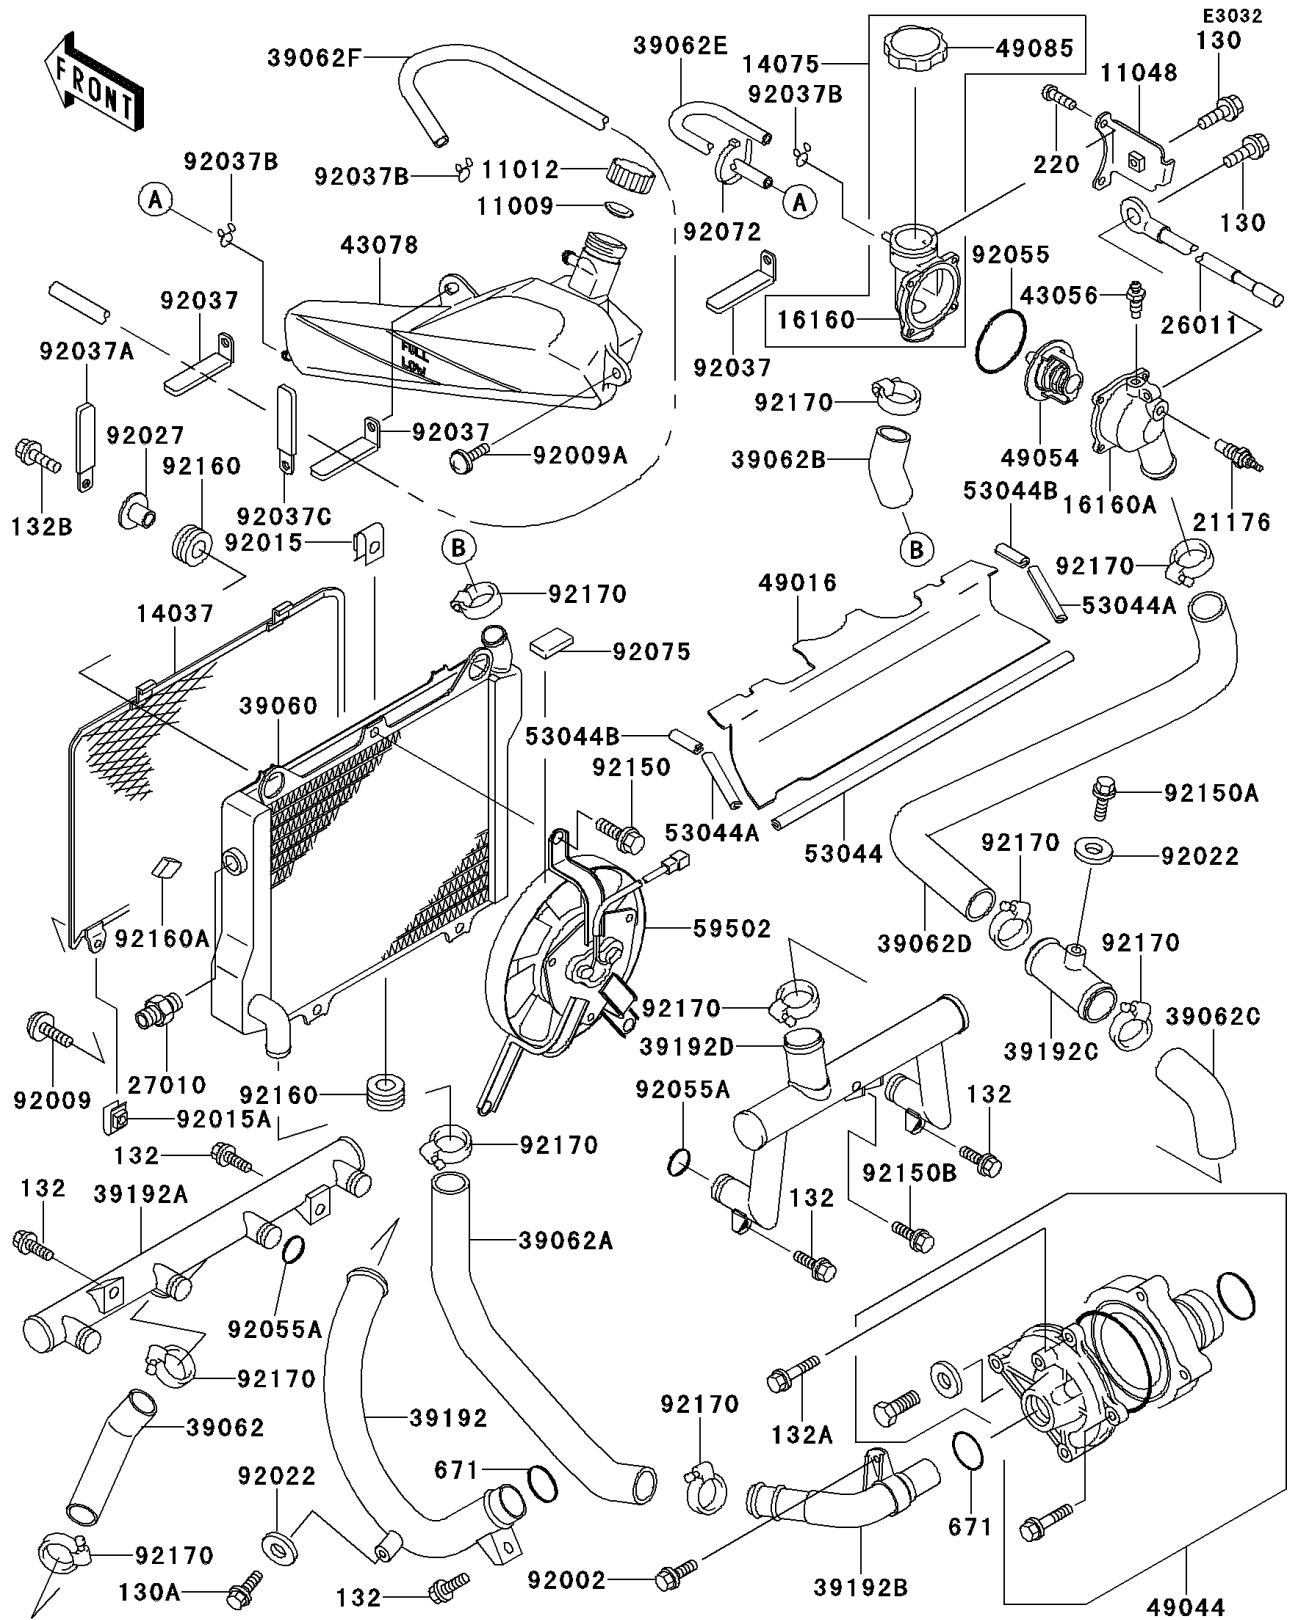

1997 GPZ 1100 PARTS DIAGRAM

Radiator