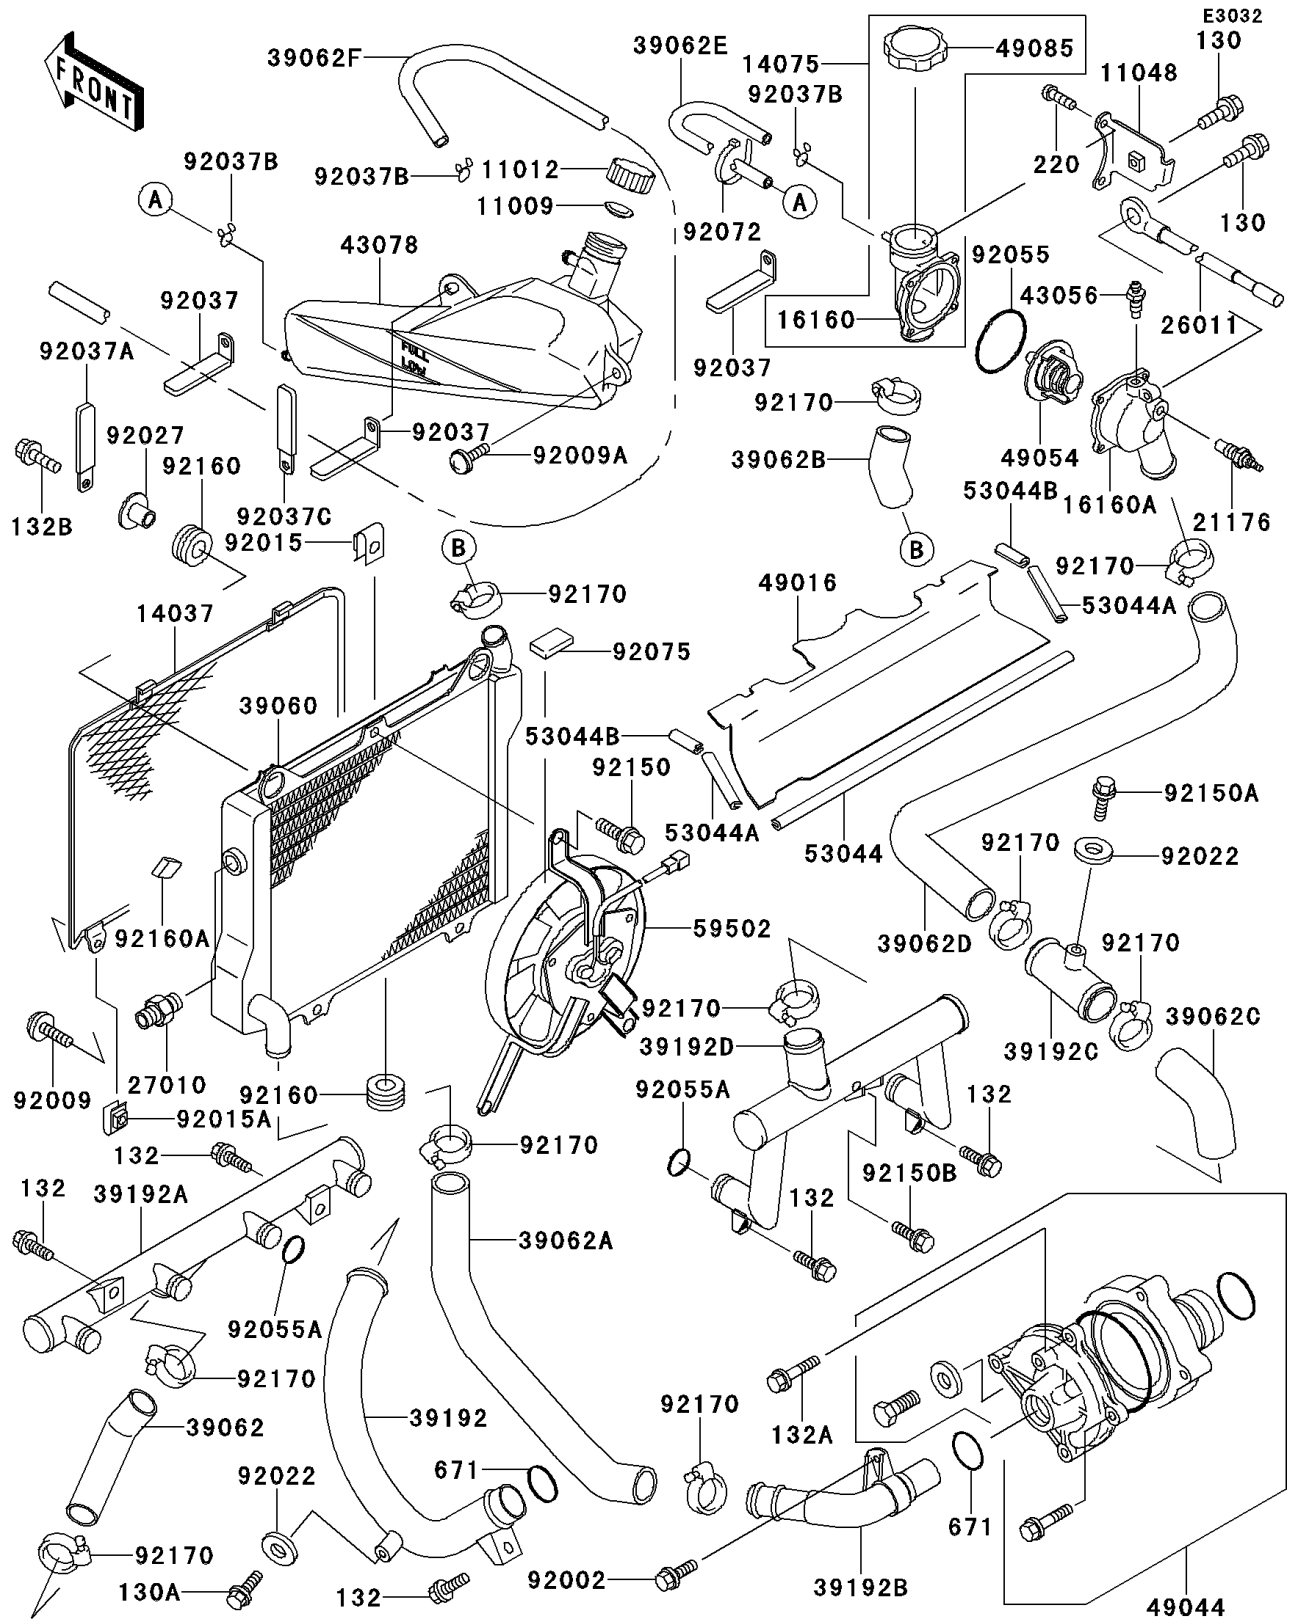

## 1995 GPZ 1100 PARTS DIAGRAM

Radiator

## 1995 GPZ 1100 PARTS LIST

## 1995 GPZ 1100 PARTS LIST

Radiator

ITEM NAME	PART NUMBER	QUANTITY
TRIM,L=520 (Ref # 53044)	53044-1205	1
TRIM (Ref # 53044A)	53044-1288	1
TRIM (Ref # 53044B)	53044-1289	1
FAN-ASSY (Ref # 59502)	59502-1118	1
BOLT,6X16 (Ref # 92002)	92002-1571	1
SCREW,TAPPING,6MM (Ref # 92009)	92009-1261	1
SCREW,6X14 (Ref # 92009A)	92009-1662	1
NUT (Ref # 92015)	92015-1487	1
NUT,6MM (Ref # 92015A)	92015-1758	1
WASHER,6.2X11X1 (Ref # 92022)	92022-304	1
COLLAR,L=14 (Ref # 92027)	92027-1134	1
BOLT-FLANGED,6X10 (Ref # 130)	130G0610	1
BOLT-FLANGED,6X16,BLACK (Ref # 130A)	130J0616	1
BOLT-FLANGED-SMALL (Ref # 132)	132J0612	1
BOLT-FLANGED-SMALL,6X40 (Ref # 132A)	132J0640	1
BOLT-FLANGED-SMALL (Ref # 132B)	132J0825	1
SCREW-PAN-CROS,5X14 (Ref # 220)	220D0514	1
O RING,25MM (Ref # 671)	671B2525	1
CLAMP,WIRING HARNESS (Ref # 92037)	92037-1069	1
CLAMP (Ref # 92037A)	92037-113	1
CLAMP,TUBE (Ref # 92037B)	92037-147	1
CLAMP (Ref # 92037C)	92037-1993	1
RING-O,53.5X2.6 (Ref # 92055)	92055-112	1
RING-O (Ref # 92055A)	92055-1282	1
BAND,L=186 (Ref # 92072)	92072-056	1
DAMPER (Ref # 92075)	92075-1446	1
BOLT,6X12 (Ref # 92150)	92150-1186	1
BOLT,BANJO,6X16 (Ref # 92150A)	92150-1796	1
BOLT,6X12 (Ref # 92150B)	92150-1841	1