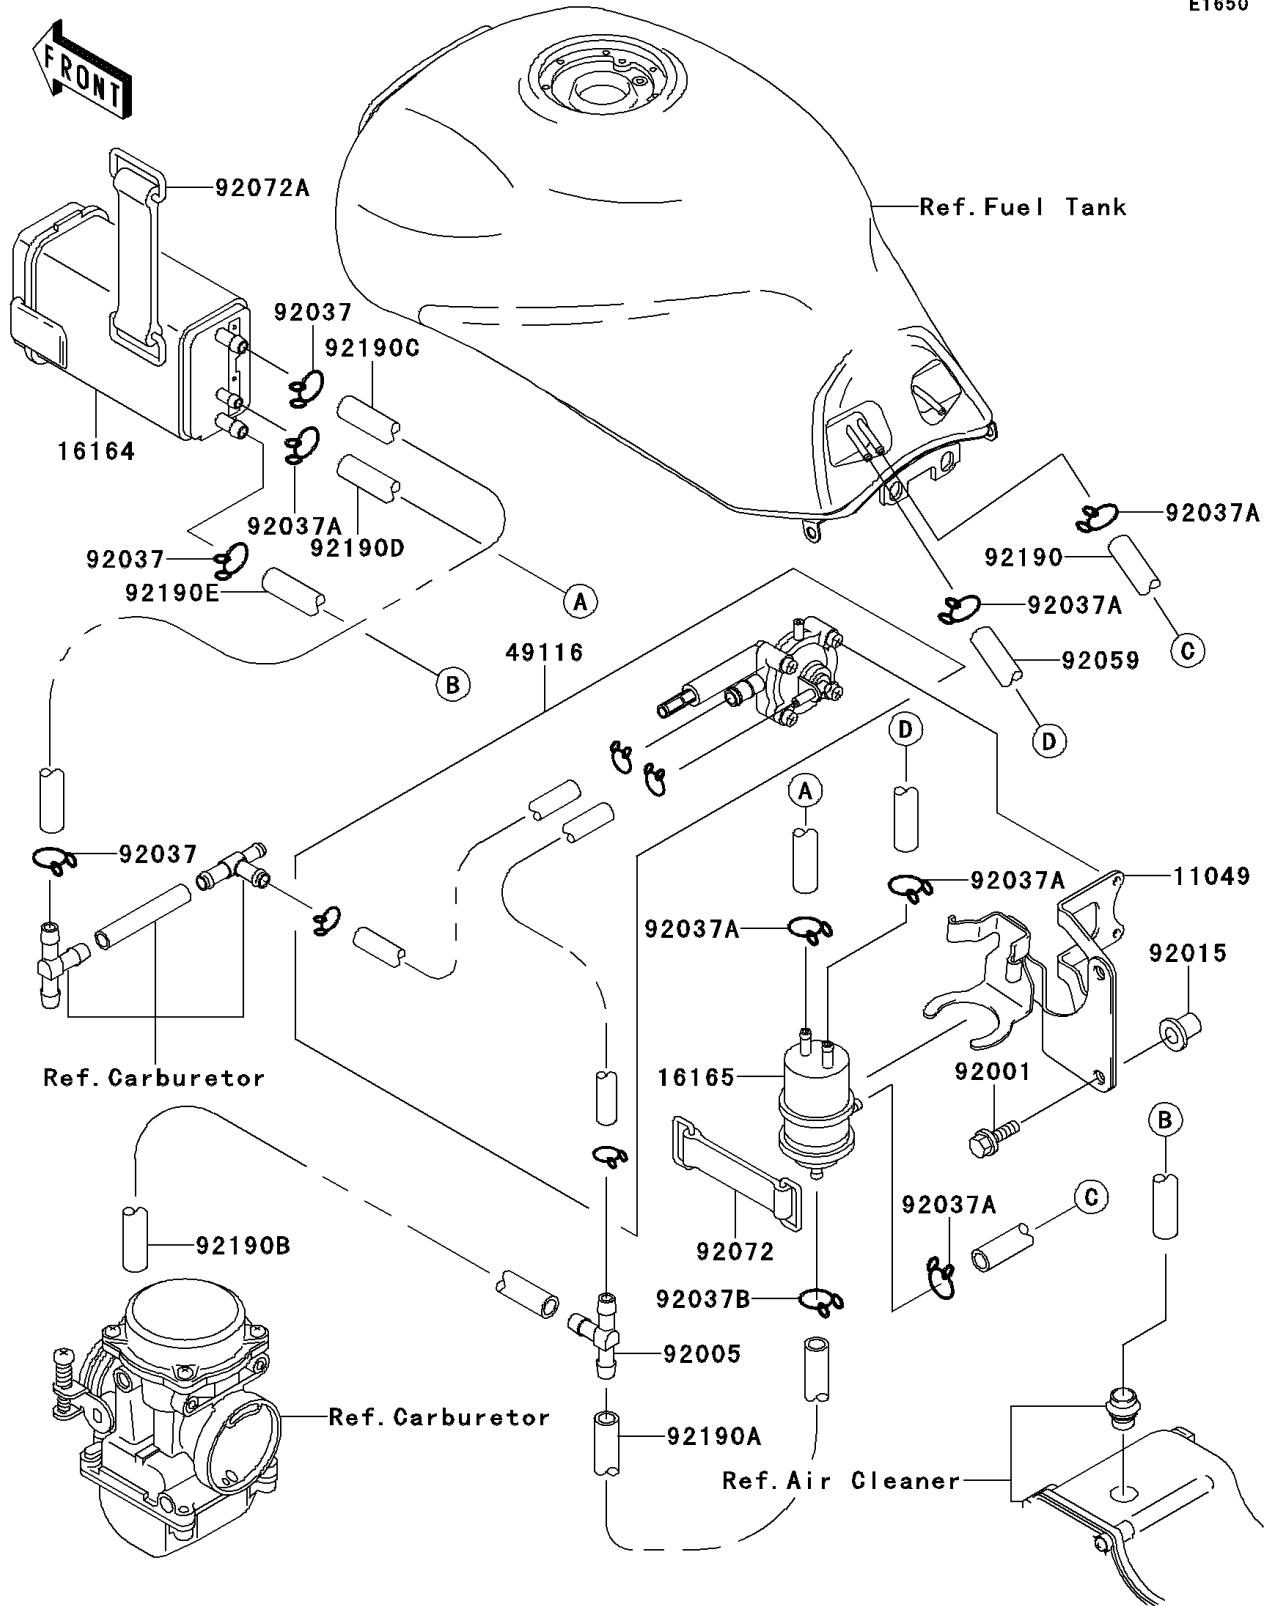

1995 GPZ 1100 PARTS DIAGRAM

Fuel Evaporative System

E1650

1995 GPZ 1100 PARTS LIST

Fuel Evaporative System

| ITEM NAME | PART NUMBER | QUANTITY |
|---------------------------------------|-------------|----------|
| BRACKET (Ref # 11049) | 11049-1259 | 1 |
| CANISTER (Ref # 16164) | 16164-1064 | 1 |
| SEPARATOR (Ref # 16165) | 16165-1001 | 1 |
| VALVE-ASSY (Ref # 49116) | 49116-1137 | 1 |
| BOLT,6X20,W/WASHER (Ref # 92001) | 92001-1791 | 1 |
| FITTING,TUBE,T-TYPE (Ref # 92005) | 92005-1017 | 1 |
| NUT (Ref # 92015) | 92015-1700 | 1 |
| CLAMP,HOSE (Ref # 92037) | 92037-1104 | 1 |
| CLAMP,TUBE (Ref # 92037A) | 92037-147 | 1 |
| CLAMP (Ref # 92037B) | 92037-1712 | 1 |
| TUBE,5X10X260,BLUE (Ref # 92059) | 92059-1728 | 1 |
| BAND,L=50 (Ref # 92072) | 92072-066 | 1 |
| BAND,L=100 (Ref # 92072A) | 92072-071 | 1 |
| TUBE,TANK-SEPARATOR,RED (Ref # 92190) | 92190-1522 | 1 |
| TUBE (Ref # 92190A) | 92190-1623 | 1 |
| TUBE,4X9X590,WHITE (Ref # 92190B) | 92190-1624 | 1 |
| TUBE,7X12X560,YELLOW (Ref # 92190C) | 92190-1625 | 1 |
| TUBE,5X10X1060,BLUE (Ref # 92190D) | 92190-1626 | 1 |
| TUBE,7X12X750,GREEN (Ref # 92190E) | 92190-1627 | 1 |