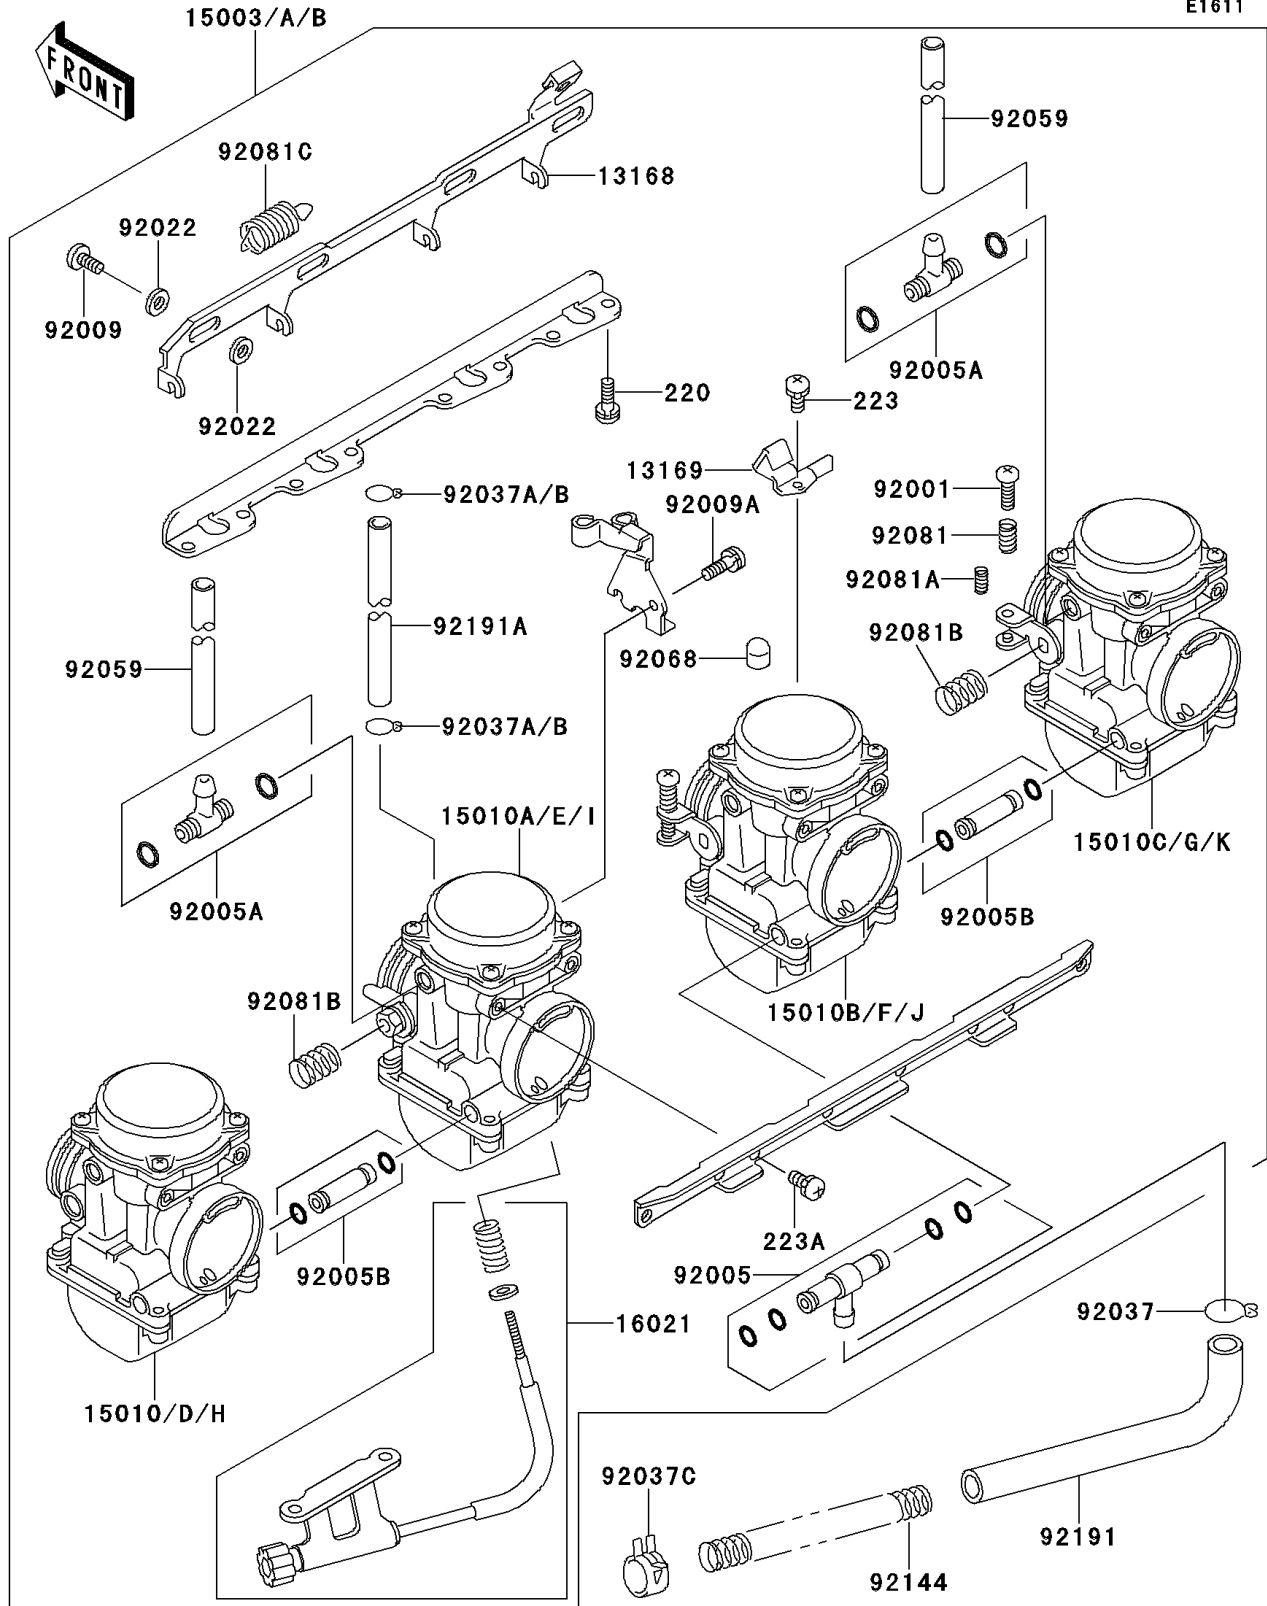

1997 GPZ 1100 PARTS DIAGRAM

Carburetor

E1611

1997 GPZ 1100 PARTS LIST

Carburetor

ITEM NAME	PART NUMBER	QUANTITY
LEVER,STARTER (Ref # 13168)	13168-1245	1
PLATE,STARTER CABLE (Ref # 13169)	13169-1871	1
CARBURETOR-ASSY (Ref # 15003A)	15003-1129	1
CARBURETOR,LH,OUTSIDE (Ref # 15010D)	15010-1917	1
CARBURETOR,LH,INSIDE (Ref # 15010E)	15010-1918	1
CARBURETOR,RH,INSIDE (Ref # 15010F)	15010-1919	1
CARBURETOR,RH,OUTSIDE (Ref # 15010G)	15010-1920	1
SCREW-THROTTLE STOP (Ref # 16021)	16021-1204	1
BOLT,THROTTLE ADJUST (Ref # 92001)	92001-1998	1
FITTING (Ref # 92005)	92005-1288	1
FITTING (Ref # 92005A)	92005-1306	1
FITTING (Ref # 92005B)	92005-1310	1
SCREW (Ref # 92009)	92009-1262	1
SCREW,5X10 (Ref # 92009A)	92009-1365	1
WASHER,6.1X11X0.8,POLYACETAL (Ref # 92022)	92022-1199	1
CLAMP,HOSE (Ref # 92037)	92037-1104	1
CLAMP,TUBE (Ref # 92037A)	92037-1201	1
SCREW-PAN-CROS,6X16 (Ref # 220)	220B0616	1
SCREW-PAN-WS-CROS (Ref # 223)	223C0420	1
SCREW-PAN-WS-CROS (Ref # 223A)	223C0510	1
CLAMP (Ref # 92037C)	92037-1861	1
TUBE,6.5X9.5X350 (Ref # 92059)	92059-1237	1
PLUG,12X25 (Ref # 92068)	92068-006	1
SPRING,THROTTLE ADJUST UPP (Ref # 92081)	92081-1620	1
SPRING,THROTTLE ADJUST LWR (Ref # 92081A)	92081-1621	1
SPRING,THROTTLE ADJUST CNT (Ref # 92081B)	92081-1622	1
SPRING,STARTER LEVER (Ref # 92081C)	92081-1762	1
SPRING,FUEL TUBE (Ref # 92144)	92144-1874	1
TUBE,FUEL (Ref # 92191)	92191-1007	1

1997 GPZ 1100 PARTS LIST

Carburetor

ITEM NAME	PART NUMBER	QUANTITY
TUBE (Ref # 92191A)	92191-1017	1