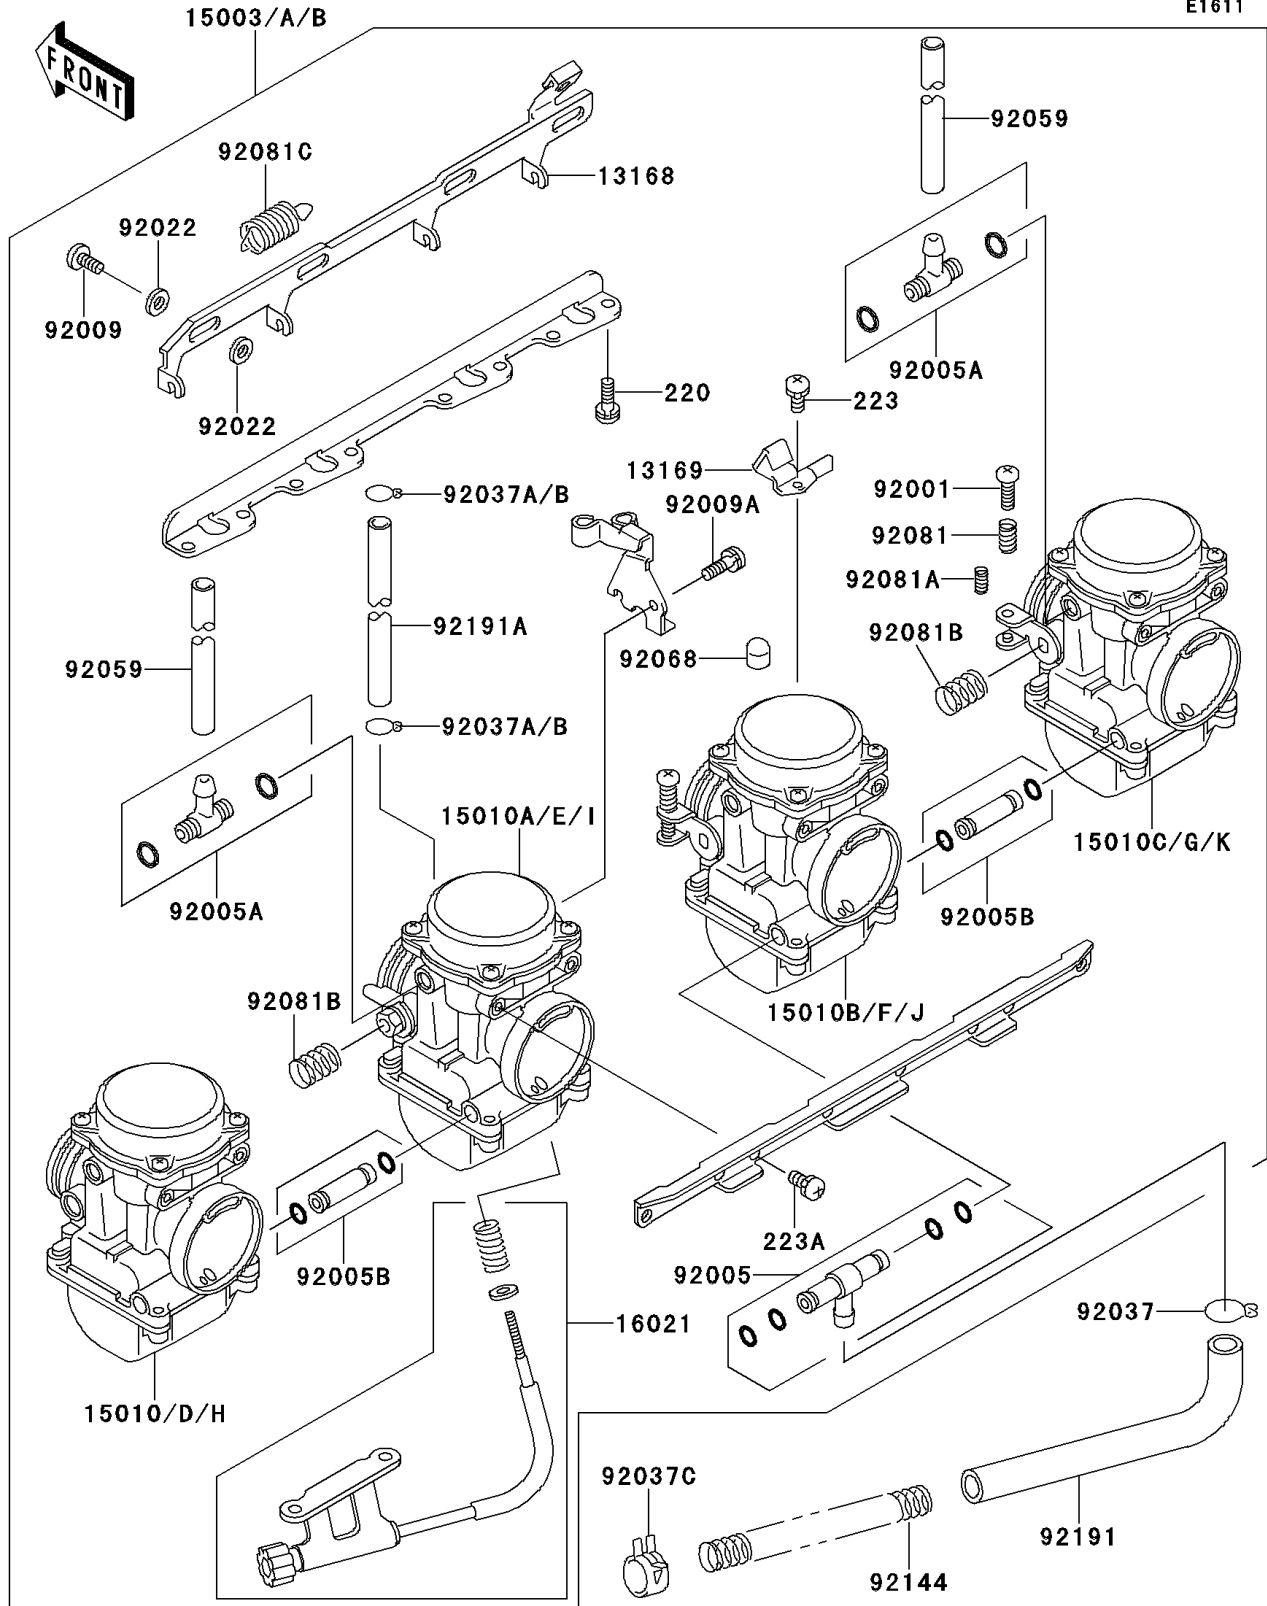

## 1995 GPZ 1100 PARTS DIAGRAM

Carburetor

E1611

## 1995 GPZ 1100 PARTS LIST

Carburetor

ITEM NAME	PART NUMBER	QUANTITY
LEVER,STARTER (Ref # 13168)	13168-1245	1
PLATE,STARTER CABLE (Ref # 13169)	13169-1871	1
SCREW-THROTTLE STOP (Ref # 16021)	16021-1204	1
BOLT,THROTTLE ADJUST (Ref # 92001)	92001-1998	1
FITTING (Ref # 92005)	92005-1288	1
FITTING (Ref # 92005A)	92005-1306	1
FITTING (Ref # 92005B)	92005-1310	1
SCREW (Ref # 92009)	92009-1262	1
SCREW,5X10 (Ref # 92009A)	92009-1365	1
WASHER,6.1X11X0.8,POLYACETAL (Ref # 92022)	92022-1199	1
CLAMP,HOSE (Ref # 92037)	92037-1104	1
SCREW-PAN-CROS,6X16 (Ref # 220)	220B0616	1
SCREW-PAN-WS-CROS (Ref # 223)	223C0420	1
SCREW-PAN-WS-CROS (Ref # 223A)	223C0510	1
CLAMP (Ref # 92037C)	92037-1861	1
TUBE,6.5X9.5X350 (Ref # 92059)	92059-1237	1
PLUG,12X25 (Ref # 92068)	92068-006	1
SPRING,THROTTLE ADJUST UPP (Ref # 92081)	92081-1620	1
SPRING,THROTTLE ADJUST LWR (Ref # 92081A)	92081-1621	1
SPRING,THROTTLE ADJUST CNT (Ref # 92081B)	92081-1622	1
SPRING,STARTER LEVER (Ref # 92081C)	92081-1762	1
SPRING,FUEL TUBE (Ref # 92144)	92144-1874	1
TUBE,FUEL (Ref # 92191)	92191-1007	1
TUBE (Ref # 92191A)	92191-1017	1
CARBURETOR-ASSY (Ref # 15003)	15003-1122	1
CARBURETOR-ASSY (Ref # 15003A)	15003-1129	1
CARBURETOR-ASSY (Ref # 15003B)	15003-1130	1
CARBURETOR,LH,OUTSIDE (Ref # 15010)	15010-1909	1
CARBURETOR,LH,INSIDE (Ref # 15010A)	15010-1910	1