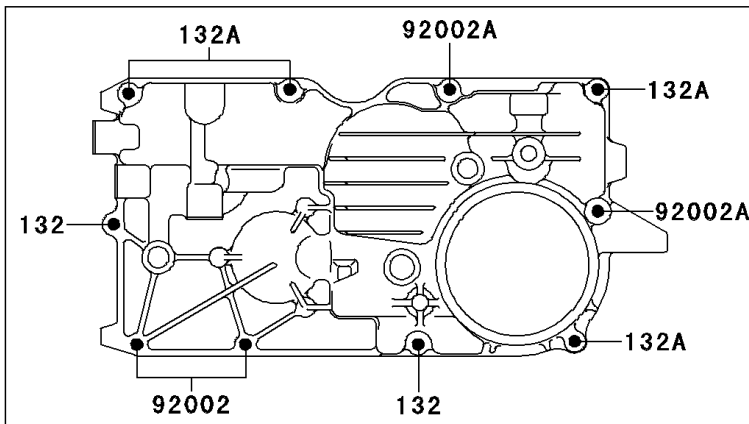

1997 GPZ 1100 PARTS DIAGRAM

Breather Cover/Oil Pan

E1432

1997 GPZ 1100 PARTS LIST

Breather Cover/Oil Pan

ITEM NAME	PART NUMBER	QUANTITY
BOLT-FLANGED,6X25 (Ref # 130)	130P0625	1
BOLT-FLANGED-SMALL (Ref # 132)	132J0625	1
BOLT-FLANGED-SMALL,6X40 (Ref # 132A)	132J0640	1
SCREW-PAN-WP-CROS (Ref # 235)	235B0610	1
O RING,90MM (Ref # 671)	671B2590	1
GASKET,OIL PAN (Ref # 11009)	11009-1981	1
GASKET,BREATHER BODY (Ref # 11060)	11060-1339	1
PLATE,BREATHER (Ref # 13169)	13169-1967	1
BODY-BREATHER (Ref # 14070)	14070-1084	1
VALVE-ASSY-RELIEF (Ref # 16130)	16130-1058	1
SEPARATOR,OIL (Ref # 16165)	16165-1053	1
WIRE-LEAD (Ref # 26011)	26011-1371	1
SWITCH,OIL PRESSURE (Ref # 27010)	27010-1313	1
PAN-OIL (Ref # 49034)	49034-1118	1
BOLT,6X25 (Ref # 92002)	92002-1344	1
BOLT,6X40 (Ref # 92002A)	92002-1345	1
NOZZLE,6X8,BLACK (Ref # 92062)	92062-1079	1
GASKET,12X22X2,DRAIN PLUG (Ref # 92065)	92065-097	1
PLUG,OIL DRAIN,12X15 (Ref # 92066)	92066-1174	1
PLUG,OIL LINE,1/8X7 (Ref # 92066A)	92066-1342	1
BAND,L=185 (Ref # 92072)	92072-1195	1
CLAMP,OIL TUBE (Ref # 92170)	92170-1188	1
CLAMP,OIL TUBE (Ref # 92170A)	92170-1189	1