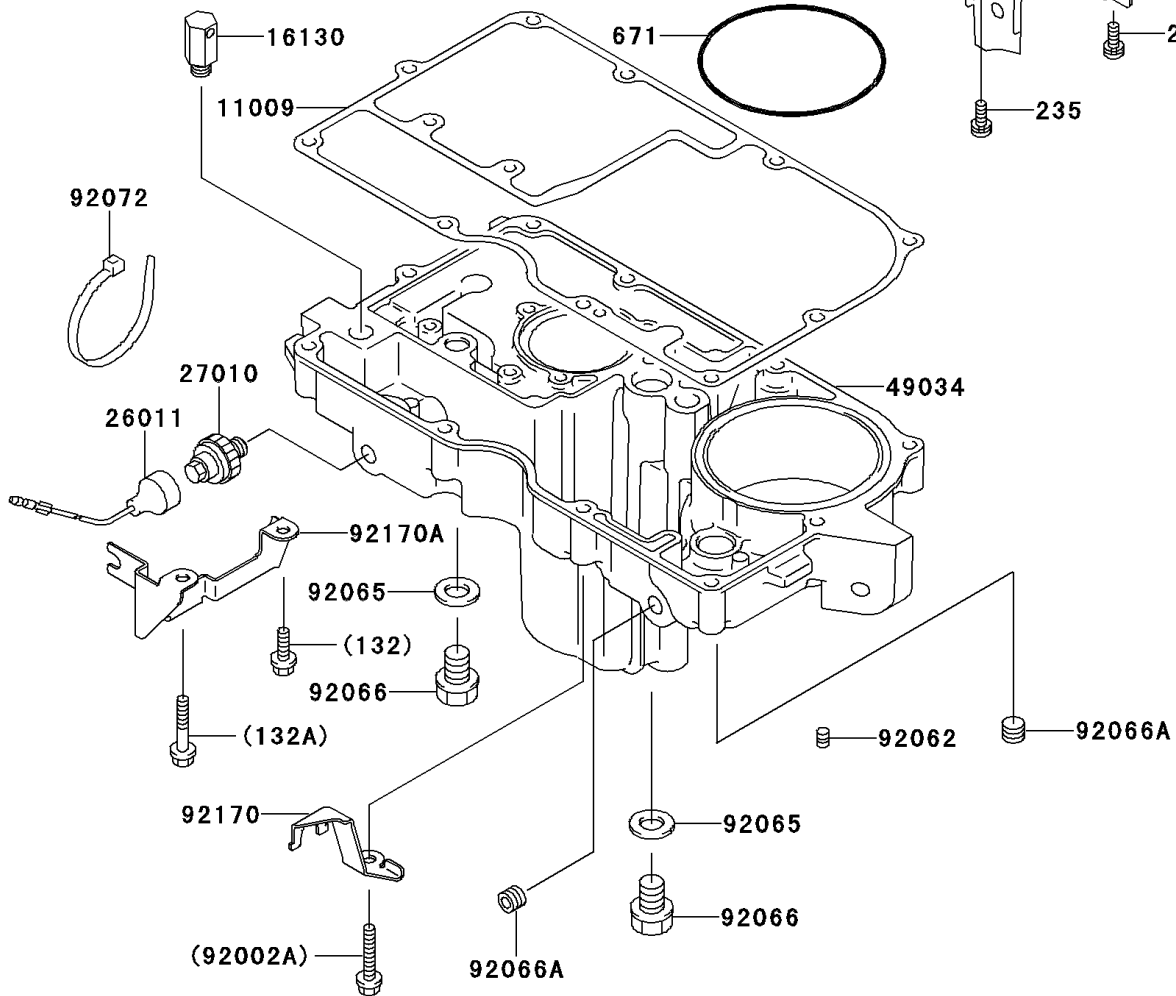

1997 GPZ 1100 PARTS DIAGRAM

Breather Cover/Oil Pan

E1432

1997 GPZ 1100 PARTS LIST

Breather Cover/Oil Pan

ITEM NAME	PART NUMBER	QUANTITY
BOLT-FLANGED,6X25 (Ref # 130)	130P0625	1
BOLT-FLANGED-SMALL (Ref # 132)	132J0625	1
BOLT-FLANGED-SMALL,6X40 (Ref # 132A)	132J0640	1
SCREW-PAN-WP-CROS (Ref # 235)	235B0610	1
O RING,90MM (Ref # 671)	671B2590	1
GASKET,OIL PAN (Ref # 11009)	11009-1981	1
GASKET,BREATHER BODY (Ref # 11060)	11060-1339	1
PLATE,BREATHER (Ref # 13169)	13169-1967	1
BODY-BREATHER (Ref # 14070)	14070-1084	1
VALVE-ASSY-RELIEF (Ref # 16130)	16130-1058	1
SEPARATOR,OIL (Ref # 16165)	16165-1053	1
WIRE-LEAD (Ref # 26011)	26011-1371	1
SWITCH,OIL PRESSURE (Ref # 27010)	27010-1313	1
PAN-OIL (Ref # 49034)	49034-1118	1
BOLT,6X25 (Ref # 92002)	92002-1344	1
BOLT,6X40 (Ref # 92002A)	92002-1345	1
NOZZLE,6X8,BLACK (Ref # 92062)	92062-1079	1
GASKET,12X22X2,DRAIN PLUG (Ref # 92065)	92065-097	1
PLUG,OIL DRAIN,12X15 (Ref # 92066)	92066-1174	1
PLUG,OIL LINE,1/8X7 (Ref # 92066A)	92066-1342	1
BAND,L=185 (Ref # 92072)	92072-1195	1
CLAMP,OIL TUBE (Ref # 92170)	92170-1188	1
CLAMP,OIL TUBE (Ref # 92170A)	92170-1189	1