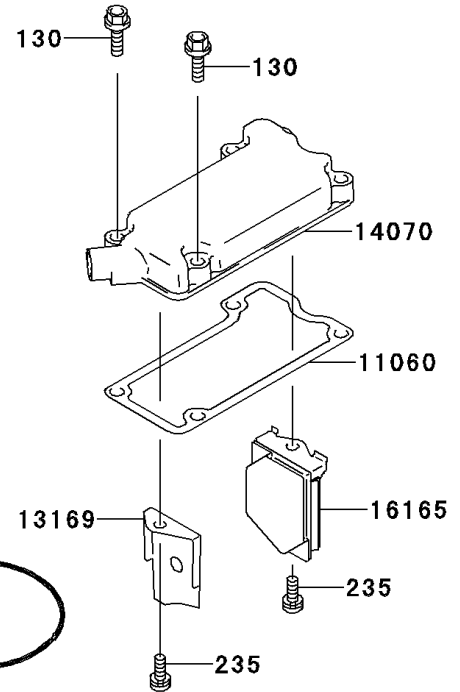

1997 GPZ 1100 PARTS DIAGRAM

Breather Cover/Oil Pan

E1432

1997 GPZ 1100 PARTS LIST

Breather Cover/Oil Pan

ITEM NAME	PART NUMBER	QUANTITY
BOLT-FLANGED,6X25 (Ref # 130)	130P0625	1
BOLT-FLANGED-SMALL (Ref # 132)	132J0625	1
BOLT-FLANGED-SMALL,6X40 (Ref # 132A)	132J0640	1
SCREW-PAN-WP-CROS (Ref # 235)	235B0610	1
O RING,90MM (Ref # 671)	671B2590	1
GASKET,OIL PAN (Ref # 11009)	11009-1981	1
GASKET,BREATHER BODY (Ref # 11060)	11060-1339	1
PLATE,BREATHER (Ref # 13169)	13169-1967	1
BODY-BREATHER (Ref # 14070)	14070-1084	1
VALVE-ASSY-RELIEF (Ref # 16130)	16130-1058	1
SEPARATOR,OIL (Ref # 16165)	16165-1053	1
WIRE-LEAD (Ref # 26011)	26011-1371	1
SWITCH,OIL PRESSURE (Ref # 27010)	27010-1313	1
PAN-OIL (Ref # 49034)	49034-1118	1
BOLT,6X25 (Ref # 92002)	92002-1344	1
BOLT,6X40 (Ref # 92002A)	92002-1345	1
NOZZLE,6X8,BLACK (Ref # 92062)	92062-1079	1
GASKET,12X22X2,DRAIN PLUG (Ref # 92065)	92065-097	1
PLUG,OIL DRAIN,12X15 (Ref # 92066)	92066-1174	1
PLUG,OIL LINE,1/8X7 (Ref # 92066A)	92066-1342	1
BAND,L=185 (Ref # 92072)	92072-1195	1
CLAMP,OIL TUBE (Ref # 92170)	92170-1188	1
CLAMP,OIL TUBE (Ref # 92170A)	92170-1189	1