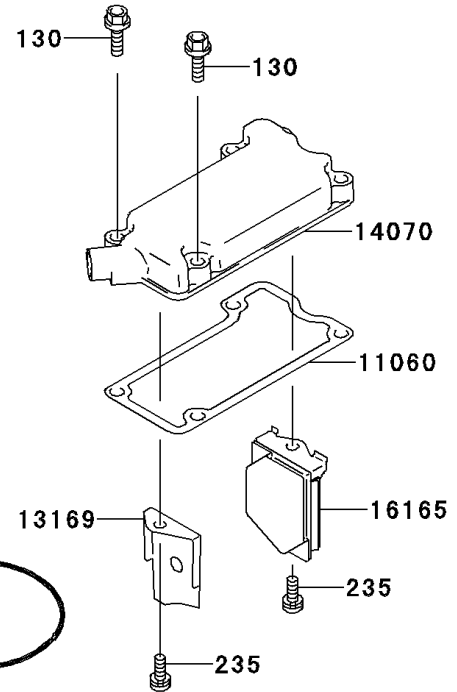

1995 GPZ 1100 PARTS DIAGRAM

Breather Cover/Oil Pan

E1432

1995 GPZ 1100 PARTS LIST

Breather Cover/Oil Pan

ITEM NAME	PART NUMBER	QUANTITY
BOLT-FLANGED,6X25 (Ref # 130)	130P0625	1
BOLT-FLANGED-SMALL (Ref # 132)	132J0625	1
BOLT-FLANGED-SMALL,6X40 (Ref # 132A)	132J0640	1
SCREW-PAN-WP-CROS (Ref # 235)	235B0610	1
O RING,90MM (Ref # 671)	671B2590	1
GASKET,OIL PAN (Ref # 11009)	11009-1981	1
GASKET,BREATHER BODY (Ref # 11060)	11060-1339	1
PLATE,BREATHER (Ref # 13169)	13169-1967	1
BODY-BREATHER (Ref # 14070)	14070-1084	1
VALVE-ASSY-RELIEF (Ref # 16130)	16130-1058	1
SEPARATOR,OIL (Ref # 16165)	16165-1053	1
WIRE-LEAD (Ref # 26011)	26011-1371	1
SWITCH,OIL PRESSURE (Ref # 27010)	27010-1313	1
PAN-OIL (Ref # 49034)	49034-1118	1
BOLT,6X25 (Ref # 92002)	92002-1344	1
BOLT,6X40 (Ref # 92002A)	92002-1345	1
NOZZLE,6X8,BLACK (Ref # 92062)	92062-1079	1
GASKET,12X22X2,DRAIN PLUG (Ref # 92065)	92065-097	1
PLUG,OIL DRAIN,12X15 (Ref # 92066)	92066-1174	1
PLUG,OIL LINE,1/8X7 (Ref # 92066A)	92066-1342	1
BAND,L=185 (Ref # 92072)	92072-1195	1
CLAMP,OIL TUBE (Ref # 92170)	92170-1188	1
CLAMP,OIL TUBE (Ref # 92170A)	92170-1189	1