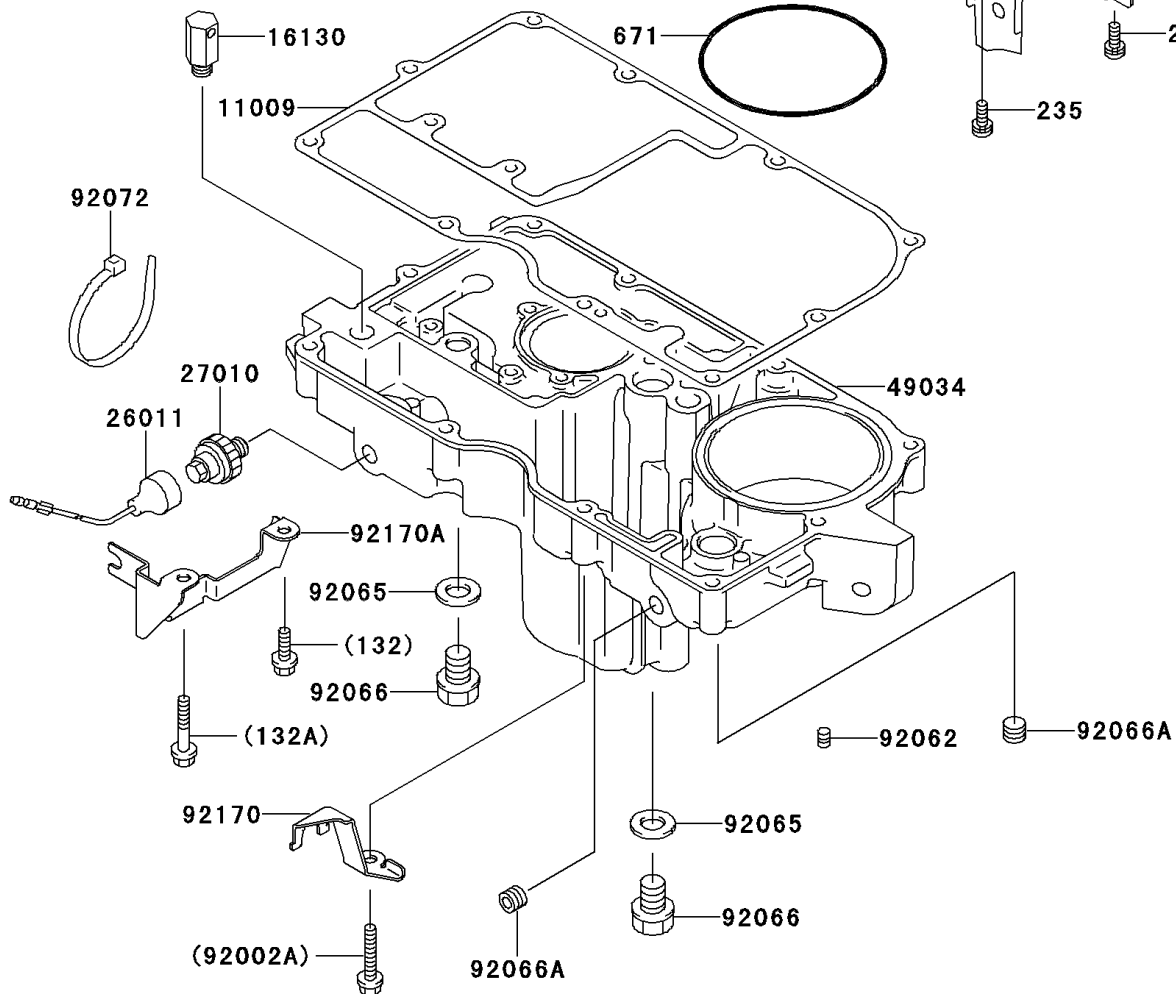

1995 GPZ 1100 PARTS DIAGRAM

Breather Cover/Oil Pan

E1432

1995 GPZ 1100 PARTS LIST

Breather Cover/Oil Pan

ITEM NAME	PART NUMBER	QUANTITY
BOLT-FLANGED,6X25 (Ref # 130)	130P0625	1
BOLT-FLANGED-SMALL (Ref # 132)	132J0625	1
BOLT-FLANGED-SMALL,6X40 (Ref # 132A)	132J0640	1
SCREW-PAN-WP-CROS (Ref # 235)	235B0610	1
O RING,90MM (Ref # 671)	671B2590	1
GASKET,OIL PAN (Ref # 11009)	11009-1981	1
GASKET,BREATHER BODY (Ref # 11060)	11060-1339	1
PLATE,BREATHER (Ref # 13169)	13169-1967	1
BODY-BREATHER (Ref # 14070)	14070-1084	1
VALVE-ASSY-RELIEF (Ref # 16130)	16130-1058	1
SEPARATOR,OIL (Ref # 16165)	16165-1053	1
WIRE-LEAD (Ref # 26011)	26011-1371	1
SWITCH,OIL PRESSURE (Ref # 27010)	27010-1313	1
PAN-OIL (Ref # 49034)	49034-1118	1
BOLT,6X25 (Ref # 92002)	92002-1344	1
BOLT,6X40 (Ref # 92002A)	92002-1345	1
NOZZLE,6X8,BLACK (Ref # 92062)	92062-1079	1
GASKET,12X22X2,DRAIN PLUG (Ref # 92065)	92065-097	1
PLUG,OIL DRAIN,12X15 (Ref # 92066)	92066-1174	1
PLUG,OIL LINE,1/8X7 (Ref # 92066A)	92066-1342	1
BAND,L=185 (Ref # 92072)	92072-1195	1
CLAMP,OIL TUBE (Ref # 92170)	92170-1188	1
CLAMP,OIL TUBE (Ref # 92170A)	92170-1189	1