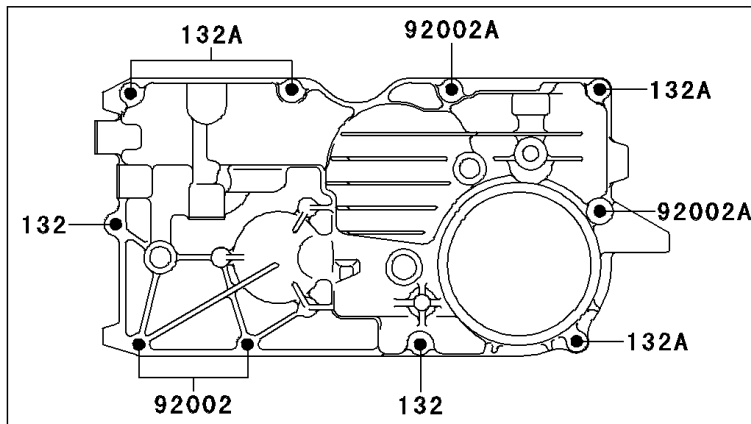

1995 GPZ 1100 PARTS DIAGRAM

Breather Cover/Oil Pan

E1432

1995 GPZ 1100 PARTS LIST

Breather Cover/Oil Pan

ITEM NAME	PART NUMBER	QUANTITY
BOLT-FLANGED,6X25 (Ref # 130)	130P0625	1
BOLT-FLANGED-SMALL (Ref # 132)	132J0625	1
BOLT-FLANGED-SMALL,6X40 (Ref # 132A)	132J0640	1
SCREW-PAN-WP-CROS (Ref # 235)	235B0610	1
O RING,90MM (Ref # 671)	671B2590	1
GASKET,OIL PAN (Ref # 11009)	11009-1981	1
GASKET,BREATHER BODY (Ref # 11060)	11060-1339	1
PLATE,BREATHER (Ref # 13169)	13169-1967	1
BODY-BREATHER (Ref # 14070)	14070-1084	1
VALVE-ASSY-RELIEF (Ref # 16130)	16130-1058	1
SEPARATOR,OIL (Ref # 16165)	16165-1053	1
WIRE-LEAD (Ref # 26011)	26011-1371	1
SWITCH,OIL PRESSURE (Ref # 27010)	27010-1313	1
PAN-OIL (Ref # 49034)	49034-1118	1
BOLT,6X25 (Ref # 92002)	92002-1344	1
BOLT,6X40 (Ref # 92002A)	92002-1345	1
NOZZLE,6X8,BLACK (Ref # 92062)	92062-1079	1
GASKET,12X22X2,DRAIN PLUG (Ref # 92065)	92065-097	1
PLUG,OIL DRAIN,12X15 (Ref # 92066)	92066-1174	1
PLUG,OIL LINE,1/8X7 (Ref # 92066A)	92066-1342	1
BAND,L=185 (Ref # 92072)	92072-1195	1
CLAMP,OIL TUBE (Ref # 92170)	92170-1188	1
CLAMP,OIL TUBE (Ref # 92170A)	92170-1189	1