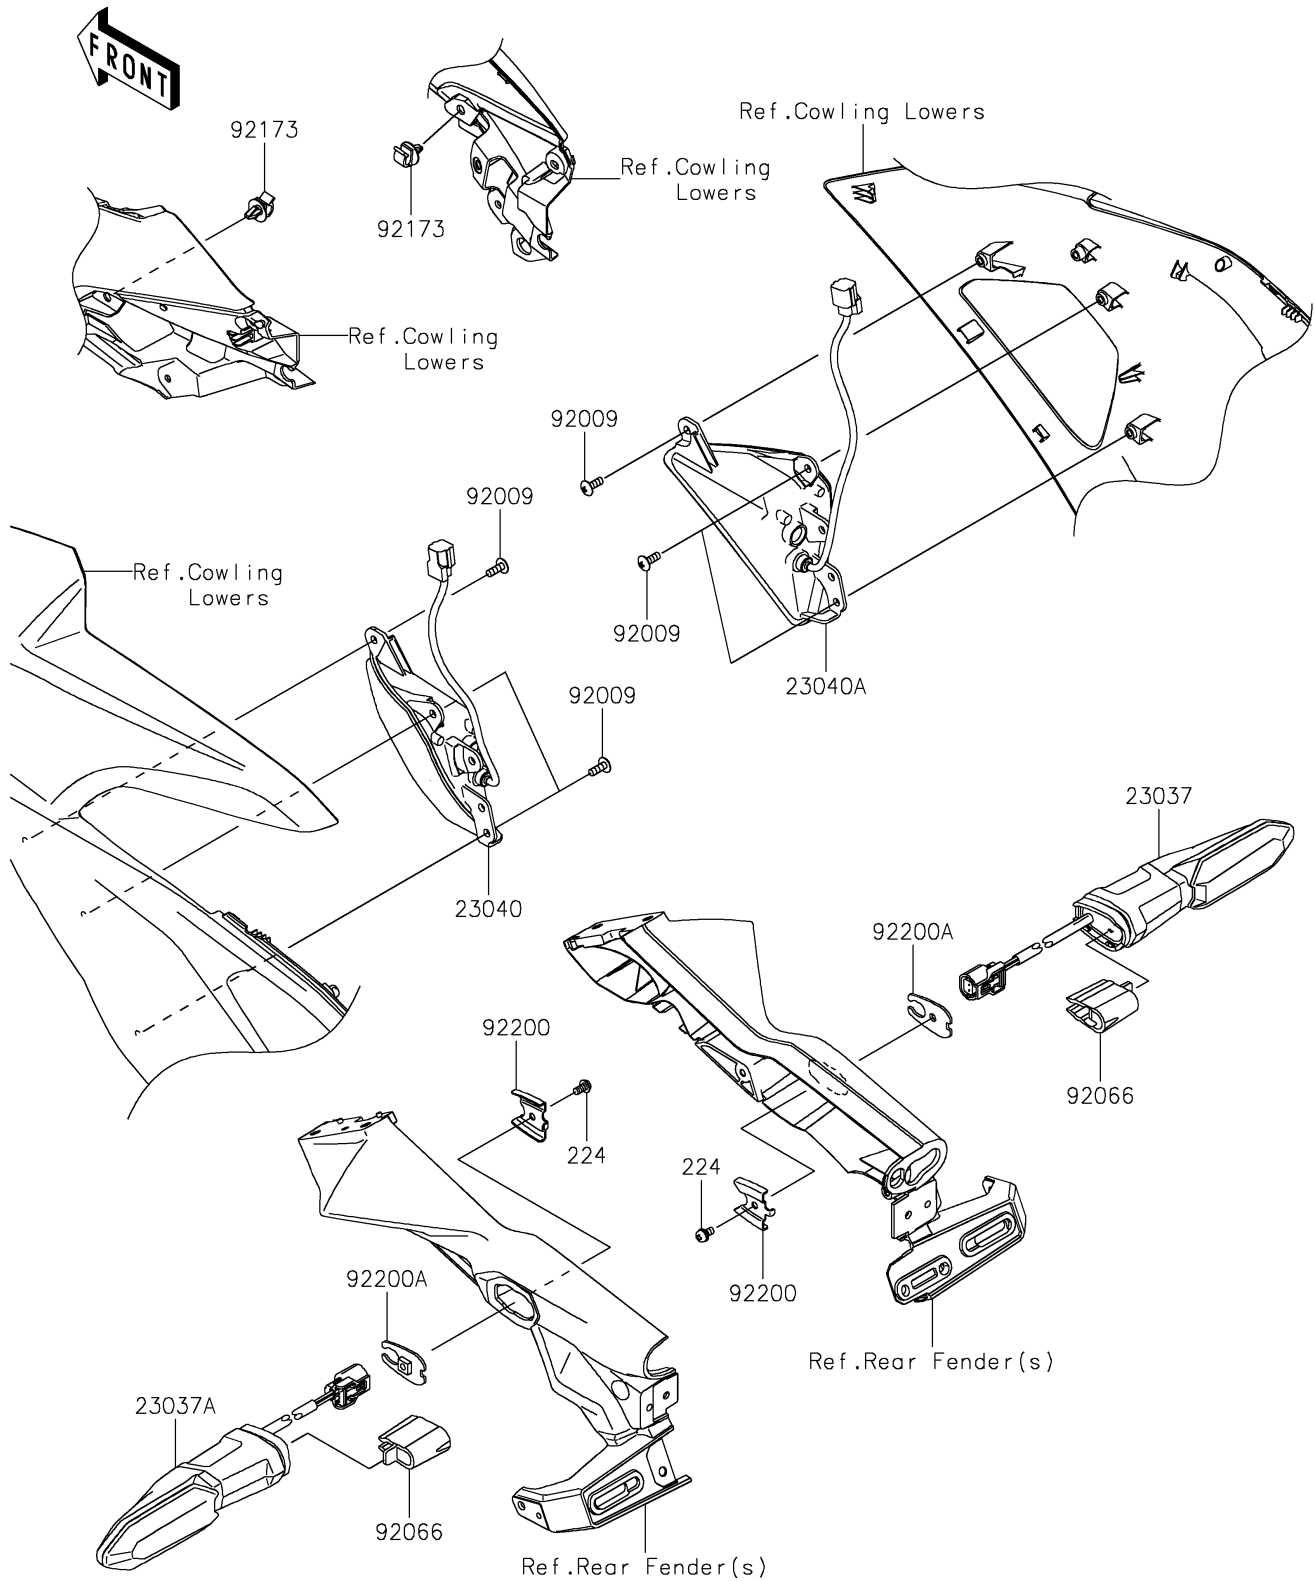

2023 Ninja® 650

PARTS DIAGRAM

Turn Signals

F2730

2023 Ninja® 650

PARTS LIST

Turn Signals

Kawasaki

Let the Good Times Roll®

ITEM NAME	PART NUMBER	QUANTITY
LAMP-ASSY-SIGNAL,LED,RH (Ref # 23037)	23037-0473	1
LAMP-ASSY-SIGNAL,LED,LH (Ref # 23037A)	23037-0561	1
LAMP-SIGNAL,LED,FR,LH (Ref # 23040)	23040-0157	1
LAMP-SIGNAL,LED,FR,RH (Ref # 23040A)	23040-0158	1
SCREW,TAPPING,5X14 (Ref # 92009)	92009-1197	6
PLUG,SIGNAL LAMP (Ref # 92066)	92066-0919	2
CLAMP,CABLE CLIP (Ref # 92173)	92173-1022	2
WASHER (Ref # 92200)	92200-0855	2
WASHER,SIGNAL LAMP (Ref # 92200A)	92200-2294	2
SCREW-PAN-WP-CROS,4X8 (Ref # 224)	224AB0408	2