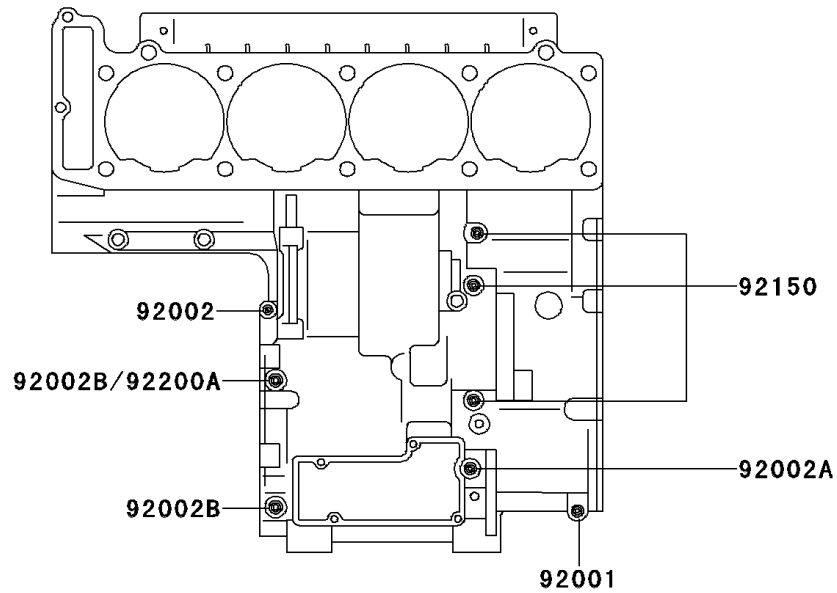

1997 GPZ 1100 PARTS DIAGRAM

Crankcase Bolt Pattern

E1412

Upper Case

Lower Case

1997 GPZ 1100 PARTS LIST

Crankcase Bolt Pattern

ITEM NAME	PART NUMBER	QUANTITY
BOLT,6X38 (Ref # 92001)	92001-1899	1
BOLT,6X55 (Ref # 92002)	92002-1054	1
BOLT,6X85 (Ref # 92002A)	92002-1306	1
BOLT,8X63 (Ref # 92002B)	92002-1308	1
BOLT,6X120 (Ref # 92002C)	92002-1654	1
BOLT,6X115 (Ref # 92150)	92150-1140	1
BOLT,9X90 (Ref # 92150A)	92150-1364	1
BOLT,9X140 (Ref # 92150B)	92150-1365	1
BOLT,7X38 (Ref # 92150C)	92150-1367	1
WASHER,9.5X18X1.2 (Ref # 92200)	92200-1037	1
WASHER,8.5X16X1.2 (Ref # 92200A)	92200-1063	1