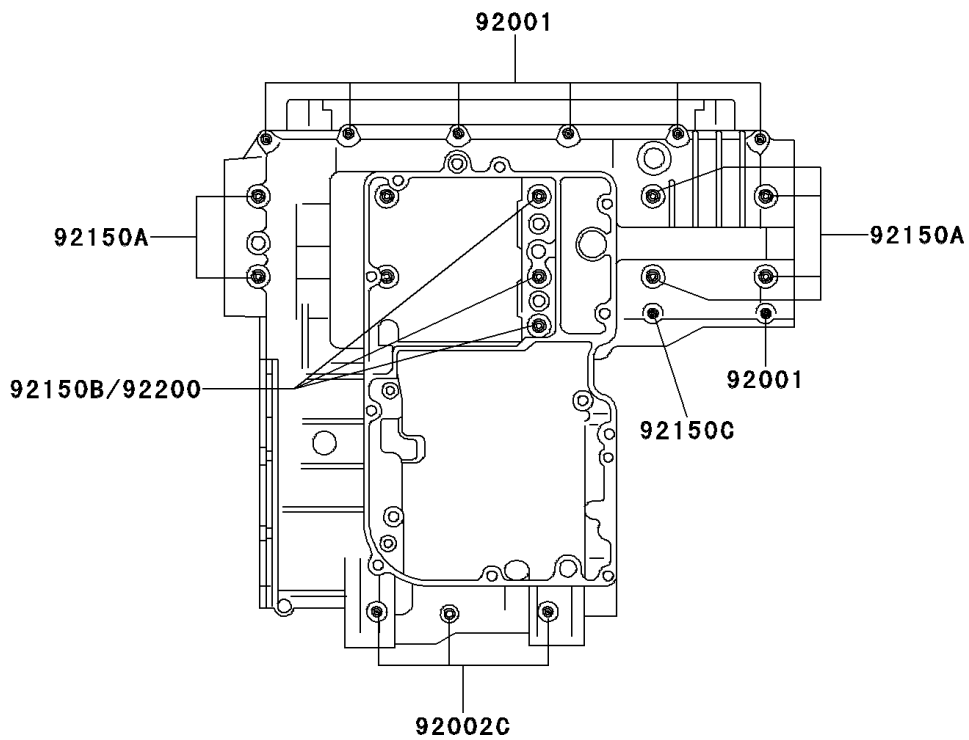

1997 GPZ 1100 PARTS DIAGRAM

Crankcase Bolt Pattern

E1412

Upper Case

Lower Case

1997 GPZ 1100 PARTS LIST

Crankcase Bolt Pattern

ITEM NAME	PART NUMBER	QUANTITY
BOLT,6X38 (Ref # 92001)	92001-1899	1
BOLT,6X55 (Ref # 92002)	92002-1054	1
BOLT,6X85 (Ref # 92002A)	92002-1306	1
BOLT,8X63 (Ref # 92002B)	92002-1308	1
BOLT,6X120 (Ref # 92002C)	92002-1654	1
BOLT,6X115 (Ref # 92150)	92150-1140	1
BOLT,9X90 (Ref # 92150A)	92150-1364	1
BOLT,9X140 (Ref # 92150B)	92150-1365	1
BOLT,7X38 (Ref # 92150C)	92150-1367	1
WASHER,9.5X18X1.2 (Ref # 92200)	92200-1037	1
WASHER,8.5X16X1.2 (Ref # 92200A)	92200-1063	1