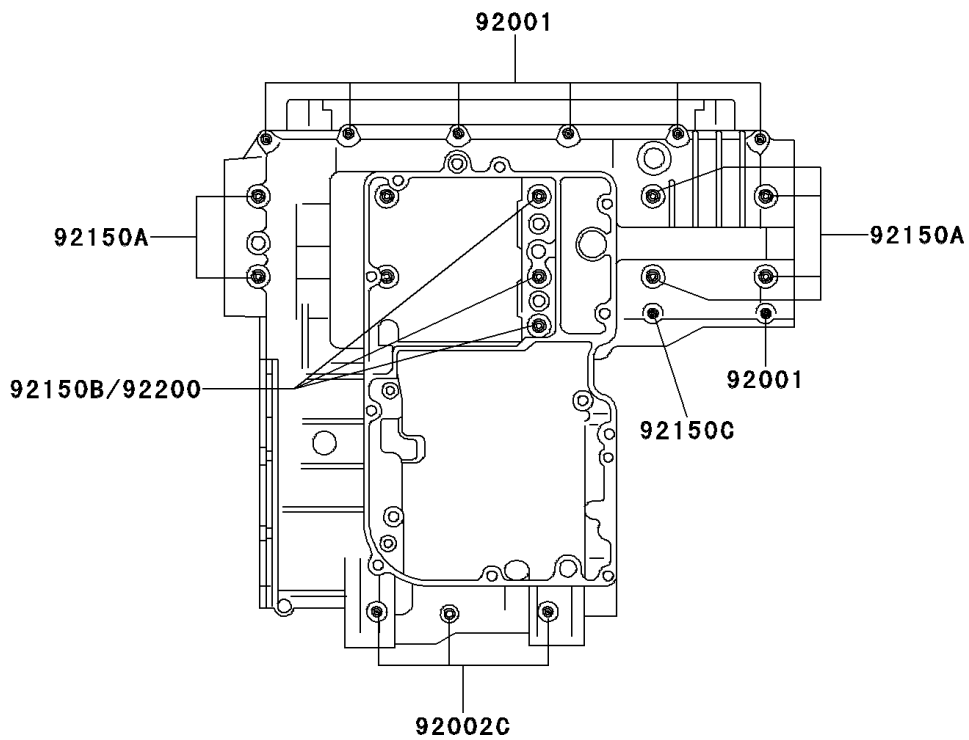

1995 GPZ 1100 PARTS DIAGRAM

Crankcase Bolt Pattern

E1412

Upper Case

Lower Case

1995 GPZ 1100 PARTS LIST

Crankcase Bolt Pattern

ITEM NAME	PART NUMBER	QUANTITY
BOLT,6X38 (Ref # 92001)	92001-1899	1
BOLT,6X55 (Ref # 92002)	92002-1054	1
BOLT,6X85 (Ref # 92002A)	92002-1306	1
BOLT,8X63 (Ref # 92002B)	92002-1308	1
BOLT,6X120 (Ref # 92002C)	92002-1654	1
BOLT,6X115 (Ref # 92150)	92150-1140	1
BOLT,9X90 (Ref # 92150A)	92150-1364	1
BOLT,9X140 (Ref # 92150B)	92150-1365	1
BOLT,7X38 (Ref # 92150C)	92150-1367	1
WASHER,9.5X18X1.2 (Ref # 92200)	92200-1037	1
WASHER,8.5X16X1.2 (Ref # 92200A)	92200-1063	1