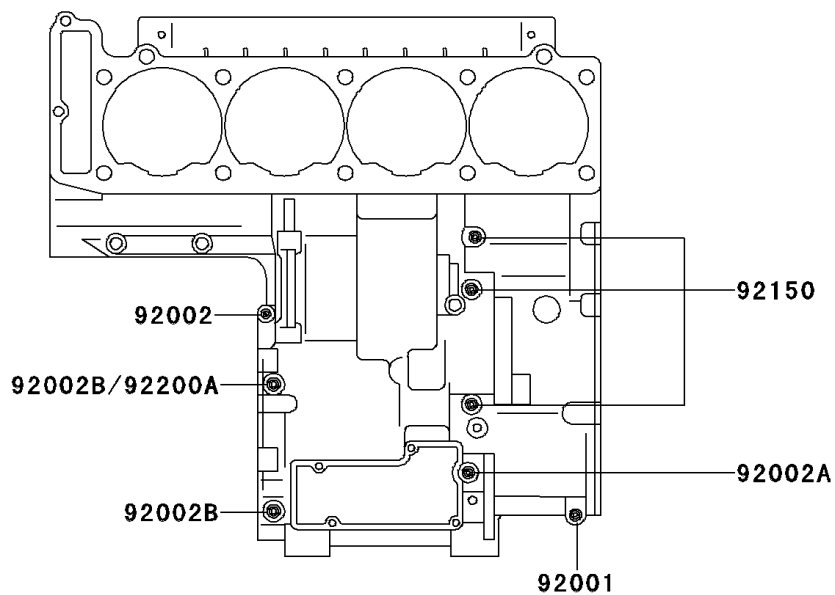

1995 GPZ 1100 PARTS DIAGRAM

Crankcase Bolt Pattern

E1412

Upper Case

Lower Case

1995 GPZ 1100 PARTS LIST

Crankcase Bolt Pattern

ITEM NAME	PART NUMBER	QUANTITY
BOLT,6X38 (Ref # 92001)	92001-1899	1
BOLT,6X55 (Ref # 92002)	92002-1054	1
BOLT,6X85 (Ref # 92002A)	92002-1306	1
BOLT,8X63 (Ref # 92002B)	92002-1308	1
BOLT,6X120 (Ref # 92002C)	92002-1654	1
BOLT,6X115 (Ref # 92150)	92150-1140	1
BOLT,9X90 (Ref # 92150A)	92150-1364	1
BOLT,9X140 (Ref # 92150B)	92150-1365	1
BOLT,7X38 (Ref # 92150C)	92150-1367	1
WASHER,9.5X18X1.2 (Ref # 92200)	92200-1037	1
WASHER,8.5X16X1.2 (Ref # 92200A)	92200-1063	1