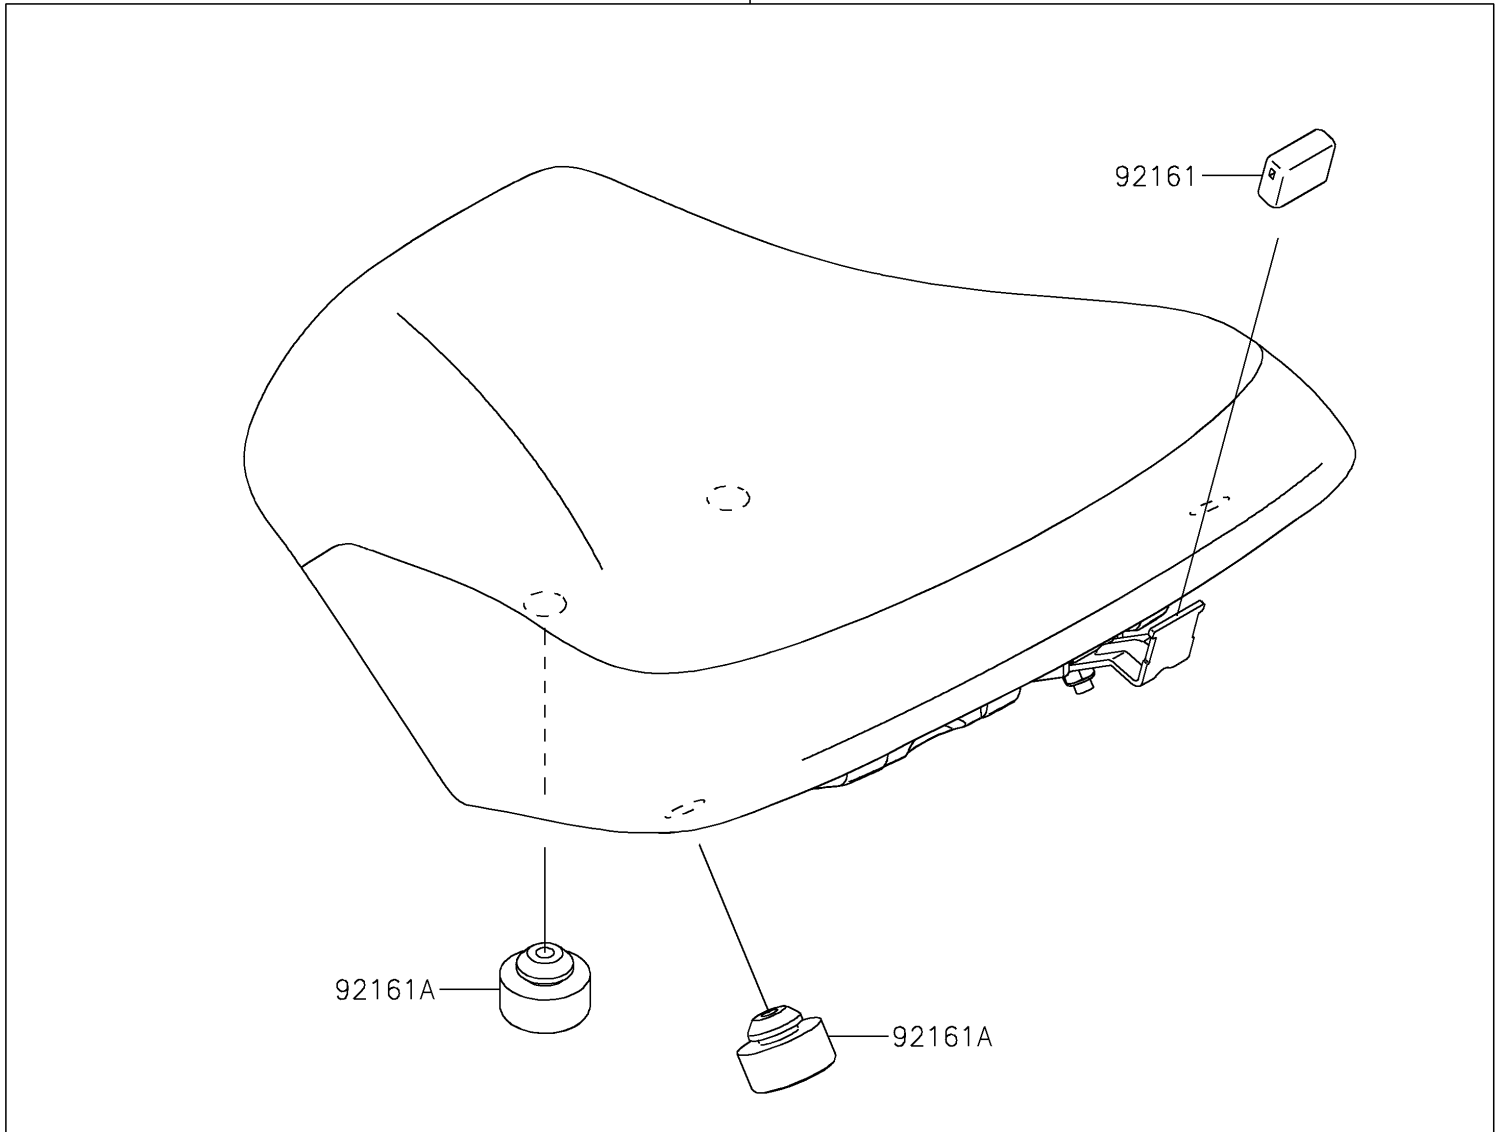

2024 Ninja[®] 650 PARTS DIAGRAM

Accessory(High Seat)

F2910C

99994

92161 

92161A 

 92161A

2024 Ninja® 650 PARTS LIST

Accessory(High Seat)

ITEM NAME	PART NUMBER	QUANTITY
DAMPER,SEAT BRACKET,FR (Ref # 92161)	92161-1865	1
DAMPER,14X30X14.5 (Ref # 92161A)	92161-1970	4
KIT-ACCESSORY,HIGH-SEAT (Ref # 99994)	99994-1062	1