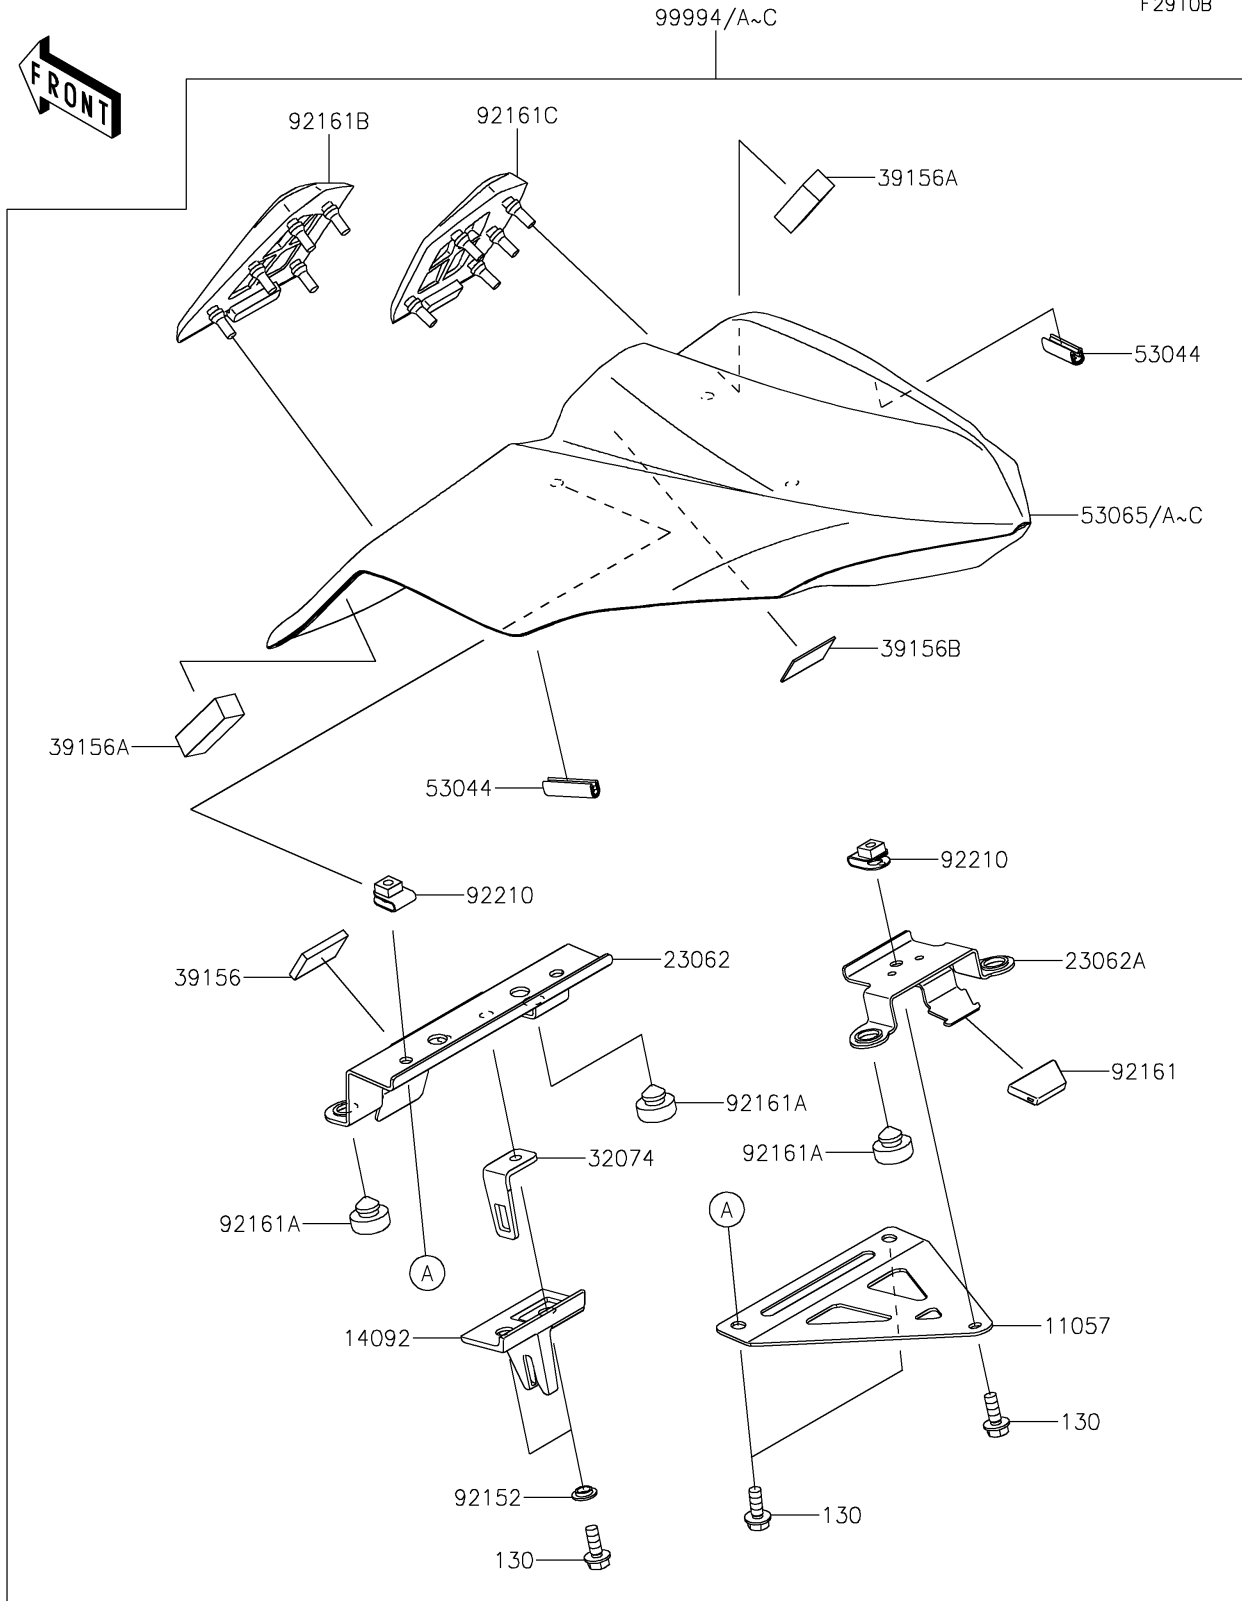

2024 Ninja® 650 PARTS DIAGRAM

Accessory(Pillion Seat Cover)

F2910B

2024 Ninja® 650 PARTS LIST

Accessory(Pillion Seat Cover)

ITEM NAME	PART NUMBER	QUANTITY
BRACKET,SEAT COVER (Ref # 11057)	11057-0808	1
COVER (Ref # 14092)	14092-0248	1
BRACKET-COMP (Ref # 23062)	23062-0907	1
BRACKET-COMP (Ref # 23062A)	23062-0914	1
BRACKET-LOCK (Ref # 32074)	32074-0017	1
PAD,20X30X4 (Ref # 39156)	39156-0705	1
PAD,13X43X12 (Ref # 39156A)	39156-0978	2
PAD,20X30X1 (Ref # 39156B)	39156-2199	1
TRIM,L=30 (Ref # 53044)	53044-0001	2
COVER SEAT,M.M.G.GRAY (Ref # 53065B)	53065-0039-68P	1
COLLAR (Ref # 92152)	92152-0250	2
DAMPER (Ref # 92161)	92161-0629	1
DAMPER,10X20X8 (Ref # 92161A)	92161-0855	4
DAMPER,COVER SEAT,LH (Ref # 92161B)	92161-1855	1
DAMPER,COVER SEAT,RH (Ref # 92161C)	92161-1856	1
NUT,6MM (Ref # 92210)	92210-0277	3
PILLION SEAT COVER,M.M.G.GRAY (Ref # 99994B)	99994-0796-68P	1
BOLT-FLANGED,6X16 (Ref # 130)	130BA0616	5