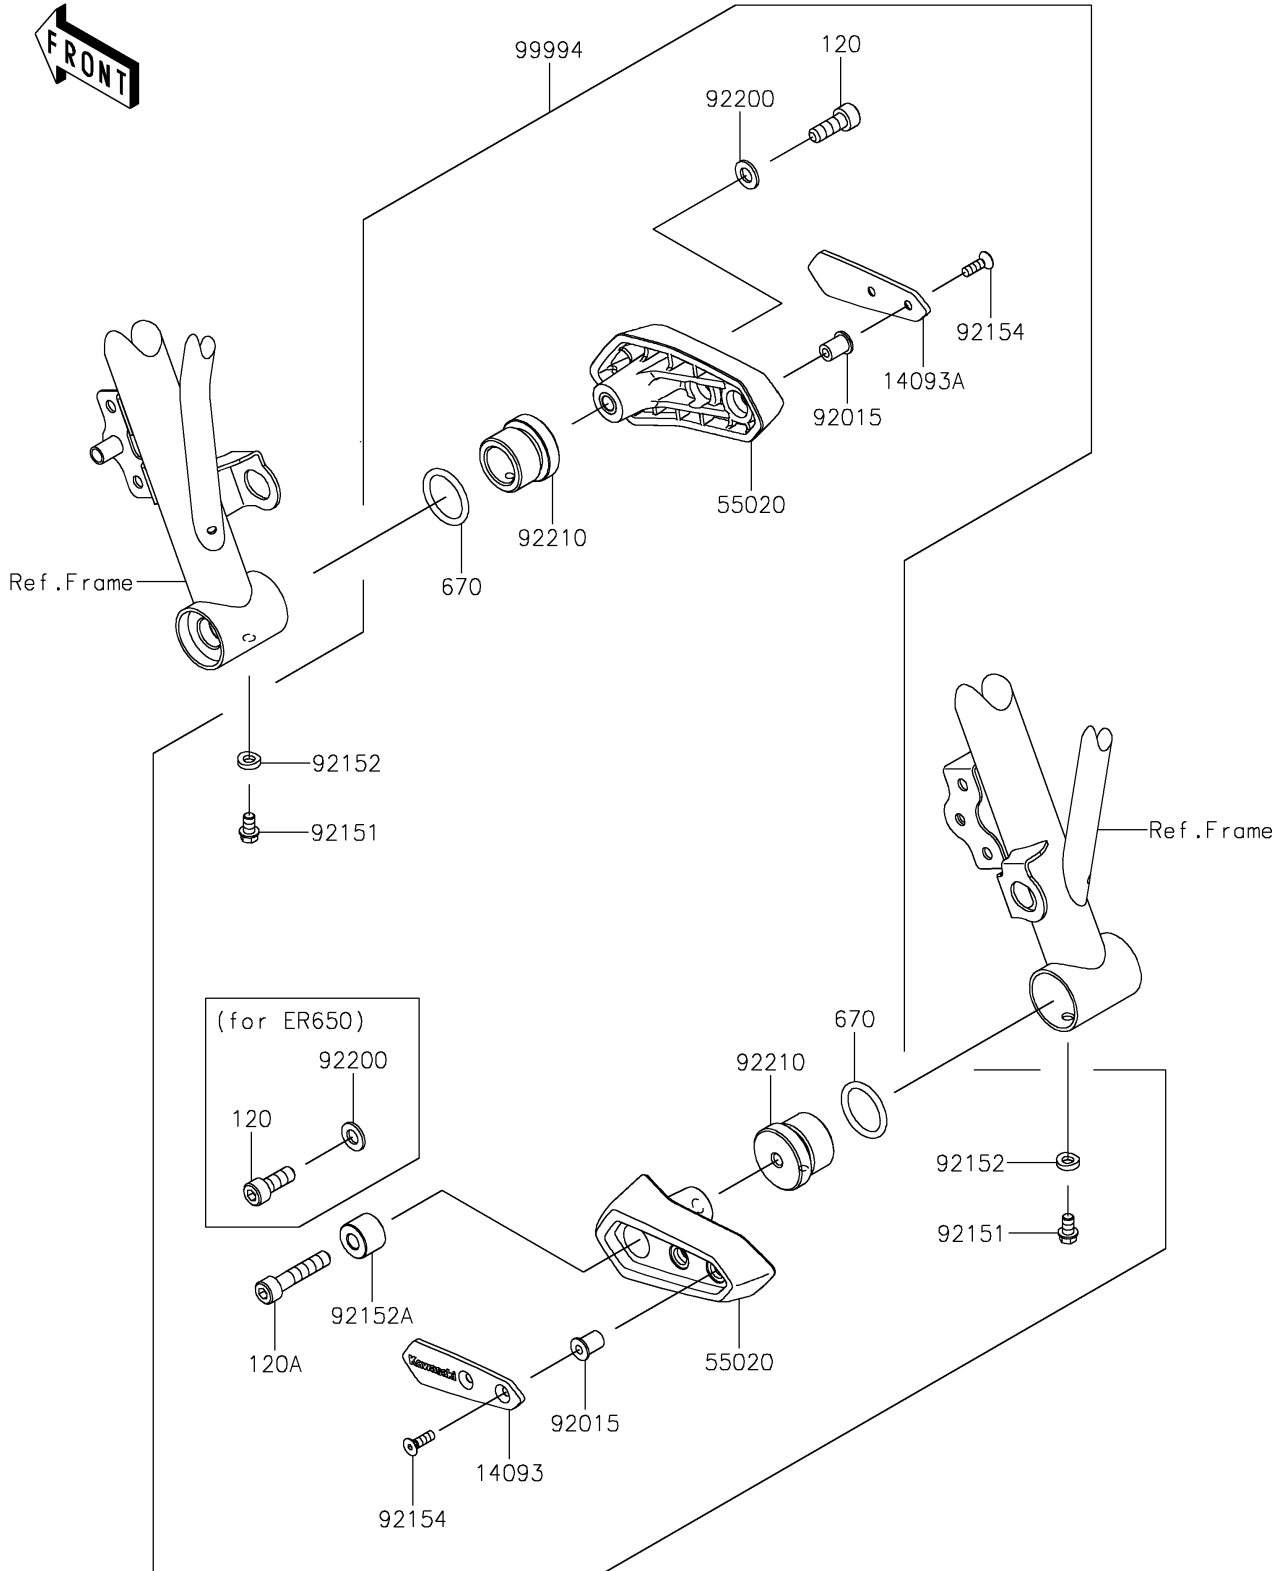

# 2024 Ninja® 650 PARTS DIAGRAM

Accessory(Frame Slider)

F2910A

## 2024 Ninja® 650 PARTS LIST

Accessory(Frame Slider)

ITEM NAME	PART NUMBER	QUANTITY
COVER,SLIDER,LH (Ref # 14093)	14093-0350	1
COVER,SLIDER,RH (Ref # 14093A)	14093-0351	1
GUARD (Ref # 55020)	55020-1997	2
NUT,WELL,5MM (Ref # 92015)	92015-1757	4
BOLT,6X10 (Ref # 92151)	92151-1277	2
COLLAR,6.3X12 (Ref # 92152)	92152-2236	2
COLLAR,8.3X20X15 (Ref # 92152A)	92152-2237	1
BOLT,SOCKET,5X16 (Ref # 92154)	92154-1014	4
WASHER,8.4X16X1.6 (Ref # 92200)	92200-0807	2
NUT (Ref # 92210)	92210-1505	2
KIT-ACCESSORY,FRAME SLIDER (Ref # 99994)	99994-0797	1
BOLT-SOCKET,8X22 (Ref # 120)	120CA0822	2
BOLT-SOCKET,8X40 (Ref # 120A)	120CA0840	1
O RING,26MM (Ref # 670)	670B3026	2