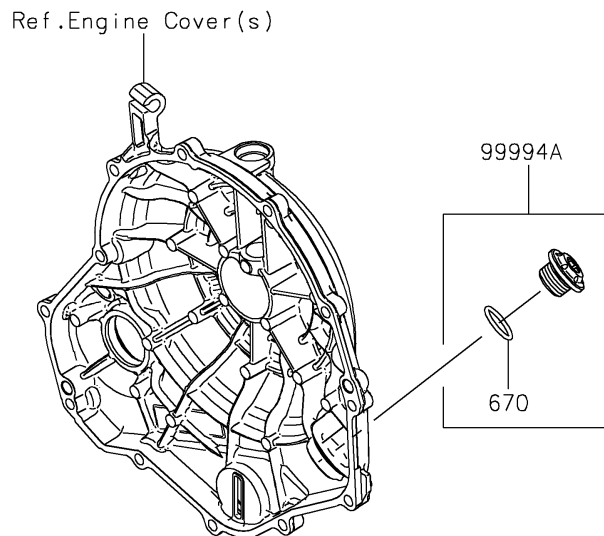

2024 Ninja® 650 PARTS DIAGRAM

Accessory(Radiator Screen and Cap)

F2910

2024 Ninja® 650 PARTS LIST

Accessory(Radiator Screen and Cap)

ITEM NAME	PART NUMBER	QUANTITY
WASHER,7X16X1.2 (Ref # 92022)	92022-024	4
NUT,CLIP,6MM (Ref # 92210)	92210-0867	4
KIT-ACCESSORY,RADIATOR SCREEN (Ref # 99994)	99994-0795	1
KIT-ACC,OIL FILLER CAP,BLACK (Ref # 99994A)	99994-1229	1
BOLT-UPSET-WP (Ref # 186)	186BA0616	4
O RING,20MM (Ref # 670)	670B2020	1