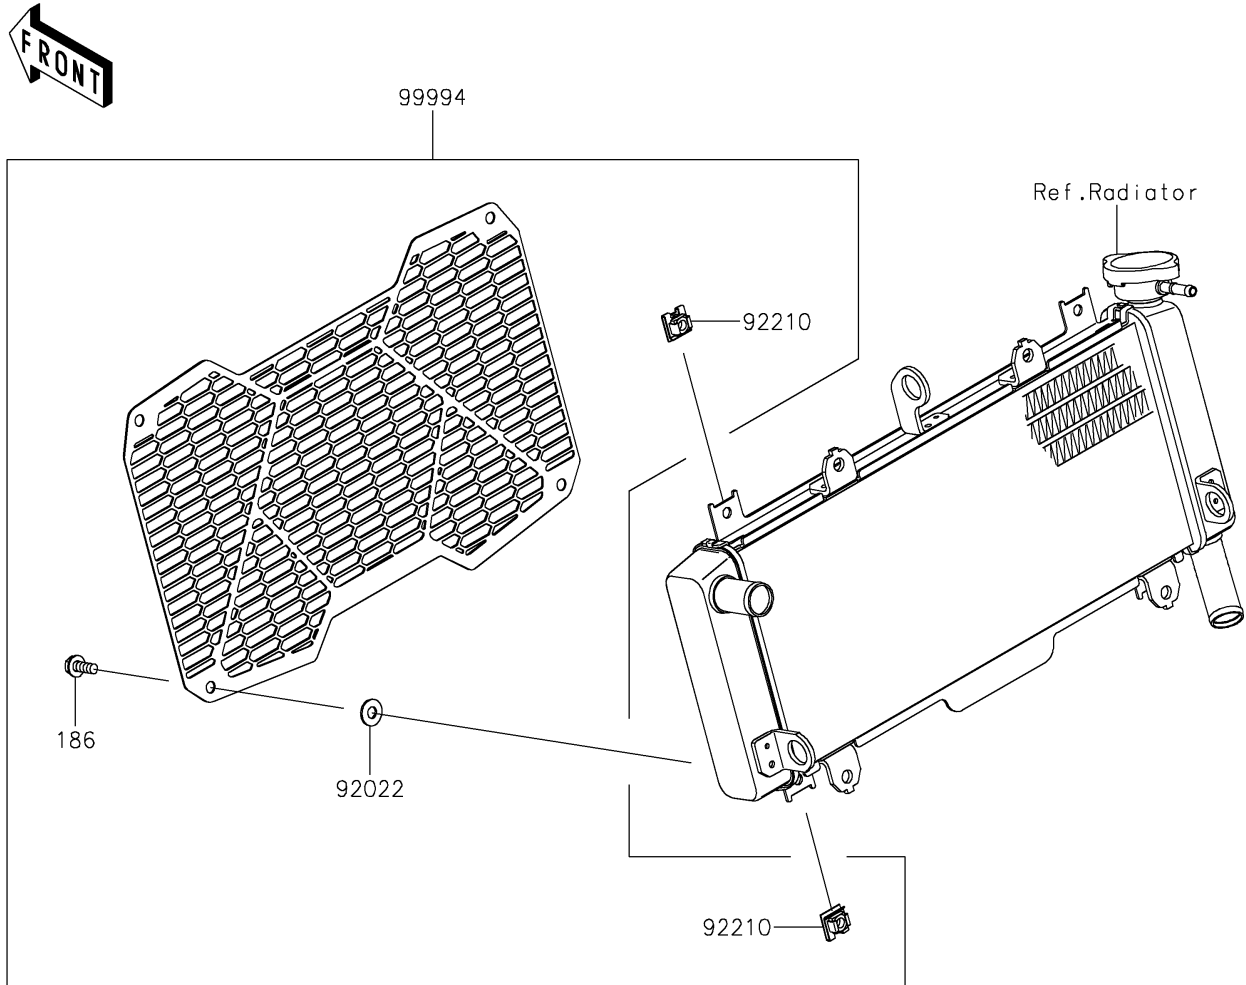

2024 Ninja® 650 PARTS DIAGRAM

Accessory(Radiator Screen and Cap)

F2910

2024 Ninja® 650 PARTS LIST

Accessory(Radiator Screen and Cap)

ITEM NAME	PART NUMBER	QUANTITY
WASHER,7X16X1.2 (Ref # 92022)	92022-024	4
NUT,CLIP,6MM (Ref # 92210)	92210-0867	4
KIT-ACCESSORY,RADIATOR SCREEN (Ref # 99994)	99994-0795	1
KIT-ACC,OIL FILLER CAP,BLACK (Ref # 99994A)	99994-1229	1
BOLT-UPSET-WP (Ref # 186)	186BA0616	4
O RING,20MM (Ref # 670)	670B2020	1