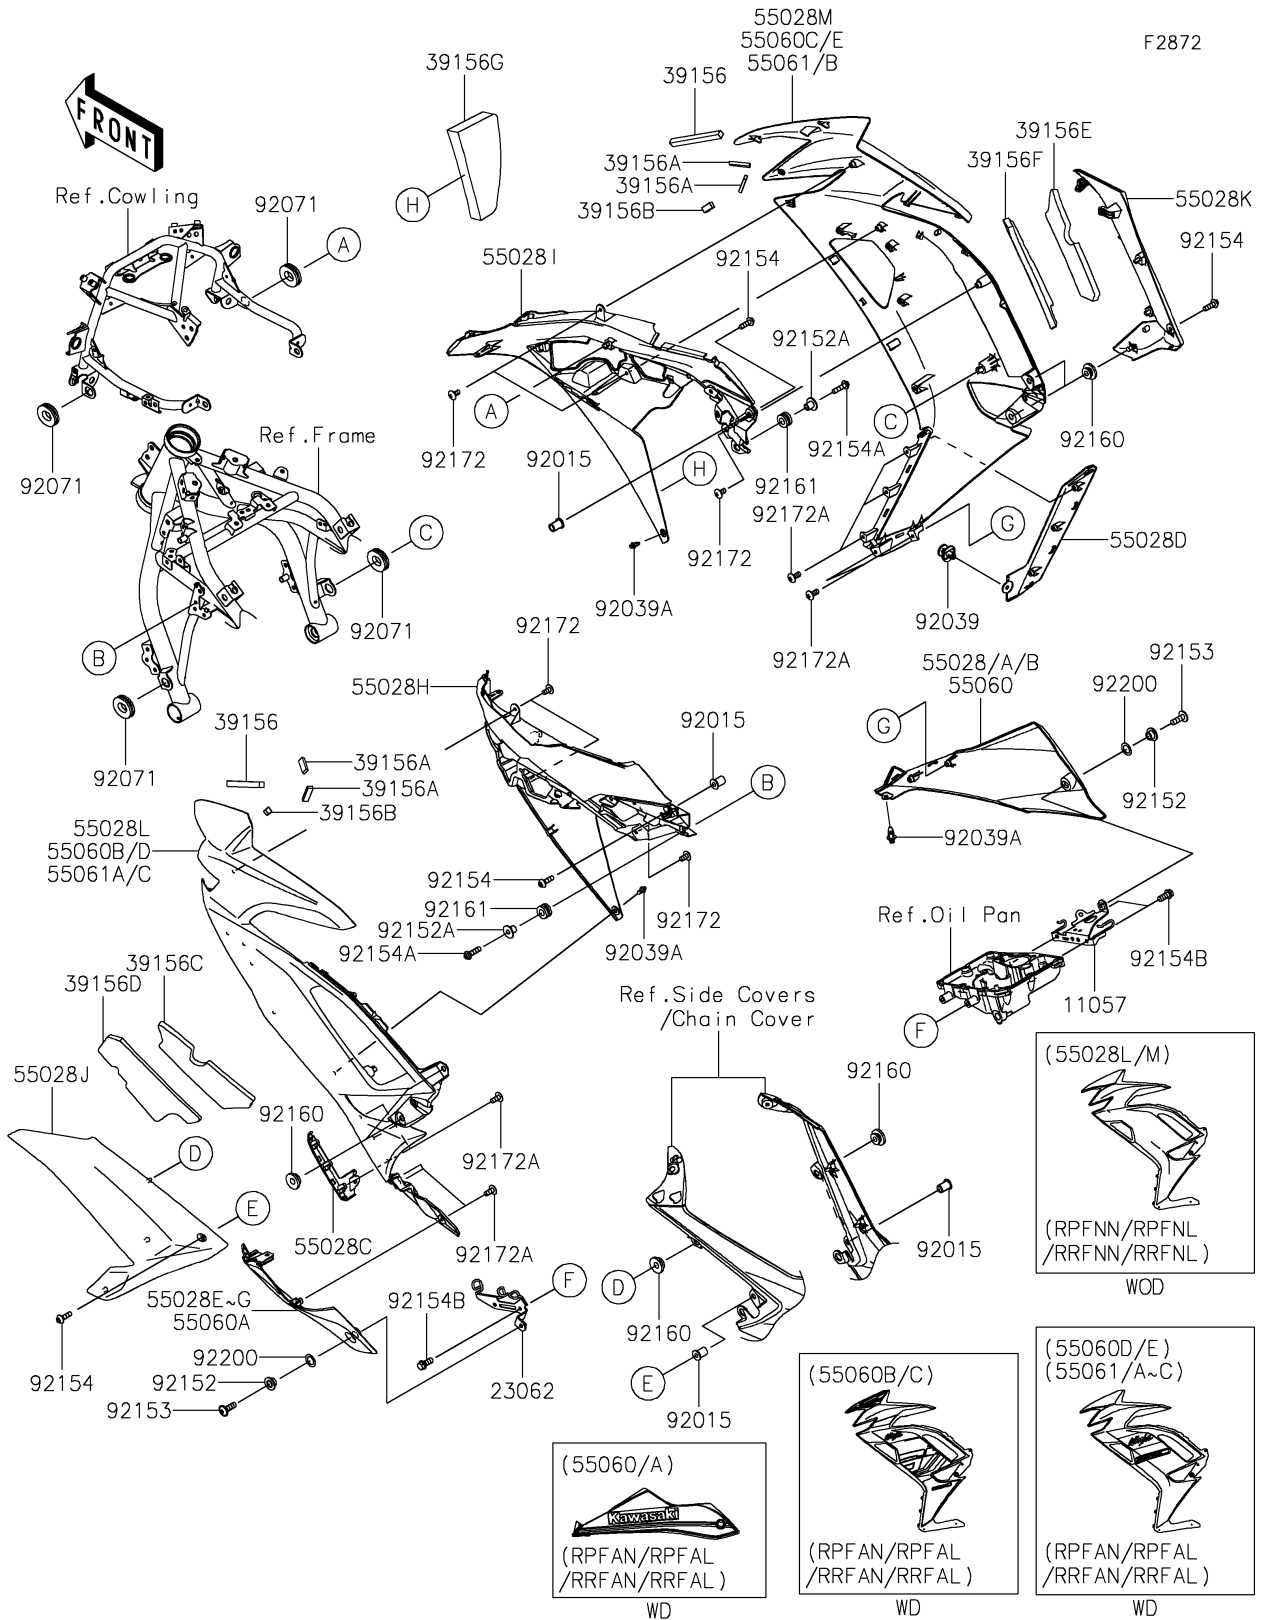

2024 Ninja® 650 PARTS DIAGRAM

Cowling Lower

2024 Ninja® 650 PARTS LIST

Cowling Lowers

ITEM NAME	PART NUMBER	QUANTITY
BRACKET,LWR COWL.,RH (Ref # 11057)	11057-0133	1
BRACKET-COMP,LWR,LH (Ref # 23062)	23062-1247	1
PAD,120X10X10 (Ref # 39156)	39156-2502	2
PAD,37X10X5 (Ref # 39156A)	39156-2504	4
PAD,20X10X8 (Ref # 39156B)	39156-2581	2
PAD,SIDE COWL.,RR,LH,UPP (Ref # 39156C)	39156-2621	1
PAD,SIDE COWL.,RR,LH,LWR (Ref # 39156D)	39156-2622	1
PAD,SIDE COWL.,RR,RH,UPP (Ref # 39156E)	39156-2623	1
PAD,SIDE COWL.,RR,RH,LWR (Ref # 39156F)	39156-2624	1
PAD (Ref # 39156G)	39156-2814	1
COWLING,LWR,RH,EBONY (Ref # 55028B)	55028-0599-H8	1
COWLING,LWR,FR,LH (Ref # 55028C)	55028-0600	1
COWLING,LWR,FR,RH (Ref # 55028D)	55028-0601	1
COWLING,LWR,LH,EBONY (Ref # 55028G)	55028-0634-H8	1
COWLING,SIDE,CNT,LH (Ref # 55028H)	55028-0717	1
COWLING,SIDE,CNT,RH (Ref # 55028I)	55028-0718	1
COWLING,SIDE,RR,LH (Ref # 55028J)	55028-0797	1
COWLING,SIDE,RR,RH (Ref # 55028K)	55028-0798	1
COWLING,SIDE,LH,M.M.G.GRAY (Ref # 55028L)	55028-0828-68P	1
COWLING,SIDE,RH,M.M.G.GRAY (Ref # 55028M)	55028-0829-68P	1
NUT,WELL,5MM (Ref # 92015)	92015-1757	4
RIVET,HOLE 8MM (Ref # 92039)	92039-0014	1
RIVET (Ref # 92039A)	92039-0709	3
GROMMET (Ref # 92071)	92071-1043	4
COLLAR (Ref # 92152)	92152-1359	2
COLLAR (Ref # 92152A)	92152-1592	2
BOLT,6X18 (Ref # 92153)	92153-0478	2
BOLT,SOCKET,5X16 (Ref # 92154)	92154-0209	4
BOLT,SOCKET,5X20 (Ref # 92154A)	92154-0210	2

2024 Ninja® 650 PARTS LIST

Cowling Lowers

ITEM NAME	PART NUMBER	QUANTITY
BOLT,FLANGED,6X14 (Ref # 92154B)	92154-1426	4
DAMPER (Ref # 92160)	92160-1613	6
DAMPER,8X16X8.6 (Ref # 92161)	92161-0685	2
SCREW,TAPPING,5X10 (Ref # 92172)	92172-0262	6
SCREW,5X12 (Ref # 92172A)	92172-0821	11
WASHER,10.4X15.9X0.5 (Ref # 92200)	92200-0157	2