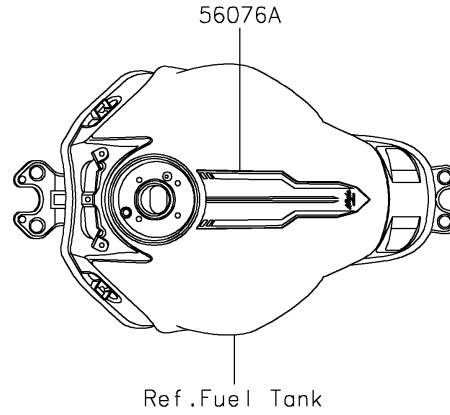

2024 Ninja® 650 PARTS DIAGRAM

Decals(M.M.G.Gray)(RRFNN/RRFNL)

F2861C

2024 Ninja® 650 PARTS LIST

Decals(M.M.G.Gray)(RRFNN/RRFNL)

ITEM NAME	PART NUMBER	QUANTITY
MARK,FUEL TANK,KAWASAKI (Ref # 56054)	56054-1988	2
MARK,WINDSHIELD,KAWASAKI (Ref # 56054A)	56054-2261	1
MARK,TAIL COVER,650 (Ref # 56054B)	56054-2980	2
PATTERN,WHEEL,GRN/BLK,4X1353 (Ref # 56076)	56076-4003	4
PATTERN,FUEL TANK (Ref # 56076A)	56076-7478	1
PATTERN,SIDE COWL.,LH (Ref # 56076B)	56076-7479	1
PATTERN,SIDE COWL.,RH (Ref # 56076C)	56076-7480	1
RIM STRIPE APPLICATOR (Ref # 57001)	57001-1752	AR