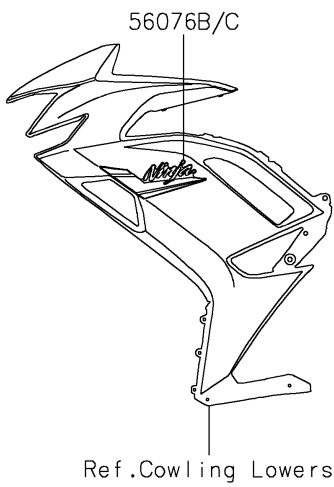

2024 Ninja® 650 PARTS DIAGRAM

Decals(M.M.G.Gray)(RRFNN/RRFNL)

F2861C

2024 Ninja® 650 PARTS LIST

Decals(M.M.G.Gray)(RRFNN/RRFNL)

ITEM NAME	PART NUMBER	QUANTITY
MARK,FUEL TANK,KAWASAKI (Ref # 56054)	56054-1988	2
MARK,WINDSHIELD,KAWASAKI (Ref # 56054A)	56054-2261	1
MARK,TAIL COVER,650 (Ref # 56054B)	56054-2980	2
PATTERN,WHEEL,GRN/BLK,4X1353 (Ref # 56076)	56076-4003	4
PATTERN,FUEL TANK (Ref # 56076A)	56076-7478	1
PATTERN,SIDE COWL.,LH (Ref # 56076B)	56076-7479	1
PATTERN,SIDE COWL.,RH (Ref # 56076C)	56076-7480	1
RIM STRIPE APPLICATOR (Ref # 57001)	57001-1752	AR