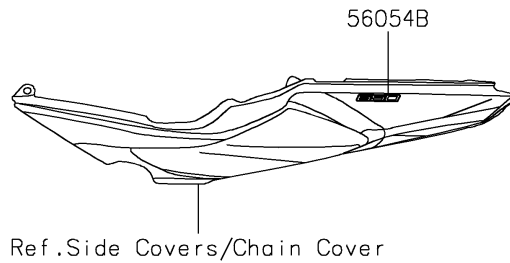

2024 Ninja® 650 PARTS DIAGRAM

Decals(M.M.G.Gray)(RRFNN/RRFNL)

F2861C

2024 Ninja® 650 PARTS LIST

Decals(M.M.G.Gray)(RRFNN/RRFNL)

ITEM NAME	PART NUMBER	QUANTITY
MARK,FUEL TANK,KAWASAKI (Ref # 56054)	56054-1988	2
MARK,WINDSHIELD,KAWASAKI (Ref # 56054A)	56054-2261	1
MARK,TAIL COVER,650 (Ref # 56054B)	56054-2980	2
PATTERN,WHEEL,GRN/BLK,4X1353 (Ref # 56076)	56076-4003	4
PATTERN,FUEL TANK (Ref # 56076A)	56076-7478	1
PATTERN,SIDE COWL.,LH (Ref # 56076B)	56076-7479	1
PATTERN,SIDE COWL.,RH (Ref # 56076C)	56076-7480	1
RIM STRIPE APPLICATOR (Ref # 57001)	57001-1752	AR