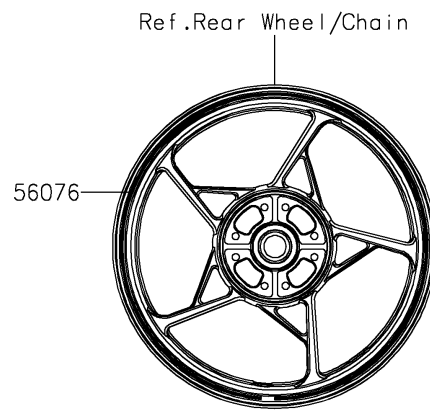

2024 Ninja® 650 PARTS DIAGRAM

Decals(M.M.G.Gray)(RRFNN/RRFNL)

F2861C

2024 Ninja® 650 PARTS LIST

Decals(M.M.G.Gray)(RRFNN/RRFNL)

ITEM NAME	PART NUMBER	QUANTITY
MARK,FUEL TANK,KAWASAKI (Ref # 56054)	56054-1988	2
MARK,WINDSHIELD,KAWASAKI (Ref # 56054A)	56054-2261	1
MARK,TAIL COVER,650 (Ref # 56054B)	56054-2980	2
PATTERN,WHEEL,GRN/BLK,4X1353 (Ref # 56076)	56076-4003	4
PATTERN,FUEL TANK (Ref # 56076A)	56076-7478	1
PATTERN,SIDE COWL.,LH (Ref # 56076B)	56076-7479	1
PATTERN,SIDE COWL.,RH (Ref # 56076C)	56076-7480	1
RIM STRIPE APPLICATOR (Ref # 57001)	57001-1752	AR