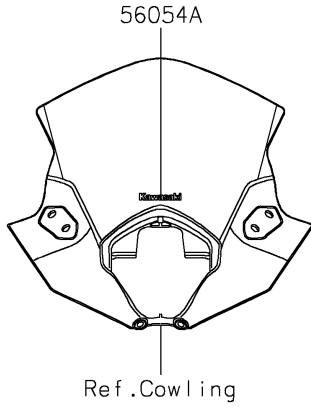

2024 Ninja® 650 PARTS DIAGRAM

Decals(M.M.G.Gray)(RRFNN/RRFNL)

F2861C

2024 Ninja® 650 PARTS LIST

Decals(M.M.G.Gray)(RRFNN/RRFNL)

ITEM NAME	PART NUMBER	QUANTITY
MARK,FUEL TANK,KAWASAKI (Ref # 56054)	56054-1988	2
MARK,WINDSHIELD,KAWASAKI (Ref # 56054A)	56054-2261	1
MARK,TAIL COVER,650 (Ref # 56054B)	56054-2980	2
PATTERN,WHEEL,GRN/BLK,4X1353 (Ref # 56076)	56076-4003	4
PATTERN,FUEL TANK (Ref # 56076A)	56076-7478	1
PATTERN,SIDE COWL.,LH (Ref # 56076B)	56076-7479	1
PATTERN,SIDE COWL.,RH (Ref # 56076C)	56076-7480	1
RIM STRIPE APPLICATOR (Ref # 57001)	57001-1752	AR