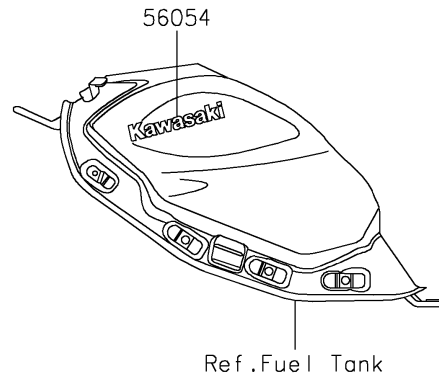

2024 Ninja® 650 PARTS DIAGRAM

Decals(M.M.G.Gray)(RRFNN/RRFNL)

F2861C

2024 Ninja® 650 PARTS LIST

Decals(M.M.G.Gray)(RRFNN/RRFNL)

ITEM NAME	PART NUMBER	QUANTITY
MARK,FUEL TANK,KAWASAKI (Ref # 56054)	56054-1988	2
MARK,WINDSHIELD,KAWASAKI (Ref # 56054A)	56054-2261	1
MARK,TAIL COVER,650 (Ref # 56054B)	56054-2980	2
PATTERN,WHEEL,GRN/BLK,4X1353 (Ref # 56076)	56076-4003	4
PATTERN,FUEL TANK (Ref # 56076A)	56076-7478	1
PATTERN,SIDE COWL.,LH (Ref # 56076B)	56076-7479	1
PATTERN,SIDE COWL.,RH (Ref # 56076C)	56076-7480	1
RIM STRIPE APPLICATOR (Ref # 57001)	57001-1752	AR