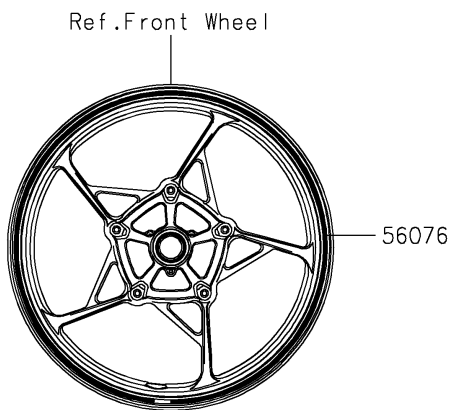

2024 Ninja® 650 PARTS DIAGRAM

Decals(M.M.G.Gray)(RRFNN/RRFNL)

F2861C

2024 Ninja® 650 PARTS LIST

Decals(M.M.G.Gray)(RRFNN/RRFNL)

ITEM NAME	PART NUMBER	QUANTITY
MARK,FUEL TANK,KAWASAKI (Ref # 56054)	56054-1988	2
MARK,WINDSHIELD,KAWASAKI (Ref # 56054A)	56054-2261	1
MARK,TAIL COVER,650 (Ref # 56054B)	56054-2980	2
PATTERN,WHEEL,GRN/BLK,4X1353 (Ref # 56076)	56076-4003	4
PATTERN,FUEL TANK (Ref # 56076A)	56076-7478	1
PATTERN,SIDE COWL.,LH (Ref # 56076B)	56076-7479	1
PATTERN,SIDE COWL.,RH (Ref # 56076C)	56076-7480	1
RIM STRIPE APPLICATOR (Ref # 57001)	57001-1752	AR