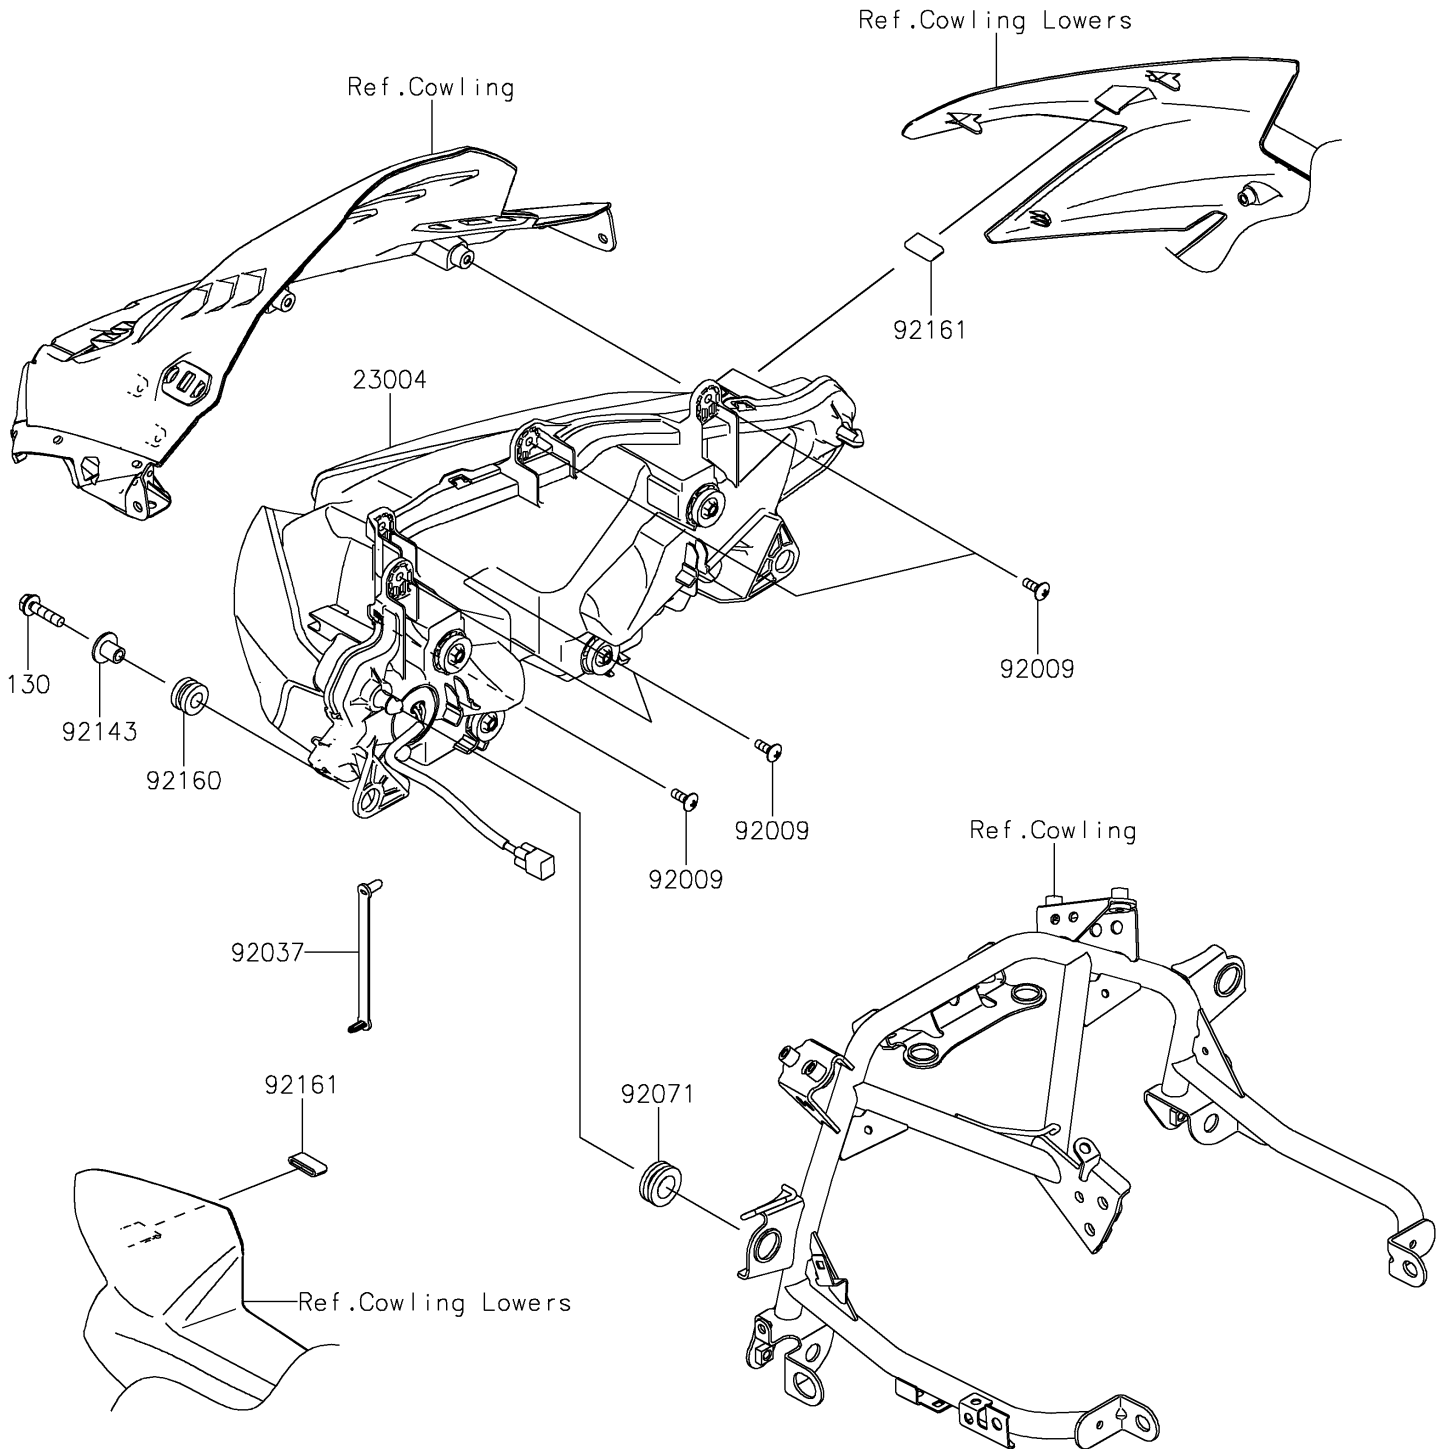

2024 Ninja® 650 PARTS DIAGRAM

Headlight(s)

F2710

2024 Ninja® 650 PARTS LIST

Headlight(s)

ITEM NAME	PART NUMBER	QUANTITY
LAMP-HEAD,LED (Ref # 23004)	23004-0423	1
SCREW,TAPPING,5X14 (Ref # 92009)	92009-1197	5
CLAMP,SPEED,L=80.5 (Ref # 92037)	92037-1903	1
GROMMET (Ref # 92071)	92071-1131	2
COLLAR (Ref # 92143)	92143-1353	2
DAMPER,10X20X12 (Ref # 92160)	92160-1167	2
DAMPER,12X23 (Ref # 92161)	92161-1367	2
BOLT-FLANGED,6X25 (Ref # 130)	130BA0625	2