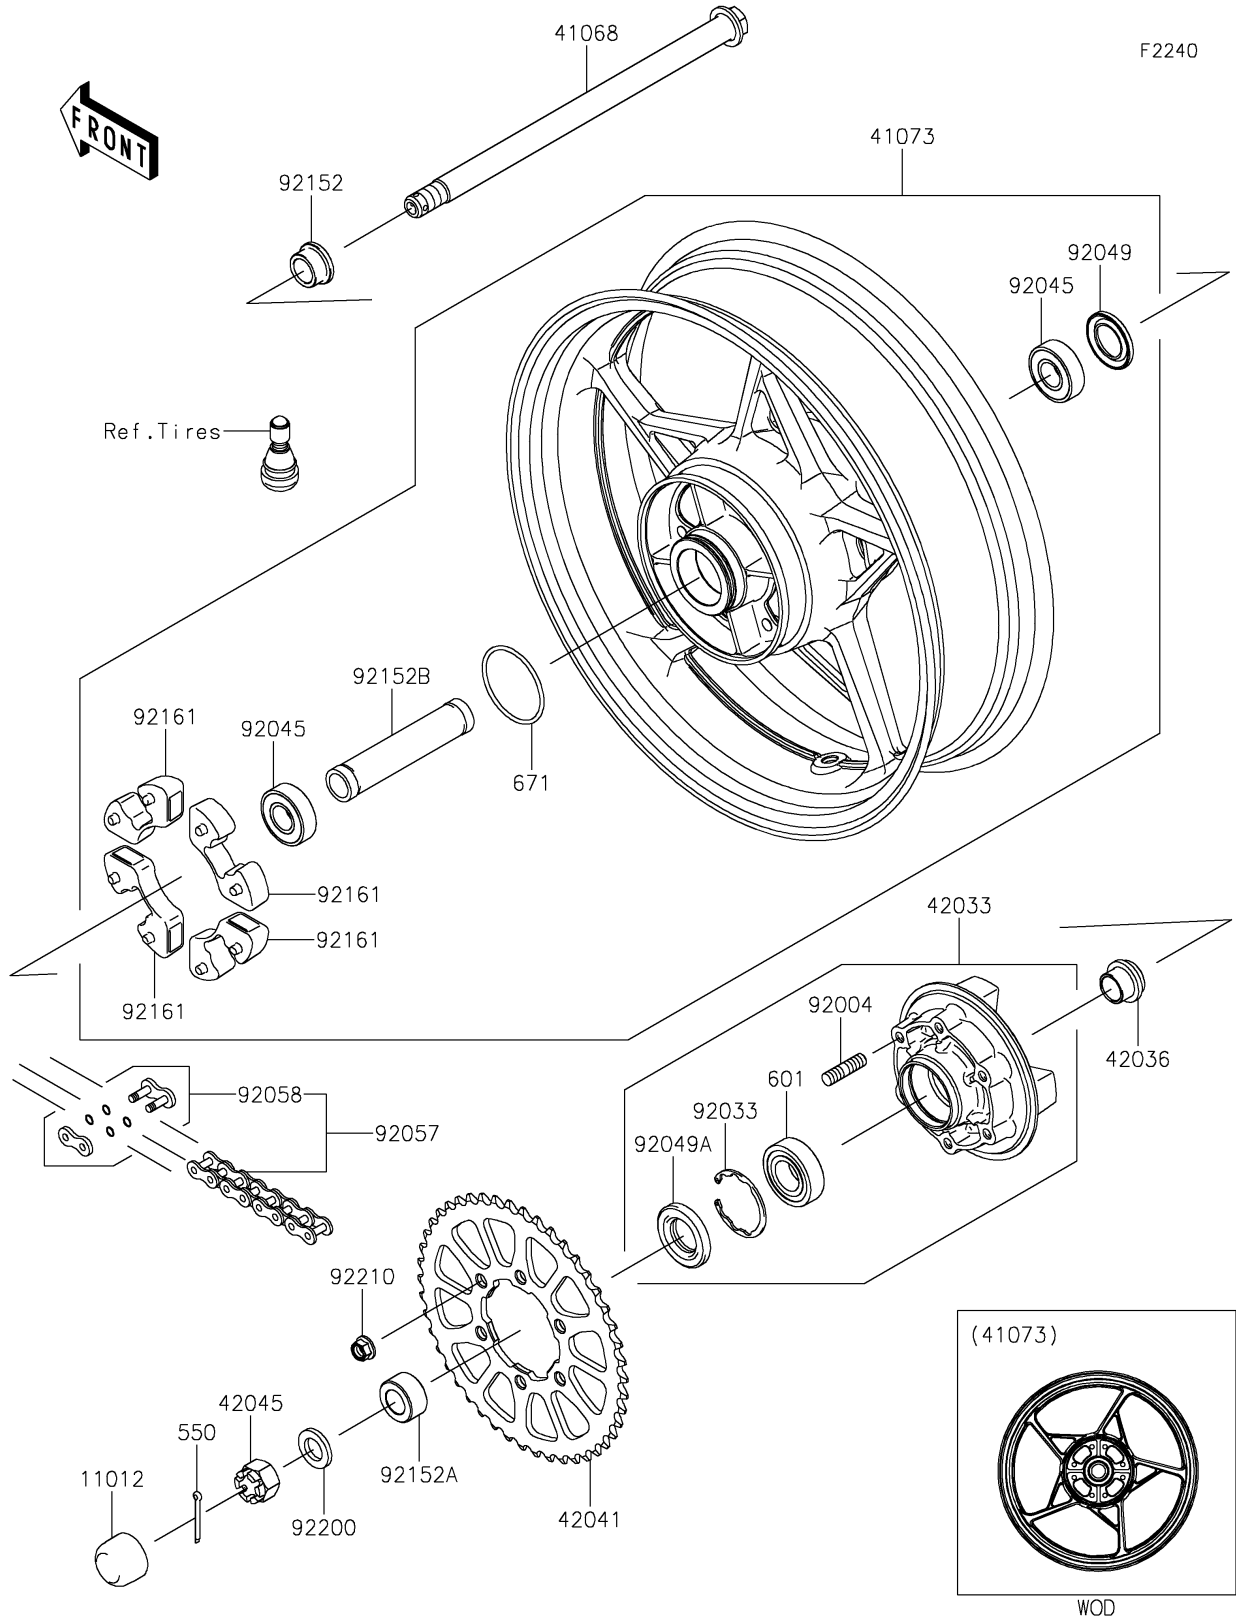

2024 Ninja® 650 PARTS DIAGRAM

Rear Wheel/Chain

2024 Ninja® 650 PARTS LIST

Rear Wheel/Chain

ITEM NAME	PART NUMBER	QUANTITY
CAP,AXLE NUT (Ref # 11012)	11012-1590	1
AXLE,RR,20X339.9 (Ref # 41068)	41068-0617	1
WHEEL-ASSY,RR,G.BLACK (Ref # 41073)	41073-0704-QT	1
COUPLING-ASSY,RR HUB (Ref # 42033)	42033-0570	1
SLEEVE,RR HUB,L=23 (Ref # 42036)	42036-1251	1
SPROCKET-HUB,46T (Ref # 42041)	42041-0177	1
NUT,CASTLE,18MM (Ref # 42045)	42045-018	1
STUD,10X19 (Ref # 92004)	92004-0048	6
RING-SNAP,52MM (Ref # 92033)	92033-1043	1
BEARING-BALL,20X47X14 (Ref # 92045)	92045-0821	2
SEAL-OIL,28 47 5 (Ref # 92049)	92049-0140	1
SEAL-OIL (Ref # 92049A)	92049-1287	1
CHAIN,DRIVE,DID520VM4X114L (Ref # 92057)	92057-0840	1
JOINT-CHAIN (Ref # 92058)	92058-0077	1
COLLAR,RR AXLE,RH,L=17 (Ref # 92152)	92152-0302	1
COLLAR,20X35X18 (Ref # 92152A)	92152-0751	1
COLLAR,20.2X27.2X133 (Ref # 92152B)	92152-2228	1
DAMPER,SHOCK,RR HUB (Ref # 92161)	92161-0303	4
WASHER,19X32X4 (Ref # 92200)	92200-1865	1
NUT,LOCK,FLANGED,10MM (Ref # 92210)	92210-0276	6
PIN-COTTER,4.0X35 (Ref # 550)	550AA4035	1
BEARING-BALL (Ref # 601)	601B6205UU	1
O RING,60MM (Ref # 671)	671B2560	1