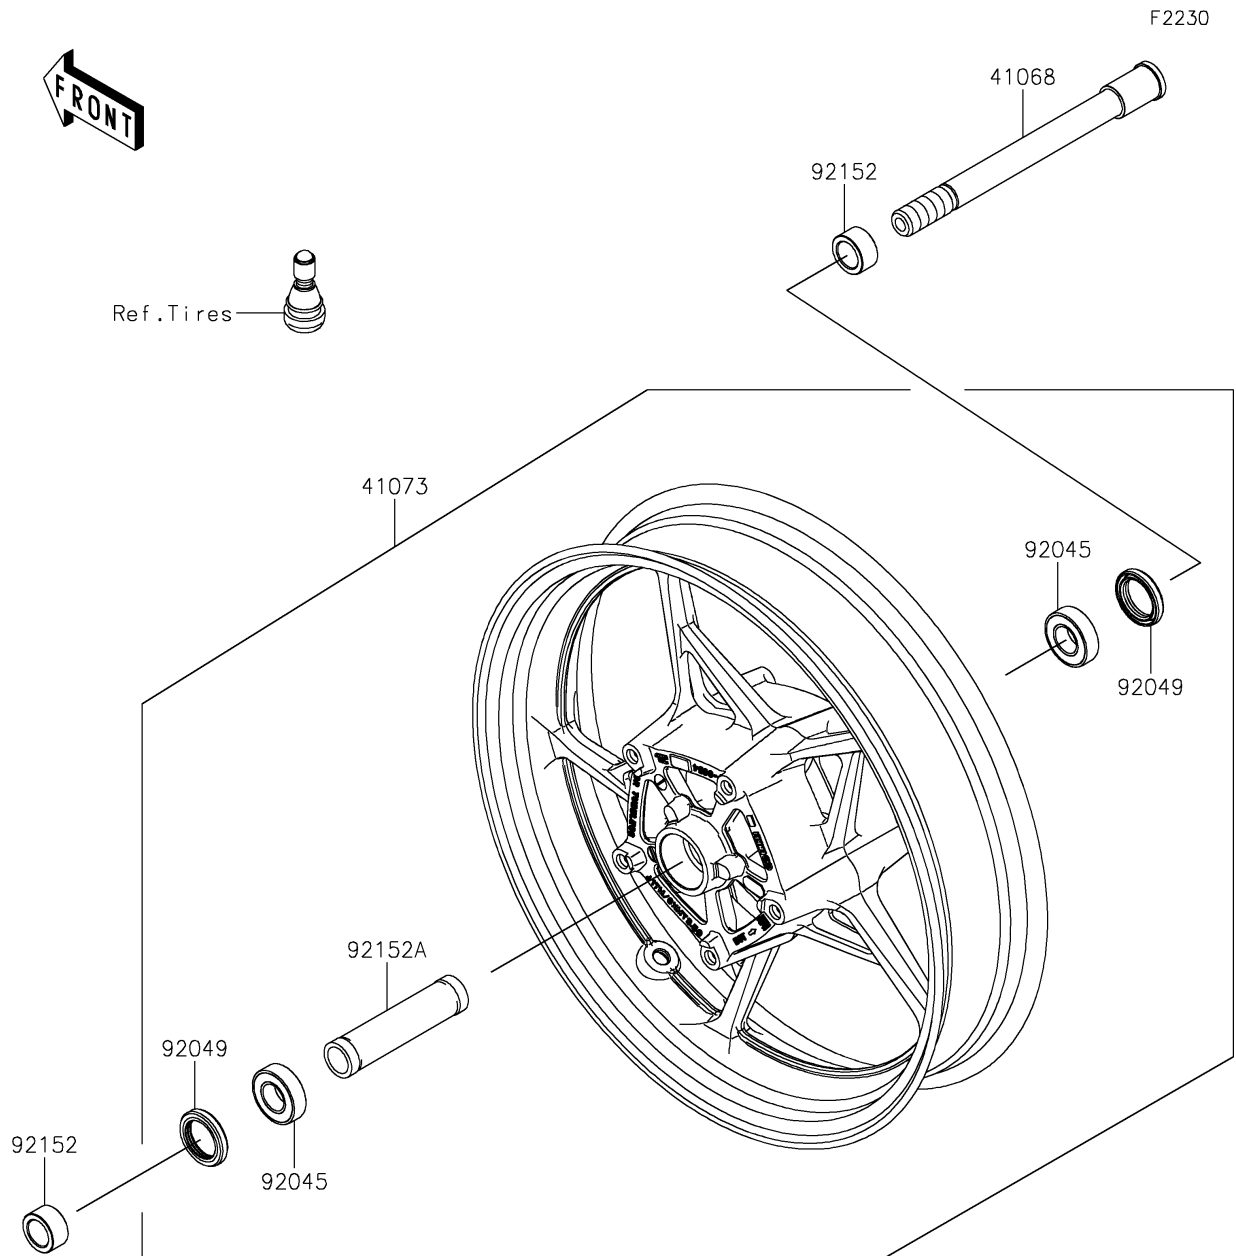

2024 Ninja® 650

PARTS DIAGRAM

Front Wheel

2024 Ninja® 650

PARTS LIST

Front Wheel

ITEM NAME	PART NUMBER	QUANTITY
AXLE,FR,20X209 (Ref # 41068)	41068-0616	1
WHEEL-ASSY,FR,G.BLACK (Ref # 41073)	41073-0702-QT	1
BEARING-BALL,20X42X12 (Ref # 92045)	92045-0820	2
SEAL-OIL,BJN30427 (Ref # 92049)	92049-0130	2
COLLAR,20X30X15.5 (Ref # 92152)	92152-0946	2
COLLAR,20.2X27.2X115 (Ref # 92152A)	92152-2227	1