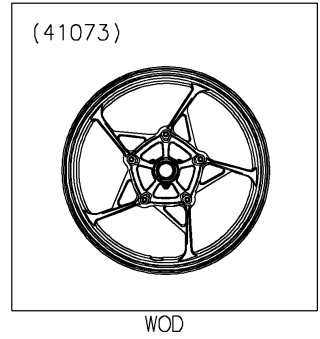

2024 Ninja® 650 PARTS DIAGRAM

Front Wheel

2024 Ninja® 650 PARTS LIST

Front Wheel

ITEM NAME	PART NUMBER	QUANTITY
AXLE,FR,20X209 (Ref # 41068)	41068-0616	1
WHEEL-ASSY,FR,G.BLACK (Ref # 41073)	41073-0702-QT	1
BEARING-BALL,20X42X12 (Ref # 92045)	92045-0820	2
SEAL-OIL,BJN30427 (Ref # 92049)	92049-0130	2
COLLAR,20X30X15.5 (Ref # 92152)	92152-0946	2
COLLAR,20.2X27.2X115 (Ref # 92152A)	92152-2227	1