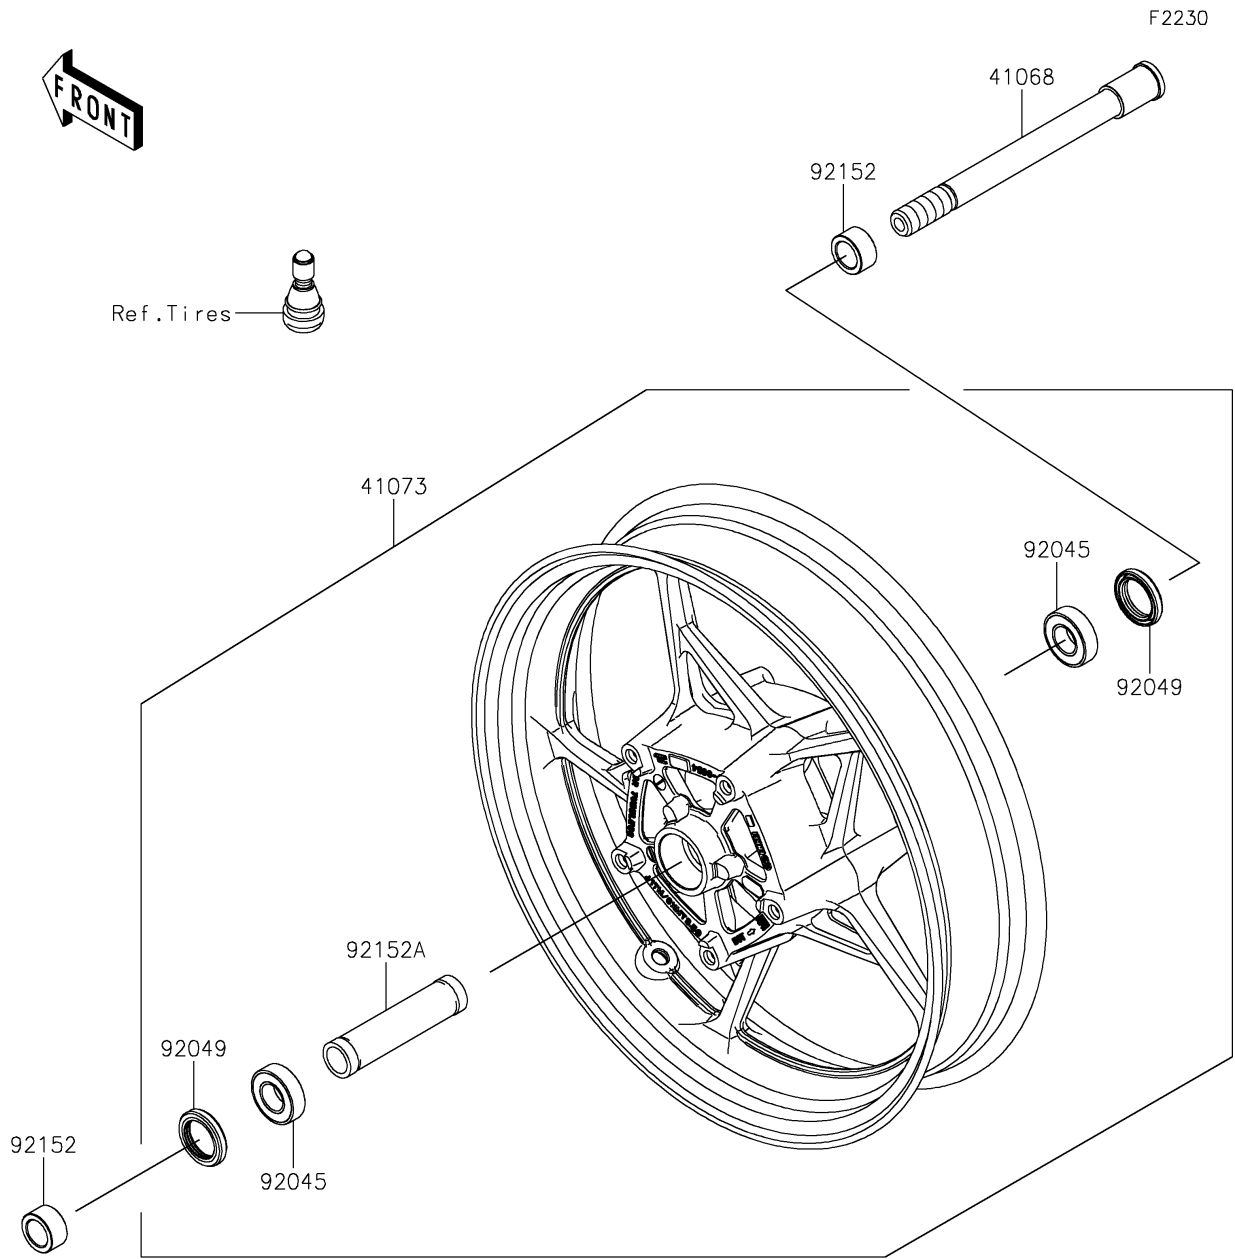

2024 Ninja® 650 PARTS DIAGRAM

Front Wheel

2024 Ninja® 650 PARTS LIST

Front Wheel

ITEM NAME	PART NUMBER	QUANTITY
AXLE,FR,20X209 (Ref # 41068)	41068-0616	1
WHEEL-ASSY,FR,G.BLACK (Ref # 41073)	41073-0702-QT	1
BEARING-BALL,20X42X12 (Ref # 92045)	92045-0820	2
SEAL-OIL,BJN30427 (Ref # 92049)	92049-0130	2
COLLAR,20X30X15.5 (Ref # 92152)	92152-0946	2
COLLAR,20.2X27.2X115 (Ref # 92152A)	92152-2227	1