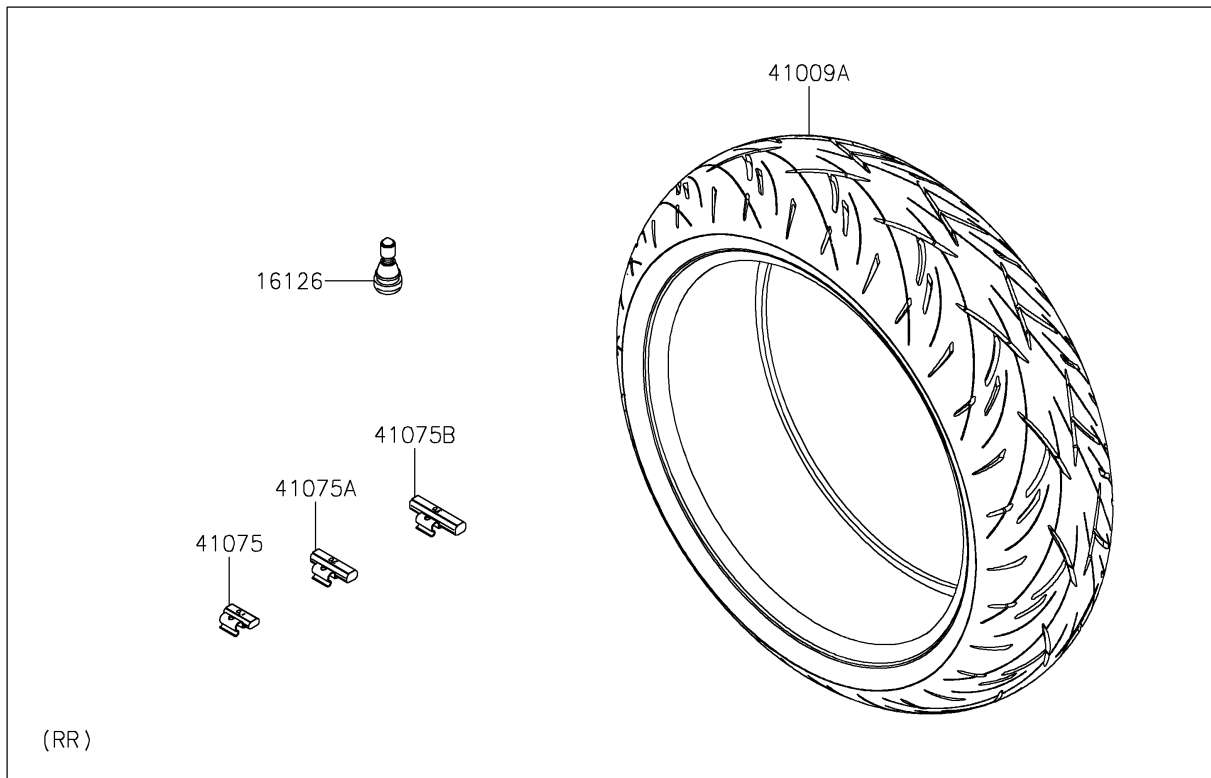

2024 Ninja® 650 PARTS DIAGRAM

Tires

F2210

2024 Ninja® 650 PARTS LIST

Tires

ITEM NAME	PART NUMBER	QUANTITY
VALVE,TIRE (Ref # 16126)	16126-1140	2
TIRE,FR,120/70ZR17(58W) (Ref # 41009)	41009-0832	1
TIRE,RR,160/60ZR17(69W) (Ref # 41009A)	41009-0833	1
BALANCER-WHEEL,10G,SILVER (Ref # 41075)	41075-0007	AR
BALANCER-WHEEL,20G,SILVER (Ref # 41075A)	41075-0008	AR
BALANCER-WHEEL,30G,SILVER (Ref # 41075B)	41075-0009	AR