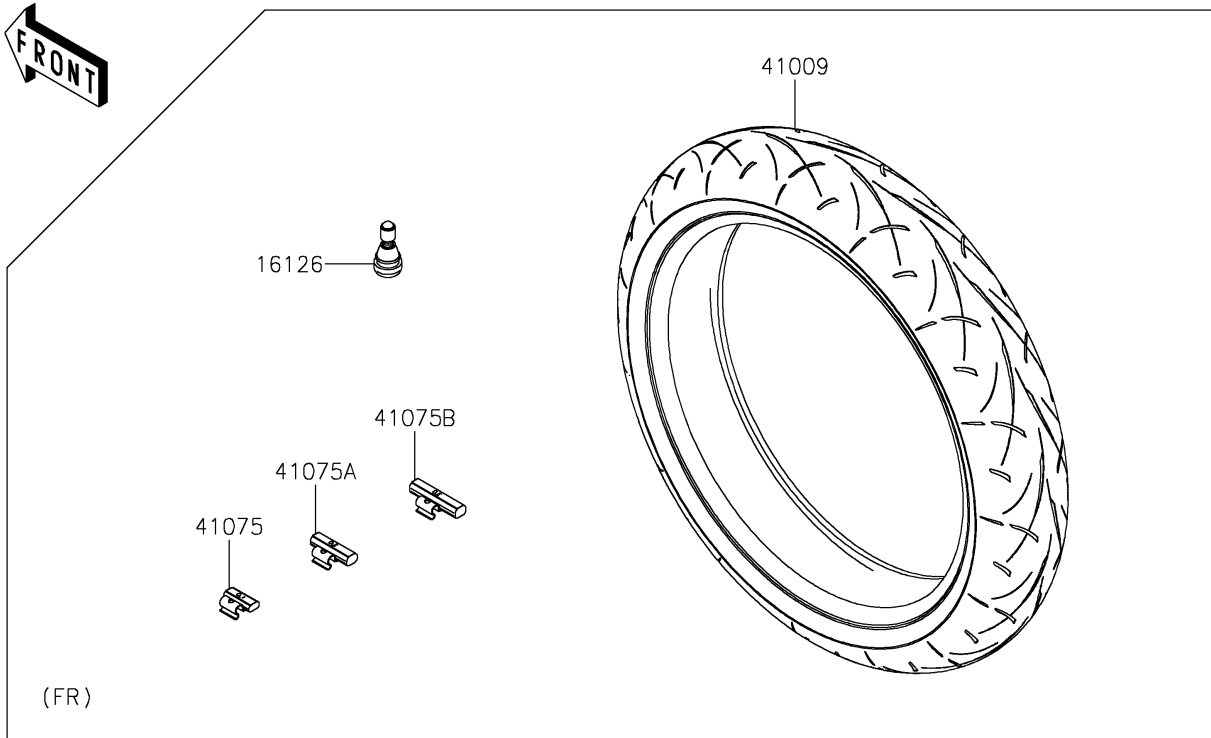

2024 Ninja® 650 PARTS DIAGRAM

Tires

F2210

2024 Ninja® 650 PARTS LIST

Tires

ITEM NAME	PART NUMBER	QUANTITY
VALVE,TIRE (Ref # 16126)	16126-1140	2
TIRE,FR,120/70ZR17(58W) (Ref # 41009)	41009-0832	1
TIRE,RR,160/60ZR17(69W) (Ref # 41009A)	41009-0833	1
BALANCER-WHEEL,10G,SILVER (Ref # 41075)	41075-0007	AR
BALANCER-WHEEL,20G,SILVER (Ref # 41075A)	41075-0008	AR
BALANCER-WHEEL,30G,SILVER (Ref # 41075B)	41075-0009	AR