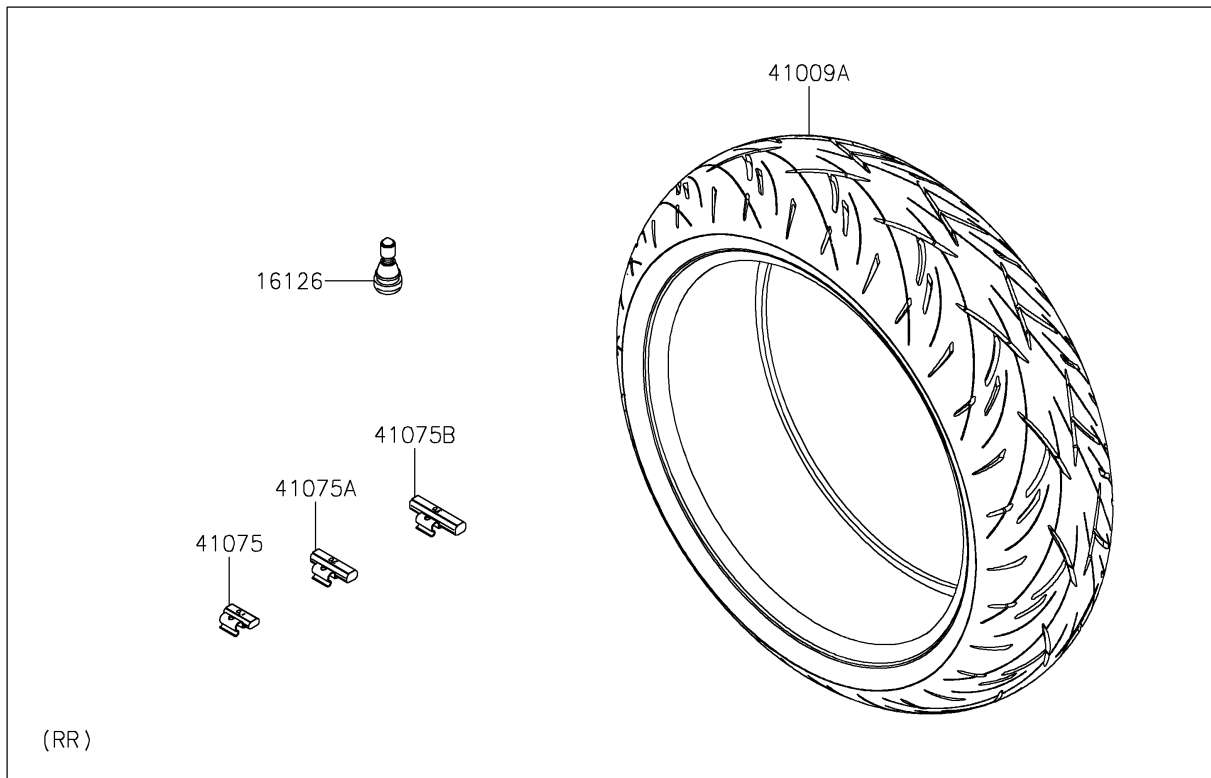

2024 Ninja 650 KRT Edition PARTS DIAGRAM

Tires

F2210

2024 Ninja 650 KRT Edition PARTS LIST

Tires

| ITEM NAME | PART NUMBER | QUANTITY |
|--|-------------|----------|
| VALVE,TIRE (Ref # 16126) | 16126-1140 | 2 |
| TIRE,FR,120/70ZR17(58W) (Ref # 41009) | 41009-0832 | 1 |
| TIRE,RR,160/60ZR17(69W) (Ref # 41009A) | 41009-0833 | 1 |
| BALANCER-WHEEL,10G,SILVER (Ref # 41075) | 41075-0007 | AR |
| BALANCER-WHEEL,20G,SILVER (Ref # 41075A) | 41075-0008 | AR |
| BALANCER-WHEEL,30G,SILVER (Ref # 41075B) | 41075-0009 | AR |