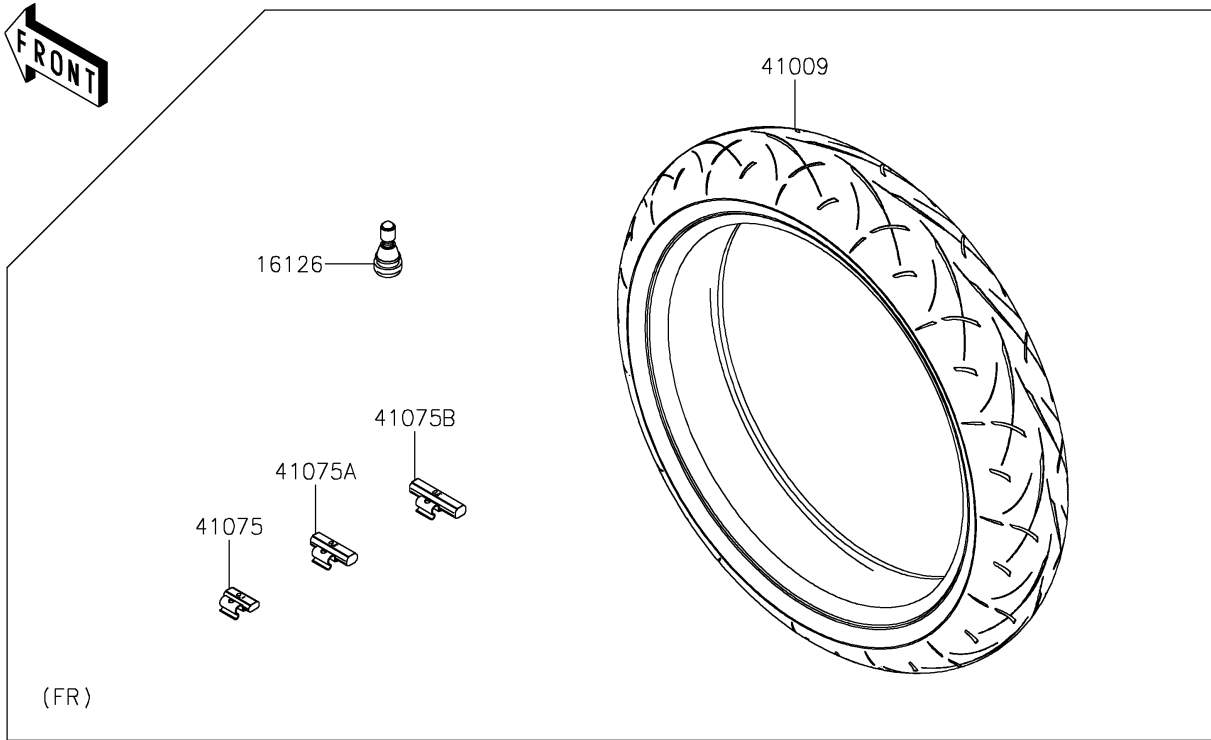

2024 Ninja 650 KRT Edition PARTS DIAGRAM

Tires

F2210

2024 Ninja 650 KRT Edition PARTS LIST

Tires

| ITEM NAME | PART NUMBER | QUANTITY |
|--|-------------|----------|
| VALVE,TIRE (Ref # 16126) | 16126-1140 | 2 |
| TIRE,FR,120/70ZR17(58W) (Ref # 41009) | 41009-0832 | 1 |
| TIRE,RR,160/60ZR17(69W) (Ref # 41009A) | 41009-0833 | 1 |
| BALANCER-WHEEL,10G,SILVER (Ref # 41075) | 41075-0007 | AR |
| BALANCER-WHEEL,20G,SILVER (Ref # 41075A) | 41075-0008 | AR |
| BALANCER-WHEEL,30G,SILVER (Ref # 41075B) | 41075-0009 | AR |