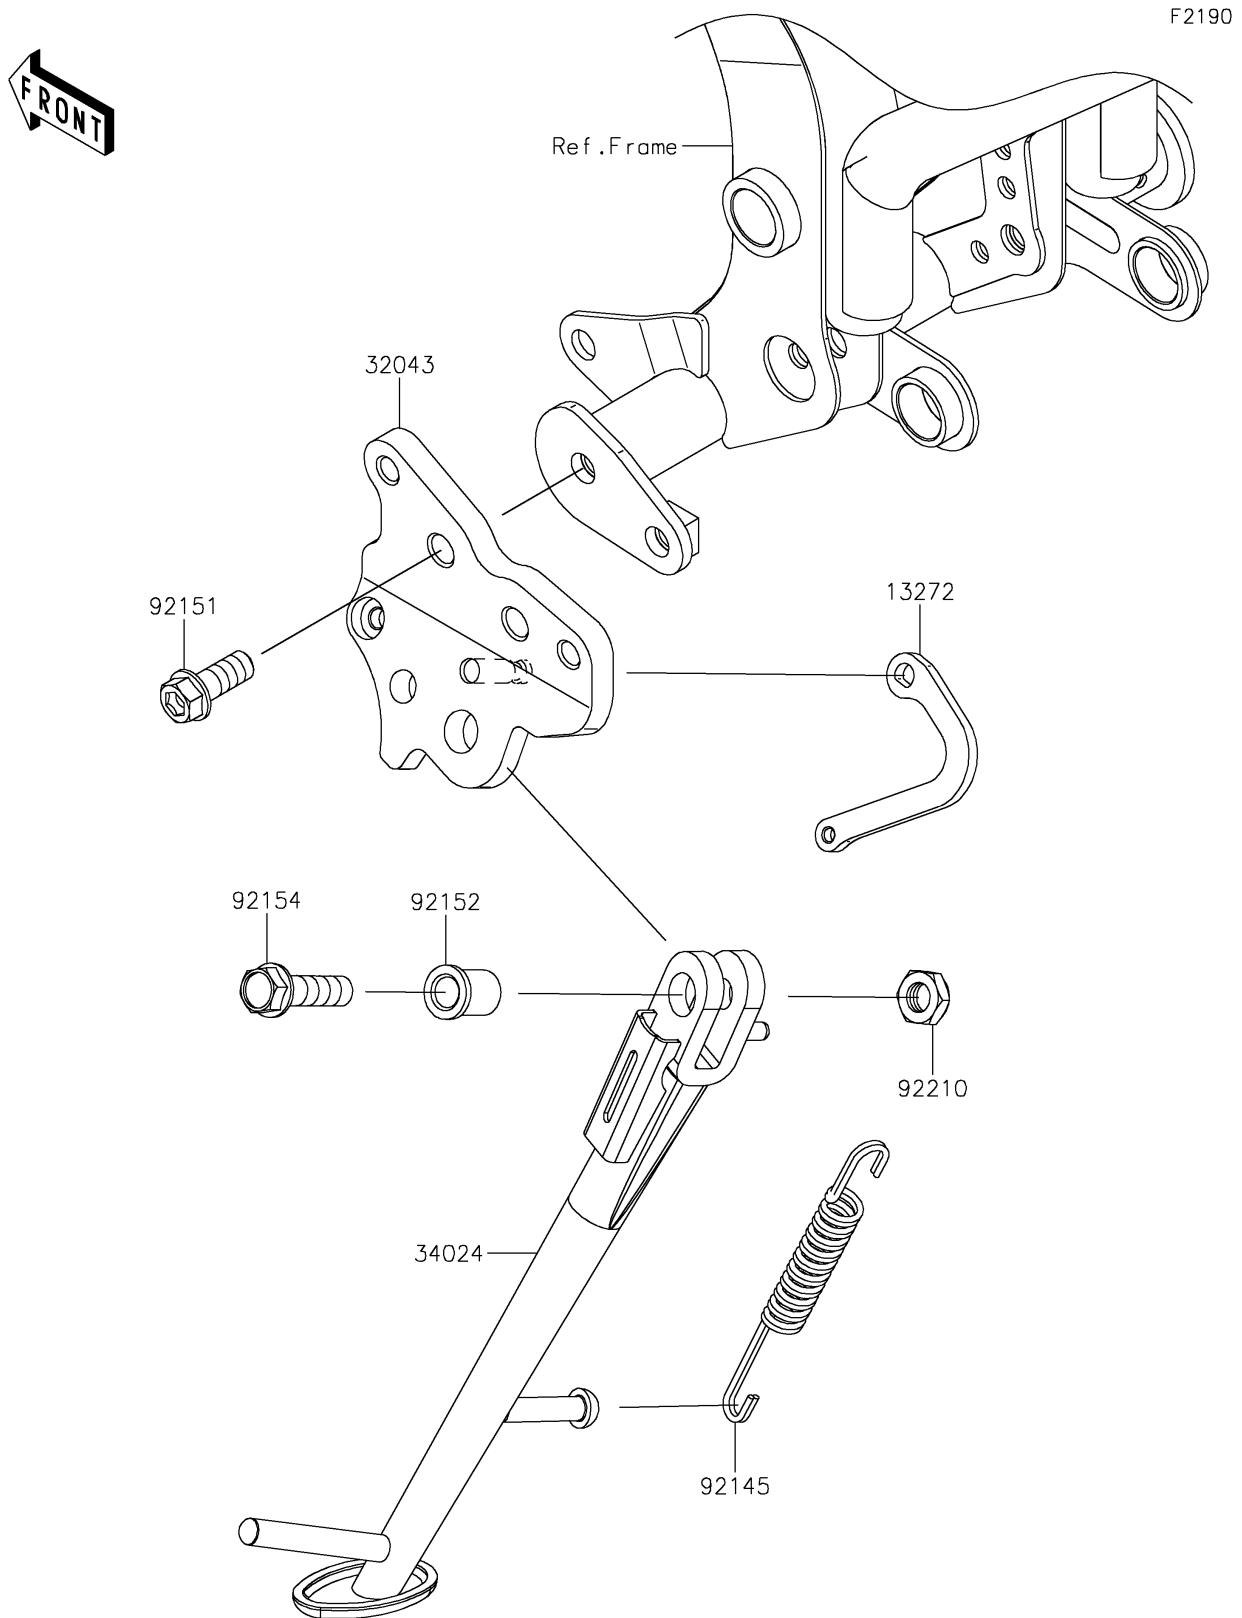

2024 Ninja 650

PARTS DIAGRAM

Stand(s)

2024 Ninja 650

PARTS LIST

Stand(s)

ITEM NAME	PART NUMBER	QUANTITY
PLATE,SPRING (Ref # 13272)	13272-2166	1
BRACKET-STAND (Ref # 32043)	32043-0620	1
STAND-SIDE (Ref # 34024)	34024-0169	1
SPRING,SIDE STAND (Ref # 92145)	92145-1735	1
BOLT,FLANGED,10X25 (Ref # 92151)	92151-1802	2
COLLAR,10.2X18X20.1 (Ref # 92152)	92152-2299	1
BOLT,FLANGED,10X37 (Ref # 92154)	92154-1352	1
NUT,LOCK,10MM (Ref # 92210)	92210-0784	1