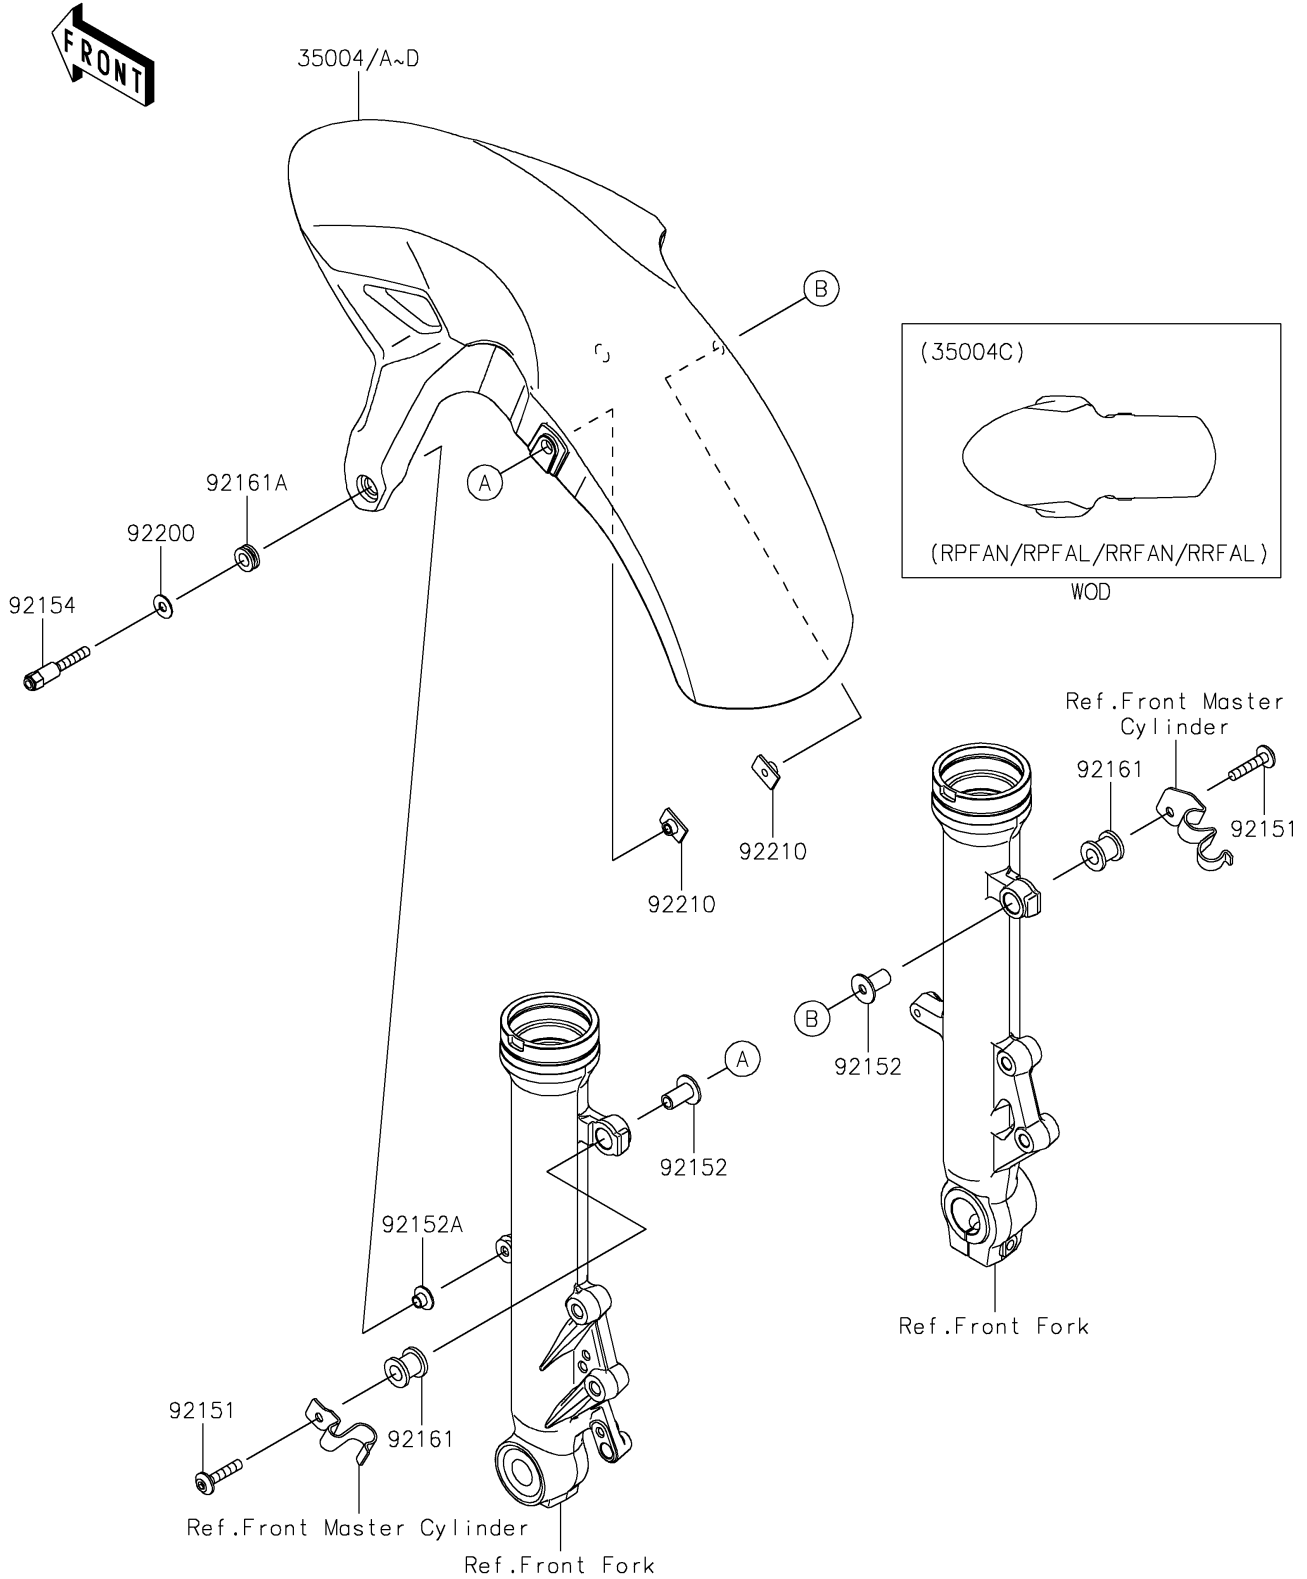

2024 Ninja® 650 PARTS DIAGRAM

Front Fender(s)

F2171

2024 Ninja® 650 PARTS LIST

Front Fender(s)

ITEM NAME	PART NUMBER	QUANTITY
FENDER-FRONT,EBONY (Ref # 35004D)	35004-0358-H8	1
BOLT,SOCKET,6X30 (Ref # 92151)	92151-1605	2
COLLAR,6.5X10X20.5 (Ref # 92152)	92152-1570	2
COLLAR,6.3X8.3X16 (Ref # 92152A)	92152-1602	2
BOLT (Ref # 92154)	92154-0324	2
DAMPER,10X20X18.9 (Ref # 92161)	92161-1406	2
DAMPER,8.3X16X6.4 (Ref # 92161A)	92161-1848	2
WASHER,6.5X16X1.0 (Ref # 92200)	92200-0796	2
NUT,PLATE,6MM (Ref # 92210)	92210-1352	2