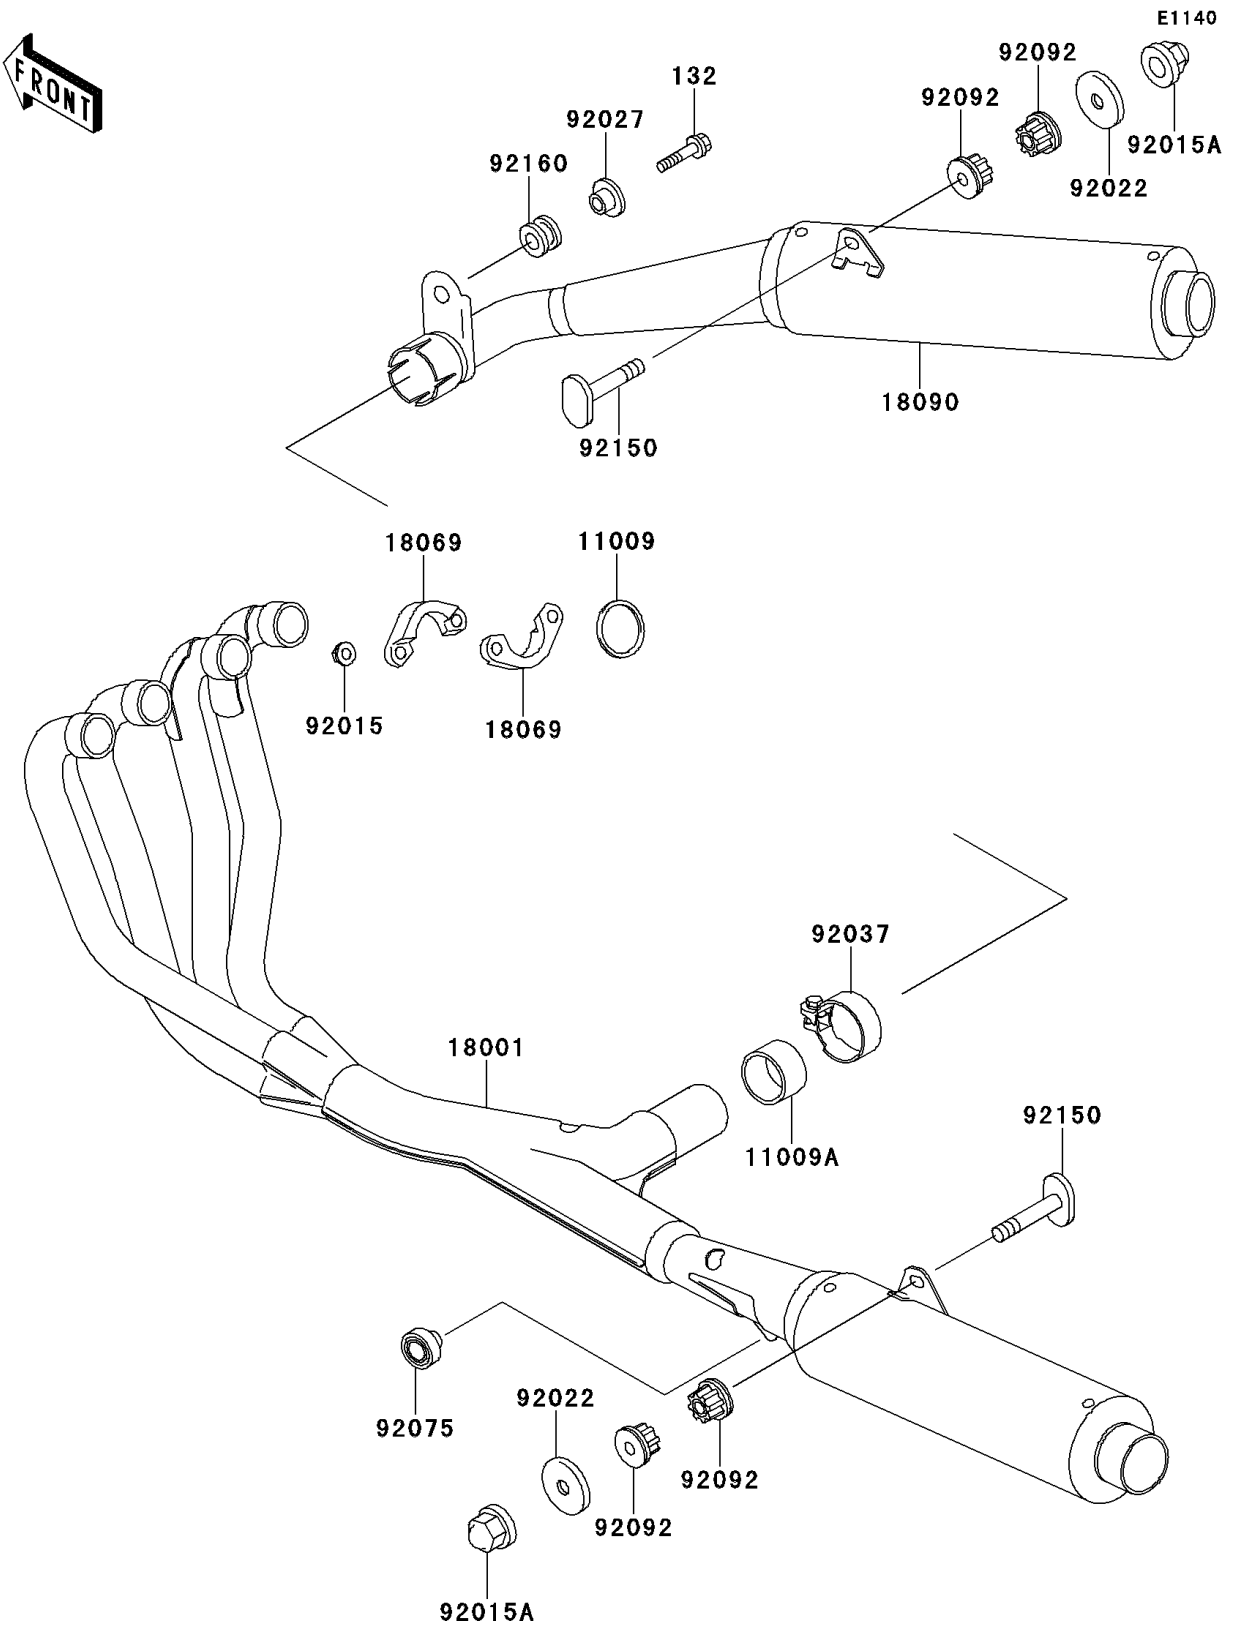

1997 GPZ 1100 PARTS DIAGRAM

Muffler(s)

1997 GPZ 1100 PARTS LIST

Muffler(s)

ITEM NAME	PART NUMBER	QUANTITY
BOLT-FLANGED-SMALL (Ref # 132)	132G0835	1
GASKET,EXHAUST PIPE HOLDER (Ref # 11009)	11009-1840	1
GASKET,MUFFLER CONNECTING (Ref # 11009A)	11009-1888	1
MUFFLER,LH (Ref # 18001)	18001-1911	1
HOLDER-EXHAUST PIPE (Ref # 18069)	18069-1122	1
BODY-COMP-MUFFLER,RH (Ref # 18090)	18090-1448	1
NUT,LOCK,8MM (Ref # 92015)	92015-1380	1
NUT,10MM (Ref # 92015A)	92015-1649	1
WASHER (Ref # 92022)	92022-289	1
COLLAR,L=14 (Ref # 92027)	92027-1134	1
CLAMP,POWER CHAMBER (Ref # 92037)	92037-1537	1
DAMPER (Ref # 92075)	92075-015	1
BUSHING-RUBBER,MUFFLER (Ref # 92092)	92092-1013	1
BOLT,10X55 (Ref # 92150)	92150-1792	1
DAMPER (Ref # 92160)	92160-1007	1