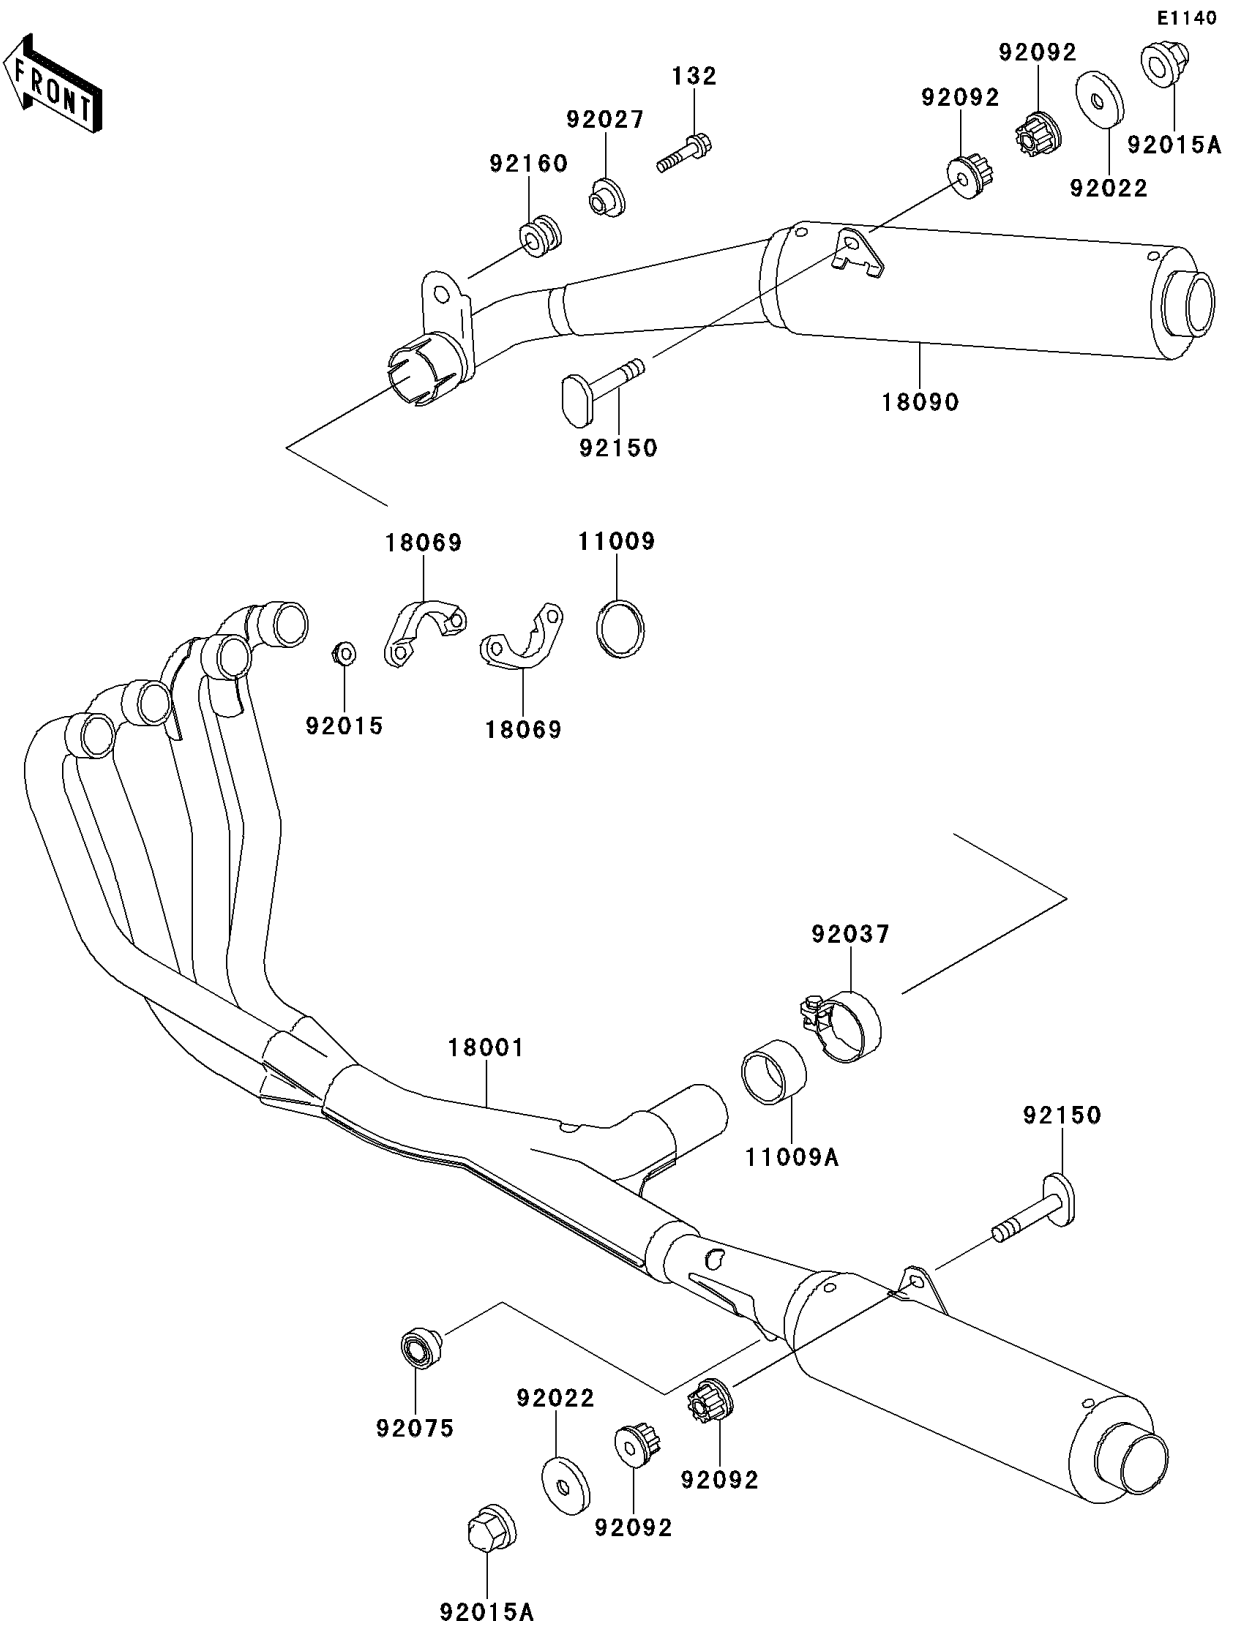

1995 GPZ 1100 PARTS DIAGRAM

Muffler(s)

1995 GPZ 1100 PARTS LIST

Muffler(s)

ITEM NAME	PART NUMBER	QUANTITY
BOLT-FLANGED-SMALL (Ref # 132)	132G0835	1
GASKET,EXHAUST PIPE HOLDER (Ref # 11009)	11009-1840	1
GASKET,MUFFLER CONNECTING (Ref # 11009A)	11009-1888	1
MUFFLER,LH (Ref # 18001)	18001-1911	1
HOLDER-EXHAUST PIPE (Ref # 18069)	18069-1122	1
BODY-COMP-MUFFLER,RH (Ref # 18090)	18090-1448	1
NUT,LOCK,8MM (Ref # 92015)	92015-1380	1
NUT,10MM (Ref # 92015A)	92015-1649	1
WASHER (Ref # 92022)	92022-289	1
COLLAR,L=14 (Ref # 92027)	92027-1134	1
CLAMP,POWER CHAMBER (Ref # 92037)	92037-1537	1
DAMPER (Ref # 92075)	92075-015	1
BUSHING-RUBBER,MUFFLER (Ref # 92092)	92092-1013	1
BOLT,10X55 (Ref # 92150)	92150-1792	1
DAMPER (Ref # 92160)	92160-1007	1