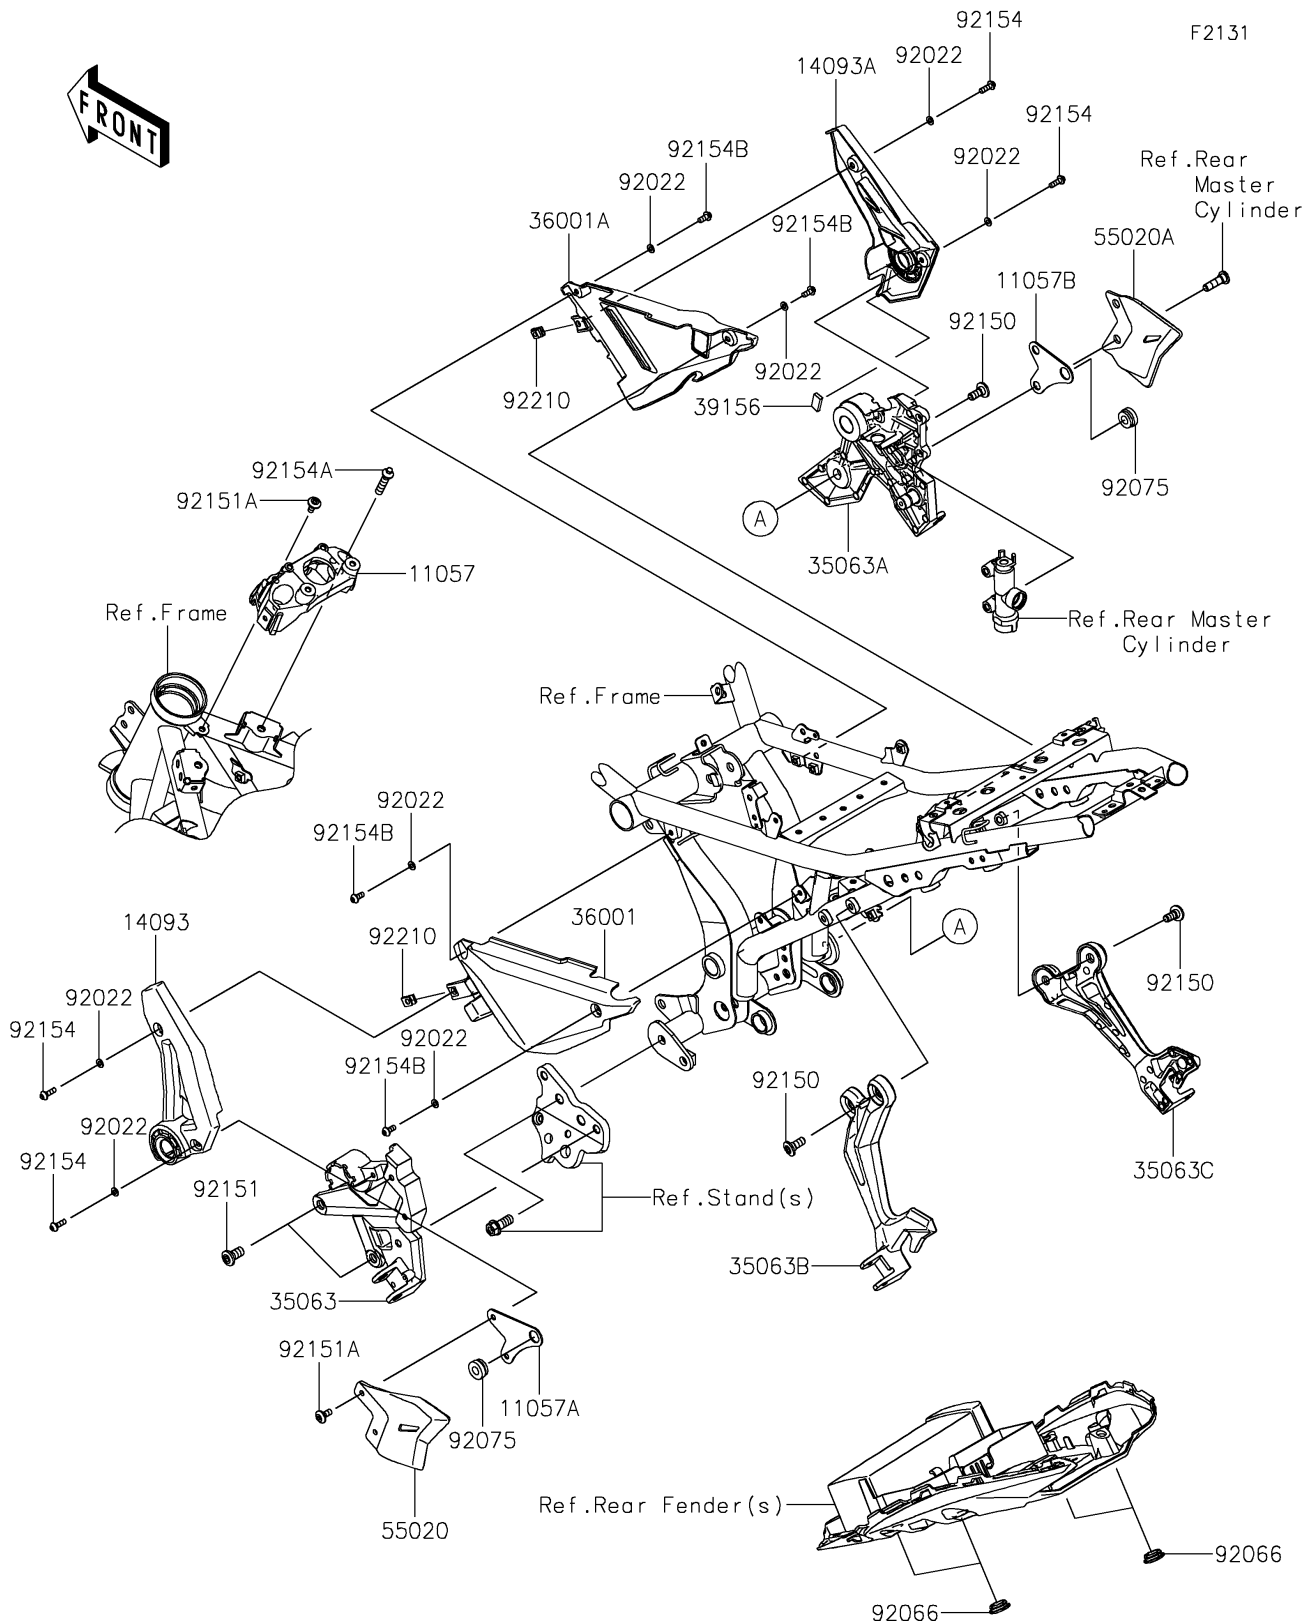

2024 Ninja® 650

PARTS DIAGRAM

Frame Fittings

Kawasaki

Let the Good Times Roll®

2024 Ninja® 650

PARTS LIST

Frame Fittings

ITEM NAME	PART NUMBER	QUANTITY
BRACKET,IG. SWITCH (Ref # 11057)	11057-0079	1
BRACKET,STEP STAY,LH (Ref # 11057A)	11057-0476	1
BRACKET,STEP STAY,RH (Ref # 11057B)	11057-0477	1
COVER,STEP,LH,F.S.BLACK (Ref # 14093)	14093-0480-18T	1
COVER,STEP,RH,F.S.BLACK (Ref # 14093A)	14093-0623-18T	1
STAY,STEP,FR,LH,F.S.BLACK (Ref # 35063)	35063-1348-18R	1
STAY,STEP,FR,RH,F.S.BLACK (Ref # 35063A)	35063-1349-18R	1
STAY,STEP,RR,LH,F.S.BLACK (Ref # 35063B)	35063-1350-18R	1
STAY,STEP,RR,RH,F.S.BLACK (Ref # 35063C)	35063-1351-18R	1
COVER-SIDE,LH (Ref # 36001)	36001-0642	1
COVER-SIDE,RH (Ref # 36001A)	36001-0643	1
PAD,20X10X4 (Ref # 39156)	39156-2839	1
GUARD,HEEL,LH (Ref # 55020)	55020-1956	1
GUARD,HEEL,RH (Ref # 55020A)	55020-1957	1
WASHER,5.1X10X1.0 (Ref # 92022)	92022-1977	8
PLUG (Ref # 92066)	92066-0096	4
DAMPER (Ref # 92075)	92075-277	2
BOLT,SOCKET,8X20 (Ref # 92150)	92150-1760	5
BOLT,SOCKET,10X20 (Ref # 92151)	92151-1557	2
BOLT,SOCKET,6X14 (Ref # 92151A)	92151-1654	3
BOLT,SOCKET,5X16 (Ref # 92154)	92154-0209	4
BOLT,TORX,8X35 (Ref # 92154A)	92154-0730	2
BOLT,SOCKET,5X12 (Ref # 92154B)	92154-0917	4
NUT,PLATE,5MM (Ref # 92210)	92210-0935	2