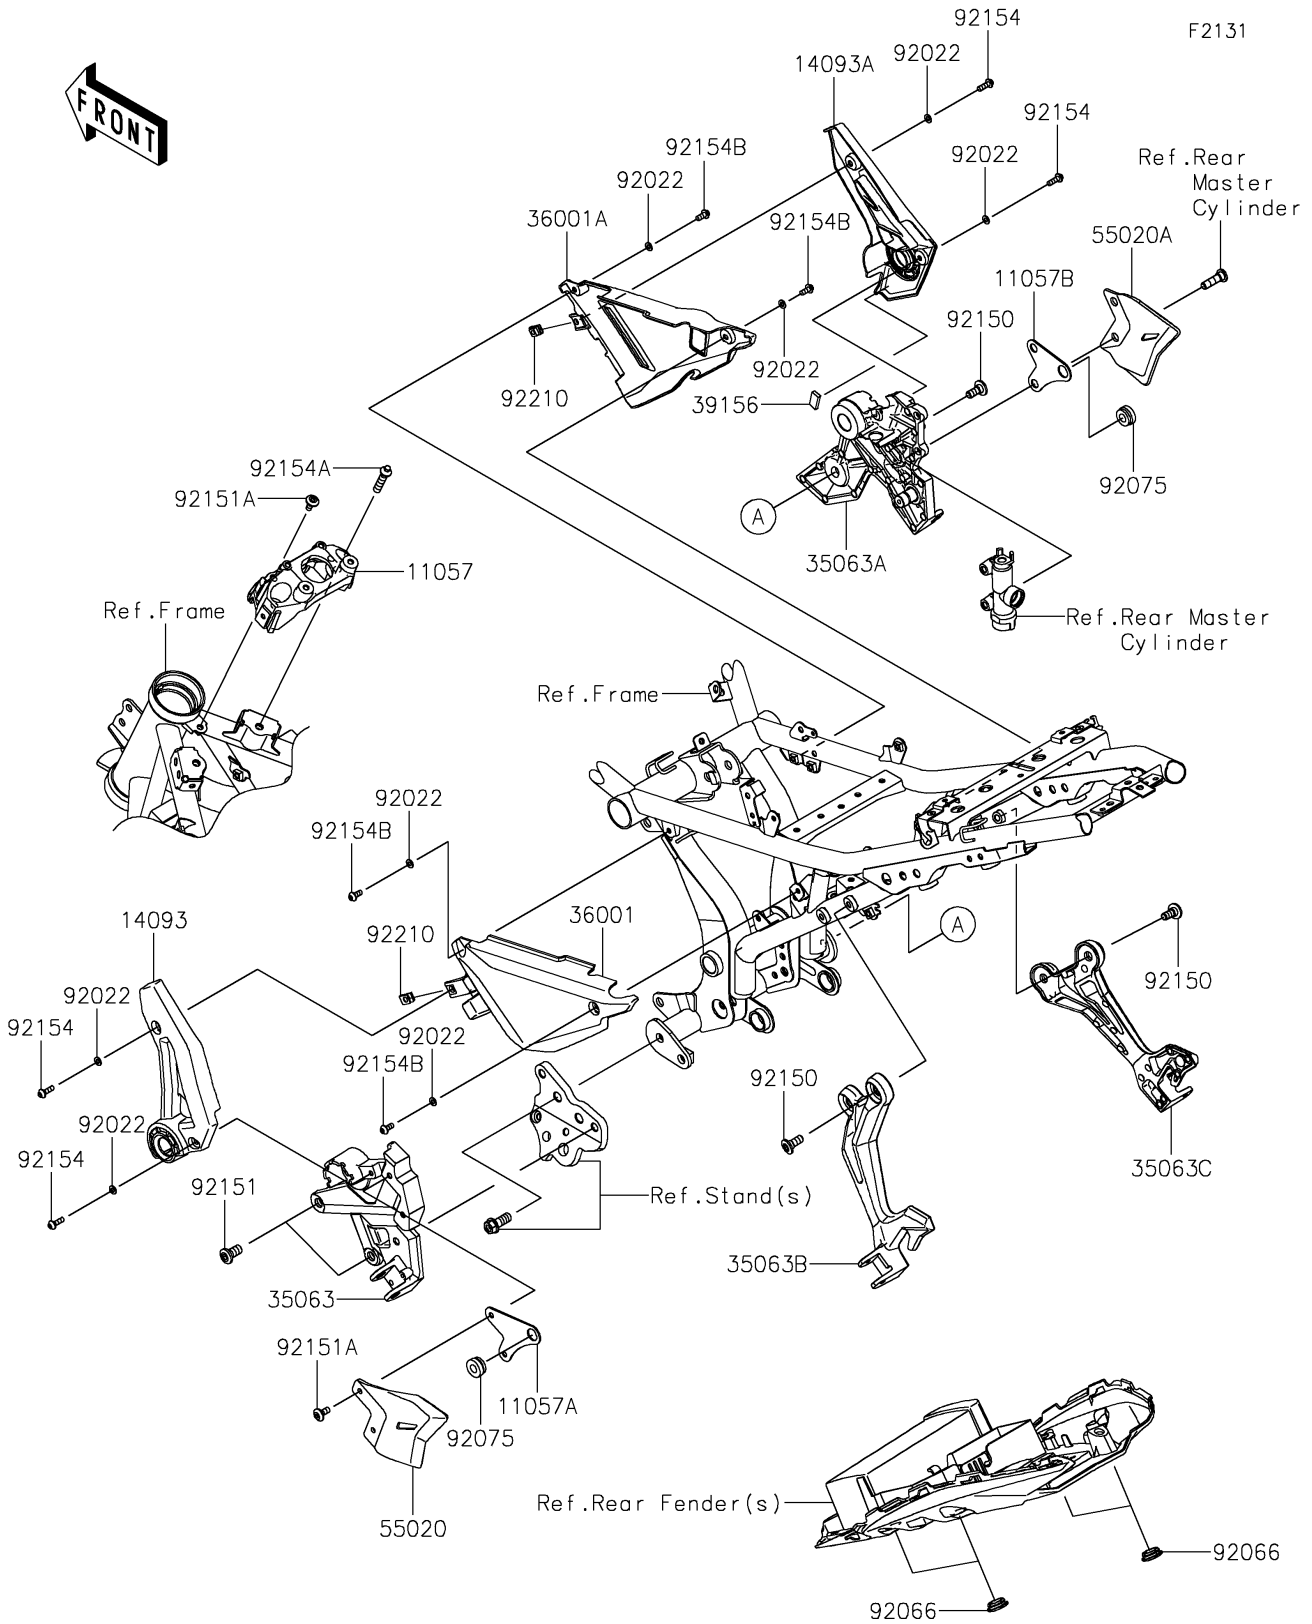

2024 Ninja® 650 PARTS DIAGRAM

Frame Fittings

2024 Ninja® 650 PARTS LIST

Frame Fittings

ITEM NAME	PART NUMBER	QUANTITY
BRACKET,IG. SWITCH (Ref # 11057)	11057-0079	1
BRACKET,STEP STAY,LH (Ref # 11057A)	11057-0476	1
BRACKET,STEP STAY,RH (Ref # 11057B)	11057-0477	1
COVER,STEP,LH,F.S.BLACK (Ref # 14093)	14093-0480-18T	1
COVER,STEP,RH,F.S.BLACK (Ref # 14093A)	14093-0623-18T	1
STAY,STEP,FR,LH,F.S.BLACK (Ref # 35063)	35063-1348-18R	1
STAY,STEP,FR,RH,F.S.BLACK (Ref # 35063A)	35063-1349-18R	1
STAY,STEP,RR,LH,F.S.BLACK (Ref # 35063B)	35063-1350-18R	1
STAY,STEP,RR,RH,F.S.BLACK (Ref # 35063C)	35063-1351-18R	1
COVER-SIDE,LH (Ref # 36001)	36001-0642	1
COVER-SIDE,RH (Ref # 36001A)	36001-0643	1
PAD,20X10X4 (Ref # 39156)	39156-2839	1
GUARD,HEEL,LH (Ref # 55020)	55020-1956	1
GUARD,HEEL,RH (Ref # 55020A)	55020-1957	1
WASHER,5.1X10X1.0 (Ref # 92022)	92022-1977	8
PLUG (Ref # 92066)	92066-0096	4
DAMPER (Ref # 92075)	92075-277	2
BOLT,SOCKET,8X20 (Ref # 92150)	92150-1760	5
BOLT,SOCKET,10X20 (Ref # 92151)	92151-1557	2
BOLT,SOCKET,6X14 (Ref # 92151A)	92151-1654	3
BOLT,SOCKET,5X16 (Ref # 92154)	92154-0209	4
BOLT,TORX,8X35 (Ref # 92154A)	92154-0730	2
BOLT,SOCKET,5X12 (Ref # 92154B)	92154-0917	4
NUT,PLATE,5MM (Ref # 92210)	92210-0935	2