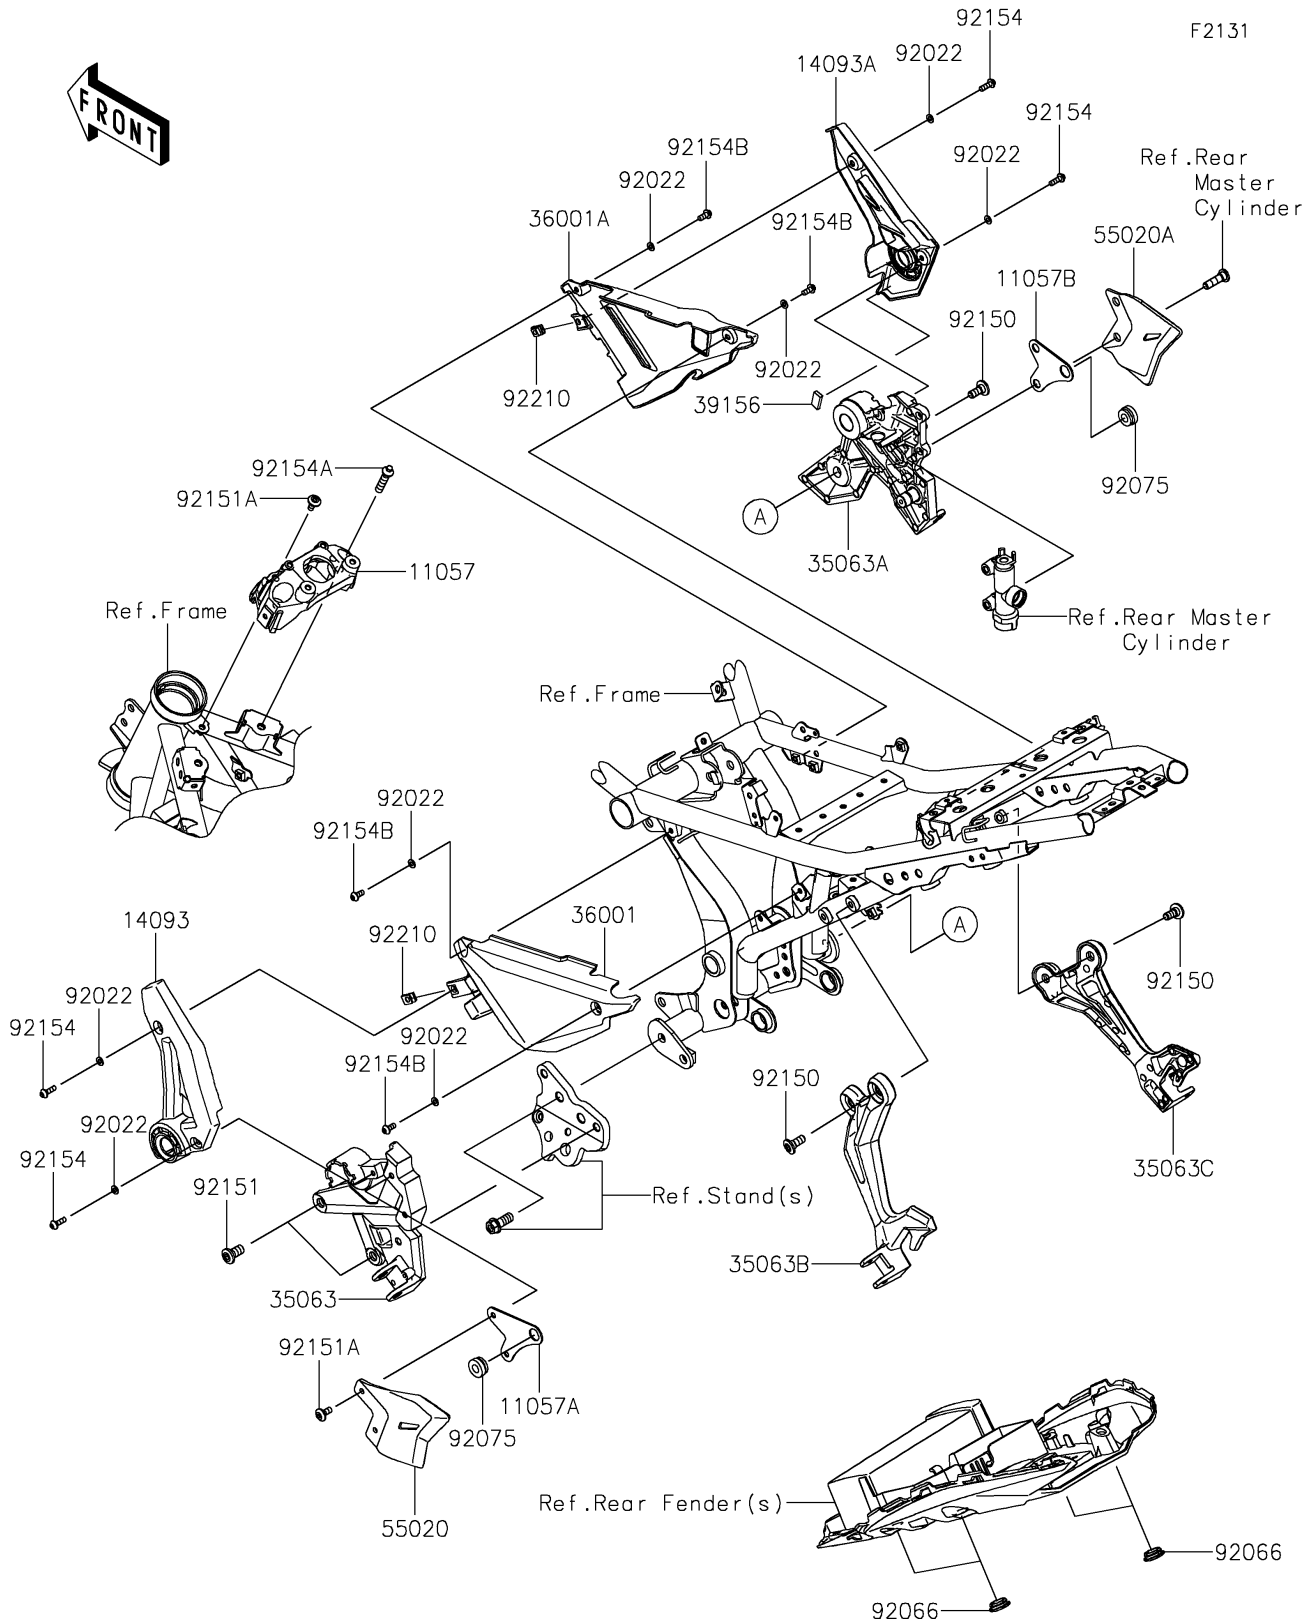

2024 Ninja 650 KRT Edition PARTS DIAGRAM

Frame Fittings

2024 Ninja 650 KRT Edition PARTS LIST

Frame Fittings

ITEM NAME	PART NUMBER	QUANTITY
BRACKET,IG. SWITCH (Ref # 11057)	11057-0079	1
BRACKET,STEP STAY,LH (Ref # 11057A)	11057-0476	1
BRACKET,STEP STAY,RH (Ref # 11057B)	11057-0477	1
COVER,STEP,LH,F.S.BLACK (Ref # 14093)	14093-0480-18T	1
COVER,STEP,RH,F.S.BLACK (Ref # 14093A)	14093-0623-18T	1
STAY,STEP,FR,LH,F.S.BLACK (Ref # 35063)	35063-1348-18R	1
STAY,STEP,FR,RH,F.S.BLACK (Ref # 35063A)	35063-1349-18R	1
STAY,STEP,RR,LH,F.S.BLACK (Ref # 35063B)	35063-1350-18R	1
STAY,STEP,RR,RH,F.S.BLACK (Ref # 35063C)	35063-1351-18R	1
COVER-SIDE,LH (Ref # 36001)	36001-0642	1
COVER-SIDE,RH (Ref # 36001A)	36001-0643	1
PAD,20X10X4 (Ref # 39156)	39156-2839	1
GUARD,HEEL,LH (Ref # 55020)	55020-1956	1
GUARD,HEEL,RH (Ref # 55020A)	55020-1957	1
WASHER,5.1X10X1.0 (Ref # 92022)	92022-1977	8
PLUG (Ref # 92066)	92066-0096	4
DAMPER (Ref # 92075)	92075-277	2
BOLT,SOCKET,8X20 (Ref # 92150)	92150-1760	5
BOLT,SOCKET,10X20 (Ref # 92151)	92151-1557	2
BOLT,SOCKET,6X14 (Ref # 92151A)	92151-1654	3
BOLT,SOCKET,5X16 (Ref # 92154)	92154-0209	4
BOLT,TORX,8X35 (Ref # 92154A)	92154-0730	2
BOLT,SOCKET,5X12 (Ref # 92154B)	92154-0917	4
NUT,PLATE,5MM (Ref # 92210)	92210-0935	2