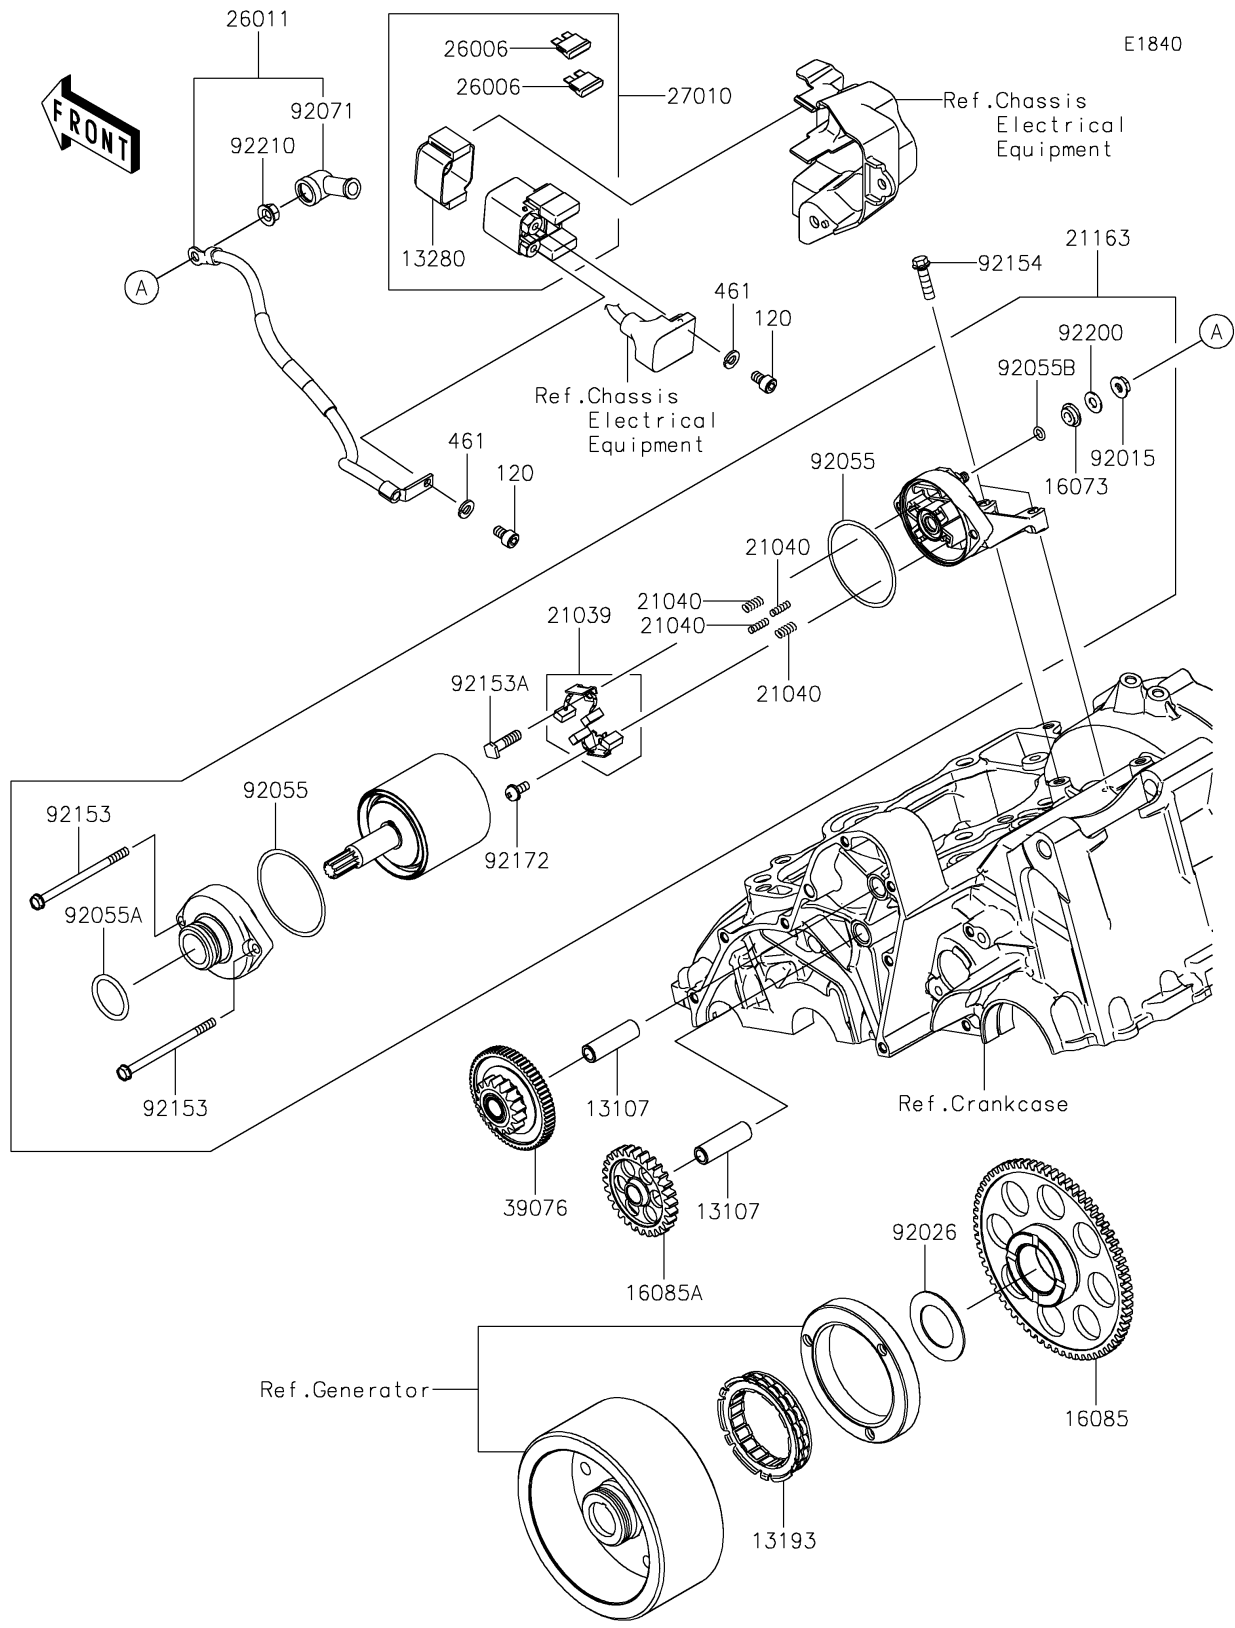

2024 Ninja® 650 PARTS DIAGRAM

Starter Motor

2024 Ninja® 650 PARTS LIST

Starter Motor

ITEM NAME	PART NUMBER	QUANTITY
SHAFT,IDLE GEAR (Ref # 13107)	13107-1106	2
CLUTCH-ASSY-ONEWAY (Ref # 13193)	13193-0006	1
HOLDER (Ref # 13280)	13280-0710	1
INSULATOR (Ref # 16073)	16073-0053	1
GEAR,67T (Ref # 16085)	16085-0076	1
GEAR,IDLE,28T (Ref # 16085A)	16085-0148	1
BRUSH,CARBON (Ref # 21039)	21039-0004	1
SPRING-BRUSH (Ref # 21040)	21040-0003	4
STARTER-ELECTRIC (Ref # 21163)	21163-0746	1
FUSE,BLADE,30A,GREEN (Ref # 26006)	26006-1006	2
WIRE-LEAD (Ref # 26011)	26011-0939	1
SWITCH,MAGNETIC (Ref # 27010)	27010-0709	1
LIMITER,16T&66T (Ref # 39076)	39076-0034	1
NUT,STARTER MOTOR (Ref # 92015)	92015-1476	1
SPACER,29.1X47.5X1.2 (Ref # 92026)	92026-087	1
RING-O (Ref # 92055)	92055-0136	2
RING-O (Ref # 92055A)	92055-1276	1
RING-O,4.5X2.0 (Ref # 92055B)	92055-1370	1
GROMMET (Ref # 92071)	92071-0024	1
BOLT (Ref # 92153)	92153-1850	2
BOLT (Ref # 92153A)	92153-1866	1
BOLT,FLANGED,6X22 (Ref # 92154)	92154-0504	2
SCREW (Ref # 92172)	92172-0334	1
WASHER (Ref # 92200)	92200-0386	1
NUT,6MM (Ref # 92210)	92210-0188	1
BOLT-SOCKET,6X10 (Ref # 120)	120CB0610	2
WASHER-SPRING,6MM (Ref # 461)	461DB0600	2