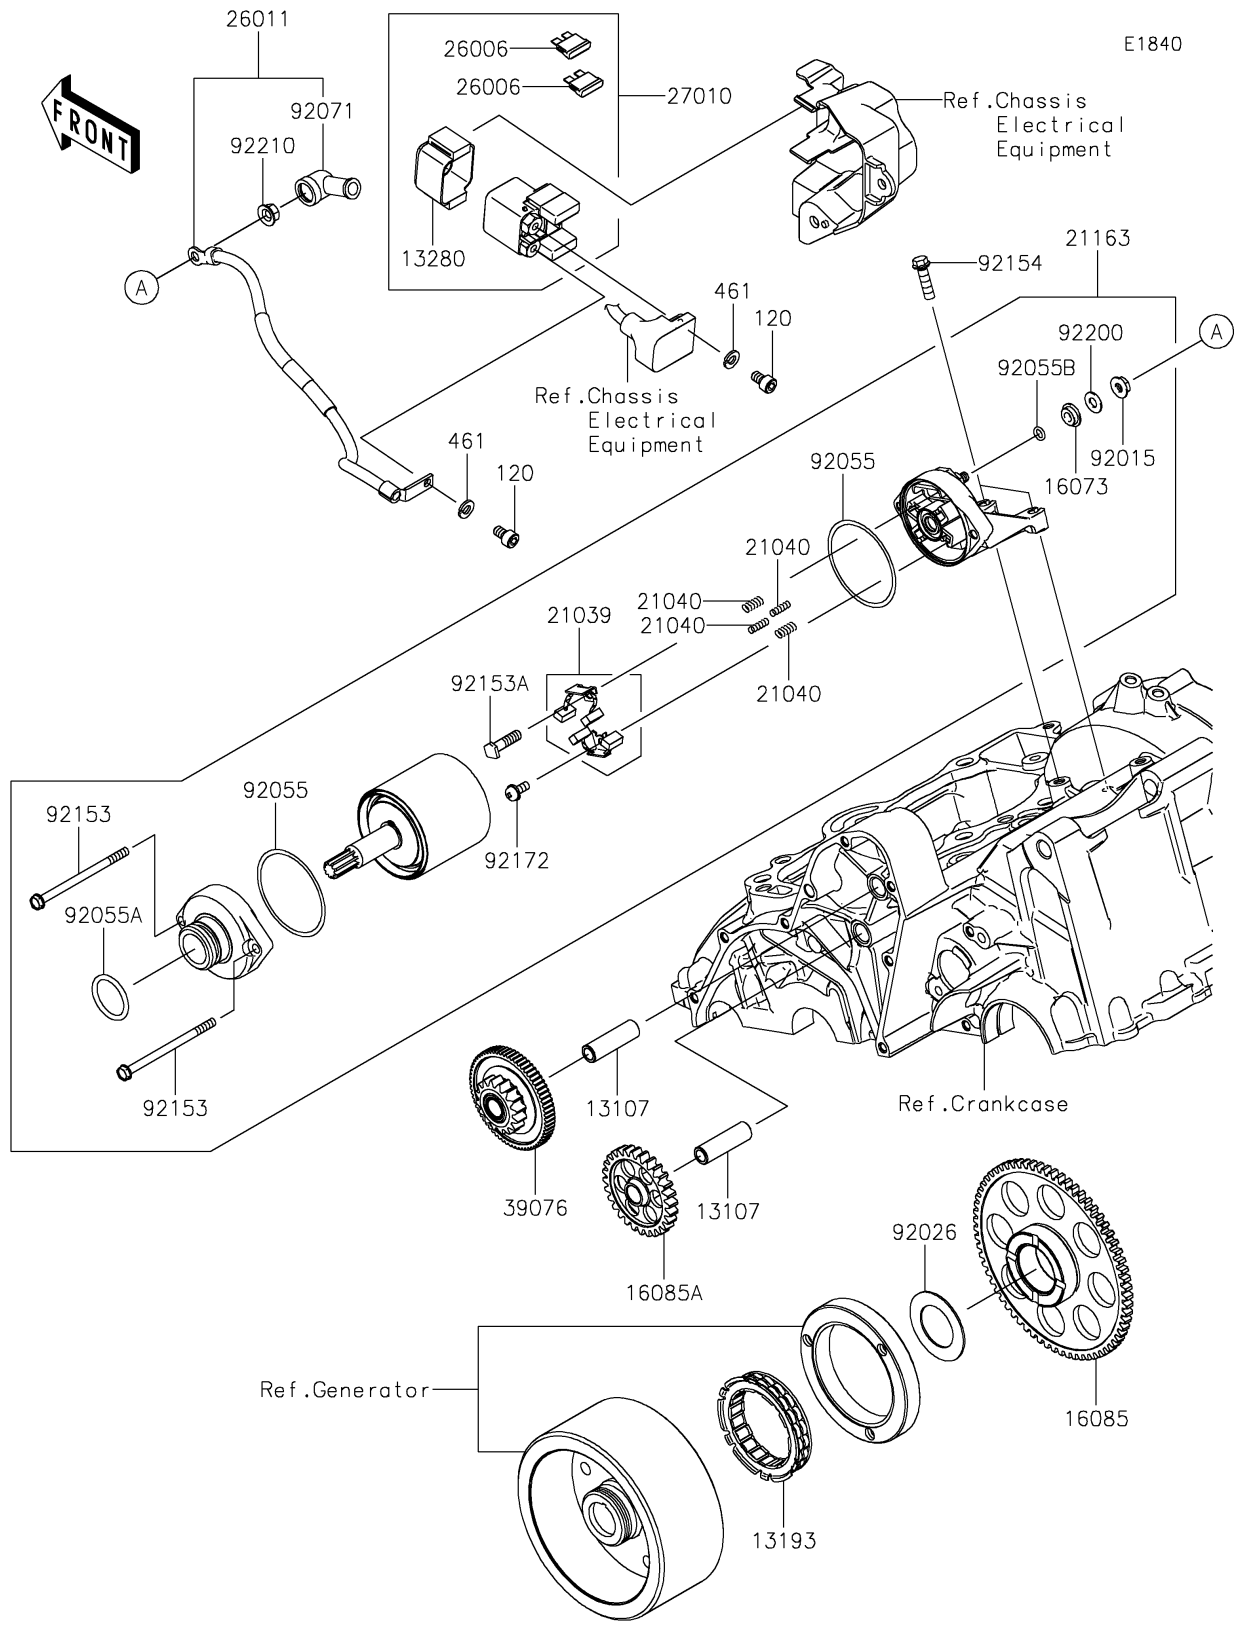

2024 Ninja 650 KRT Edition PARTS DIAGRAM

Starter Motor

2024 Ninja 650 KRT Edition PARTS LIST

Starter Motor

ITEM NAME	PART NUMBER	QUANTITY
SHAFT,IDLE GEAR (Ref # 13107)	13107-1106	2
CLUTCH-ASSY-ONEWAY (Ref # 13193)	13193-0006	1
HOLDER (Ref # 13280)	13280-0710	1
INSULATOR (Ref # 16073)	16073-0053	1
GEAR,67T (Ref # 16085)	16085-0076	1
GEAR,IDLE,28T (Ref # 16085A)	16085-0148	1
BRUSH,CARBON (Ref # 21039)	21039-0004	1
SPRING-BRUSH (Ref # 21040)	21040-0003	4
STARTER-ELECTRIC (Ref # 21163)	21163-0746	1
FUSE,BLADE,30A,GREEN (Ref # 26006)	26006-1006	2
WIRE-LEAD (Ref # 26011)	26011-0939	1
SWITCH,MAGNETIC (Ref # 27010)	27010-0709	1
LIMITER,16T&66T (Ref # 39076)	39076-0034	1
NUT,STARTER MOTOR (Ref # 92015)	92015-1476	1
SPACER,29.1X47.5X1.2 (Ref # 92026)	92026-087	1
RING-O (Ref # 92055)	92055-0136	2
RING-O (Ref # 92055A)	92055-1276	1
RING-O,4.5X2.0 (Ref # 92055B)	92055-1370	1
GROMMET (Ref # 92071)	92071-0024	1
BOLT (Ref # 92153)	92153-1850	2
BOLT (Ref # 92153A)	92153-1866	1
BOLT,FLANGED,6X22 (Ref # 92154)	92154-0504	2
SCREW (Ref # 92172)	92172-0334	1
WASHER (Ref # 92200)	92200-0386	1
NUT,6MM (Ref # 92210)	92210-0188	1
BOLT-SOCKET,6X10 (Ref # 120)	120CB0610	2
WASHER-SPRING,6MM (Ref # 461)	461DB0600	2