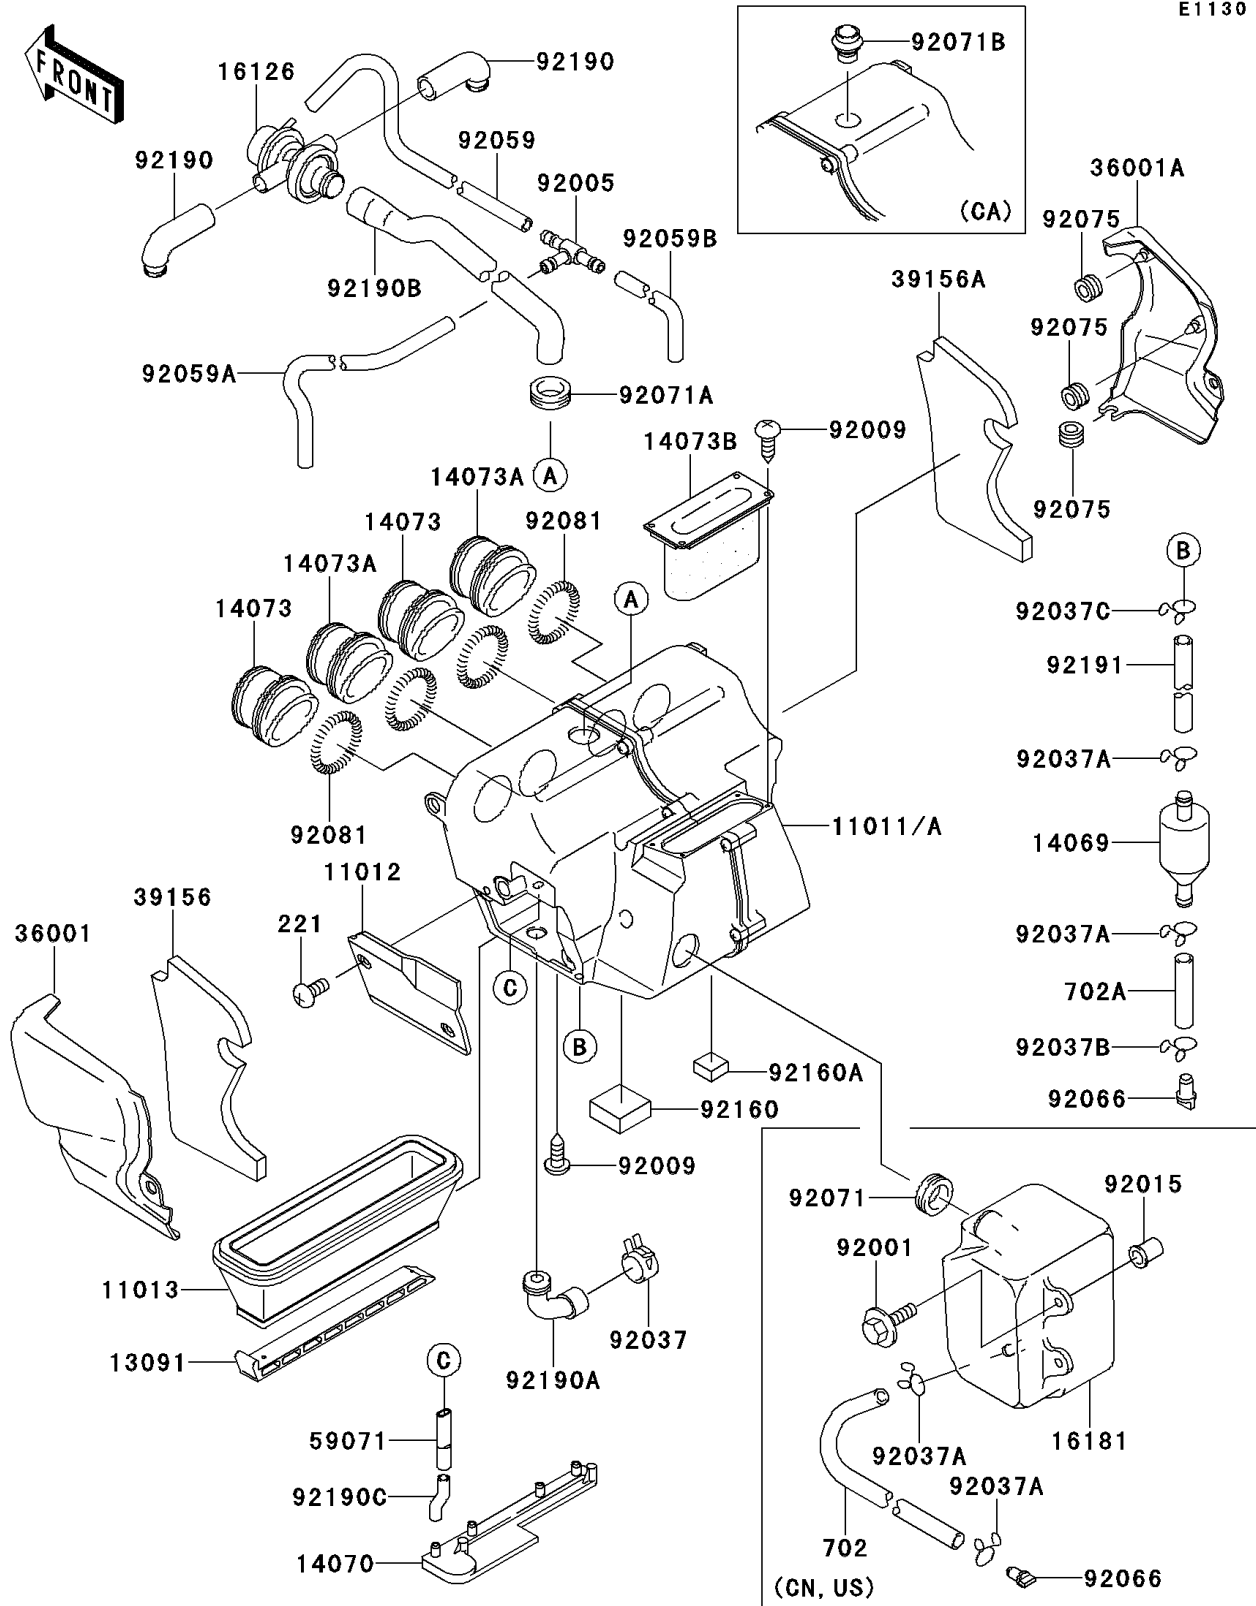

1997 GPZ 1100 PARTS DIAGRAM

Air Cleaner

E1130

1997 GPZ 1100 PARTS LIST

Air Cleaner

ITEM NAME	PART NUMBER	QUANTITY
CASE-AIR FILTER (Ref # 11011)	11011-1450	1
CAP,AIR FILTER (Ref # 11012)	11012-1910	1
ELEMENT-AIR FILTER (Ref # 11013)	11013-1242	1
HOLDER,AIR FILTER (Ref # 13091)	13091-1900	1
BREATHER (Ref # 14069)	14069-1051	1
BODY-BREATHER (Ref # 14070)	14070-1083	1
DUCT,#1,#3 (Ref # 14073)	14073-1273	1
DUCT,#2,#4 (Ref # 14073A)	14073-1274	1
DUCT (Ref # 14073B)	14073-1630	1
VALVE,AIR SWITCH (Ref # 16126)	16126-1144	1
TANK-RESONATOR (Ref # 16181)	16181-1076	1
COVER-SIDE,AIR FILTER,LH (Ref # 36001)	36001-1548	1
COVER-SIDE,AIR FILTER,RH (Ref # 36001A)	36001-1549	1
PAD (Ref # 39156)	39156-1485	1
PAD (Ref # 39156A)	39156-1486	1
JOINT (Ref # 59071)	59071-1154	1
BOLT,6X20,W/WASHER (Ref # 92001)	92001-1791	1
FITTING,TUBE,T-TYPE (Ref # 92005)	92005-1017	1
SCREW,TAPPING,4X12 (Ref # 92009)	92009-1444	1
NUT (Ref # 92015)	92015-1700	1
CLAMP (Ref # 92037)	92037-1460	1
CLAMP,TUBE (Ref # 92037A)	92037-147	1
CLAMP (Ref # 92037B)	92037-1712	1
CLAMP,TUBE (Ref # 92037C)	92037-1972	1
TUBE,4X9X220 (Ref # 92059)	92059-1040	1
TUBE,4X9X230 (Ref # 92059A)	92059-1068	1
TUBE,4X9X80 (Ref # 92059B)	92059-1365	1
PLUG,DRAIN (Ref # 92066)	92066-1211	1
GROMMET,AIR FILTER (Ref # 92071)	92071-1013	1

1997 GPZ 1100 PARTS LIST

Air Cleaner

ITEM NAME	PART NUMBER	QUANTITY
GROMMET,AIR FILTER (Ref # 92071A)	92071-1028	1
SCREW-CSK-CROS (Ref # 221)	221C0616	1
TUBE-RUBBER (Ref # 702)	702A07390	1
TUBE-RUBBER (Ref # 702A)	702A0760	1
DAMPER (Ref # 92075)	92075-1470	1
SPRING,COIL,BLACK (Ref # 92081)	92081-1457	1
DAMPER (Ref # 92160)	92160-1572	1
DAMPER (Ref # 92160A)	92160-1664	1
TUBE (Ref # 92190)	92190-1436	1
TUBE (Ref # 92190A)	92190-1584	1
TUBE,AIR SWITCH-AIR FILTER (Ref # 92190B)	92190-1585	1
TUBE (Ref # 92190C)	92190-1605	1
TUBE (Ref # 92191)	92191-1006	1