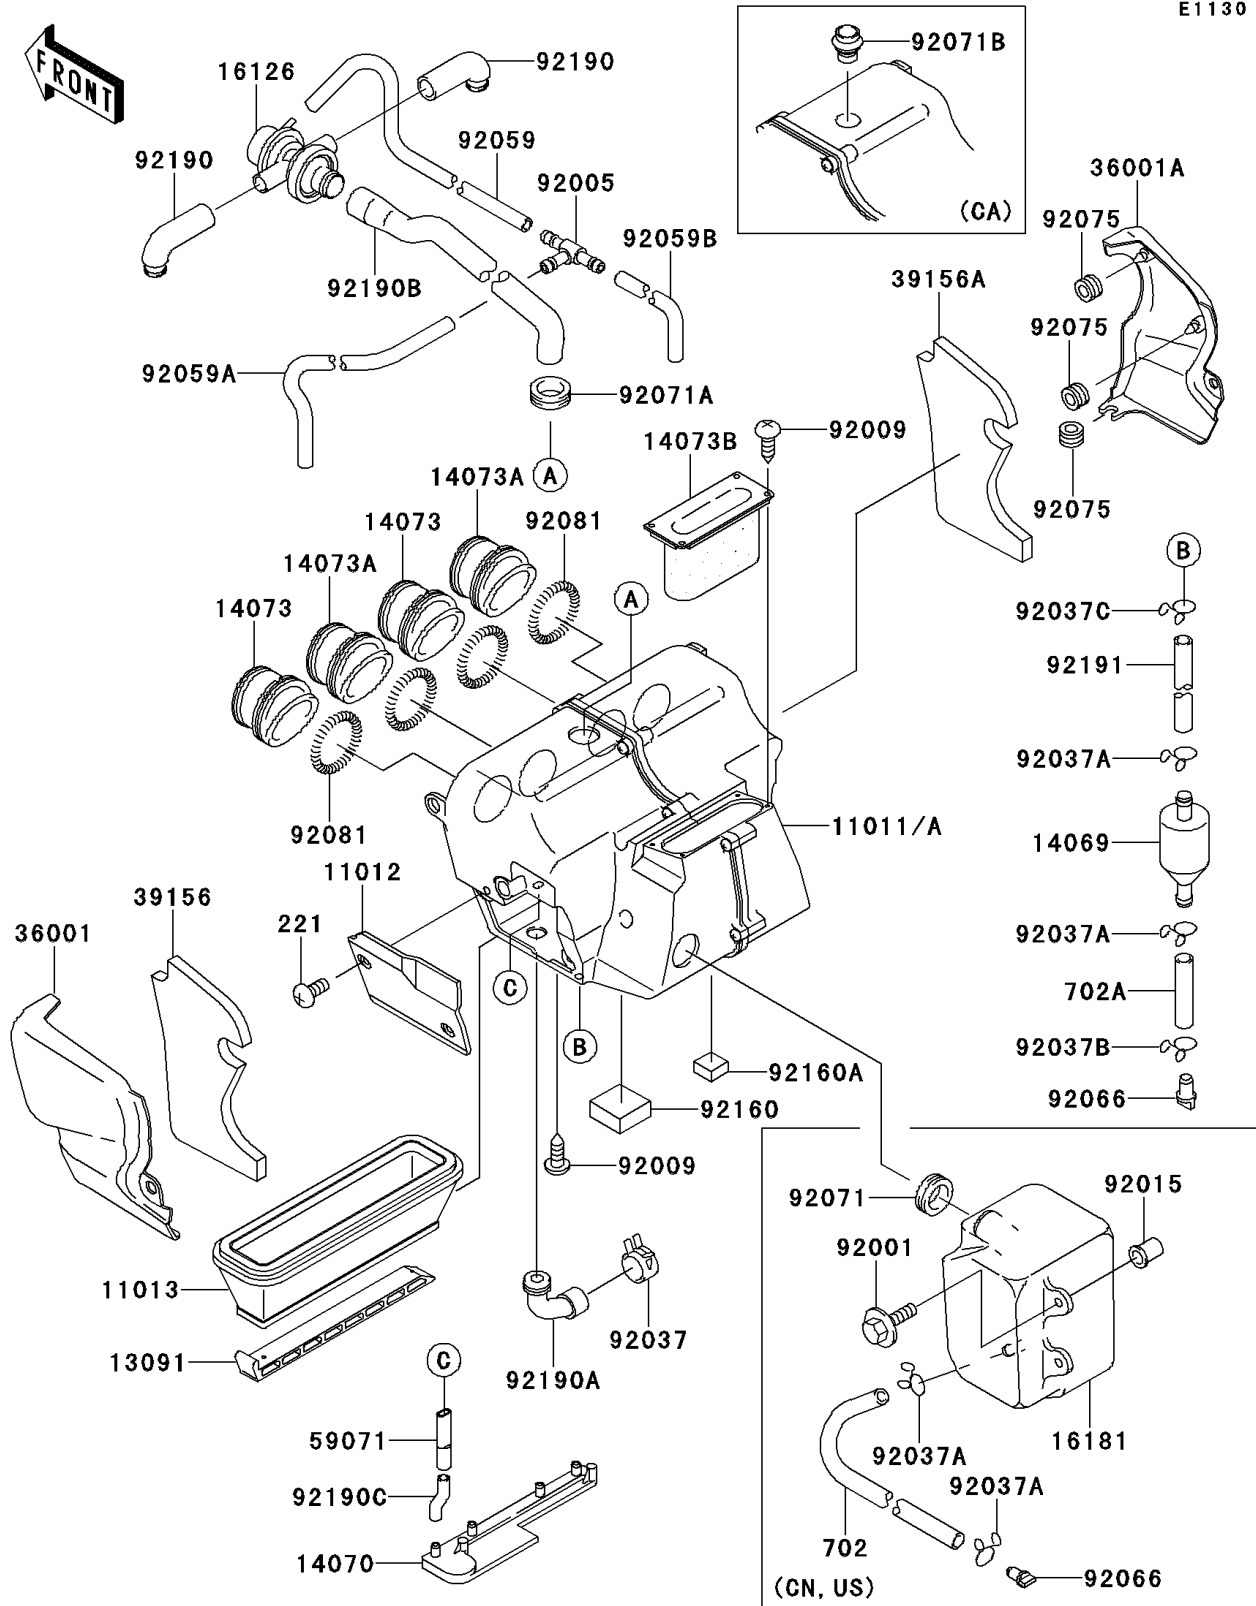

1995 GPZ 1100 PARTS DIAGRAM

Air Cleaner

E1130

1995 GPZ 1100 PARTS LIST

Air Cleaner

ITEM NAME	PART NUMBER	QUANTITY
CAP,AIR FILTER (Ref # 11012)	11012-1910	1
ELEMENT-AIR FILTER (Ref # 11013)	11013-1242	1
HOLDER,AIR FILTER (Ref # 13091)	13091-1900	1
BREATHER (Ref # 14069)	14069-1051	1
BODY-BREATHER (Ref # 14070)	14070-1083	1
DUCT,#1,#3 (Ref # 14073)	14073-1273	1
DUCT,#2,#4 (Ref # 14073A)	14073-1274	1
DUCT (Ref # 14073B)	14073-1630	1
VALVE,AIR SWITCH (Ref # 16126)	16126-1144	1
COVER-SIDE,AIR FILTER,LH (Ref # 36001)	36001-1548	1
COVER-SIDE,AIR FILTER,RH (Ref # 36001A)	36001-1549	1
PAD (Ref # 39156)	39156-1485	1
PAD (Ref # 39156A)	39156-1486	1
JOINT (Ref # 59071)	59071-1154	1
FITTING,TUBE,T-TYPE (Ref # 92005)	92005-1017	1
SCREW,TAPPING,4X12 (Ref # 92009)	92009-1444	1
CLAMP (Ref # 92037)	92037-1460	1
CLAMP (Ref # 92037B)	92037-1712	1
CLAMP,TUBE (Ref # 92037C)	92037-1972	1
TUBE,4X9X220 (Ref # 92059)	92059-1040	1
TUBE,4X9X230 (Ref # 92059A)	92059-1068	1
TUBE,4X9X80 (Ref # 92059B)	92059-1365	1
GROMMET,AIR FILTER (Ref # 92071A)	92071-1028	1
SCREW-CSK-CROS (Ref # 221)	221C0616	1
TUBE-RUBBER (Ref # 702A)	702A0760	1
DAMPER (Ref # 92075)	92075-1470	1
SPRING,COIL,BLACK (Ref # 92081)	92081-1457	1
DAMPER (Ref # 92160)	92160-1572	1
DAMPER (Ref # 92160A)	92160-1664	1

1995 GPZ 1100 PARTS LIST

Air Cleaner

ITEM NAME	PART NUMBER	QUANTITY
TUBE (Ref # 92190)	92190-1436	1
TUBE (Ref # 92190A)	92190-1584	1
TUBE,AIR SWITCH-AIR FILTER (Ref # 92190B)	92190-1585	1
TUBE (Ref # 92190C)	92190-1605	1
TUBE (Ref # 92191)	92191-1006	1
CASE-AIR FILTER (Ref # 11011)	11011-1450	1
CASE-AIR FILTER (Ref # 11011A)	11011-1455	1
TANK-RESONATOR (Ref # 16181)	16181-1076	1
BOLT,6X20,W/WASHER (Ref # 92001)	92001-1791	1
NUT (Ref # 92015)	92015-1700	1
CLAMP,TUBE (Ref # 92037A)	92037-147	2
PLUG,DRAIN (Ref # 92066)	92066-1211	2
GROMMET,AIR FILTER (Ref # 92071)	92071-1013	1
TUBE-RUBBER (Ref # 702)	702A07390	1
GROMMET,AIR FILTER (Ref # 92071B)	92071-1112	1