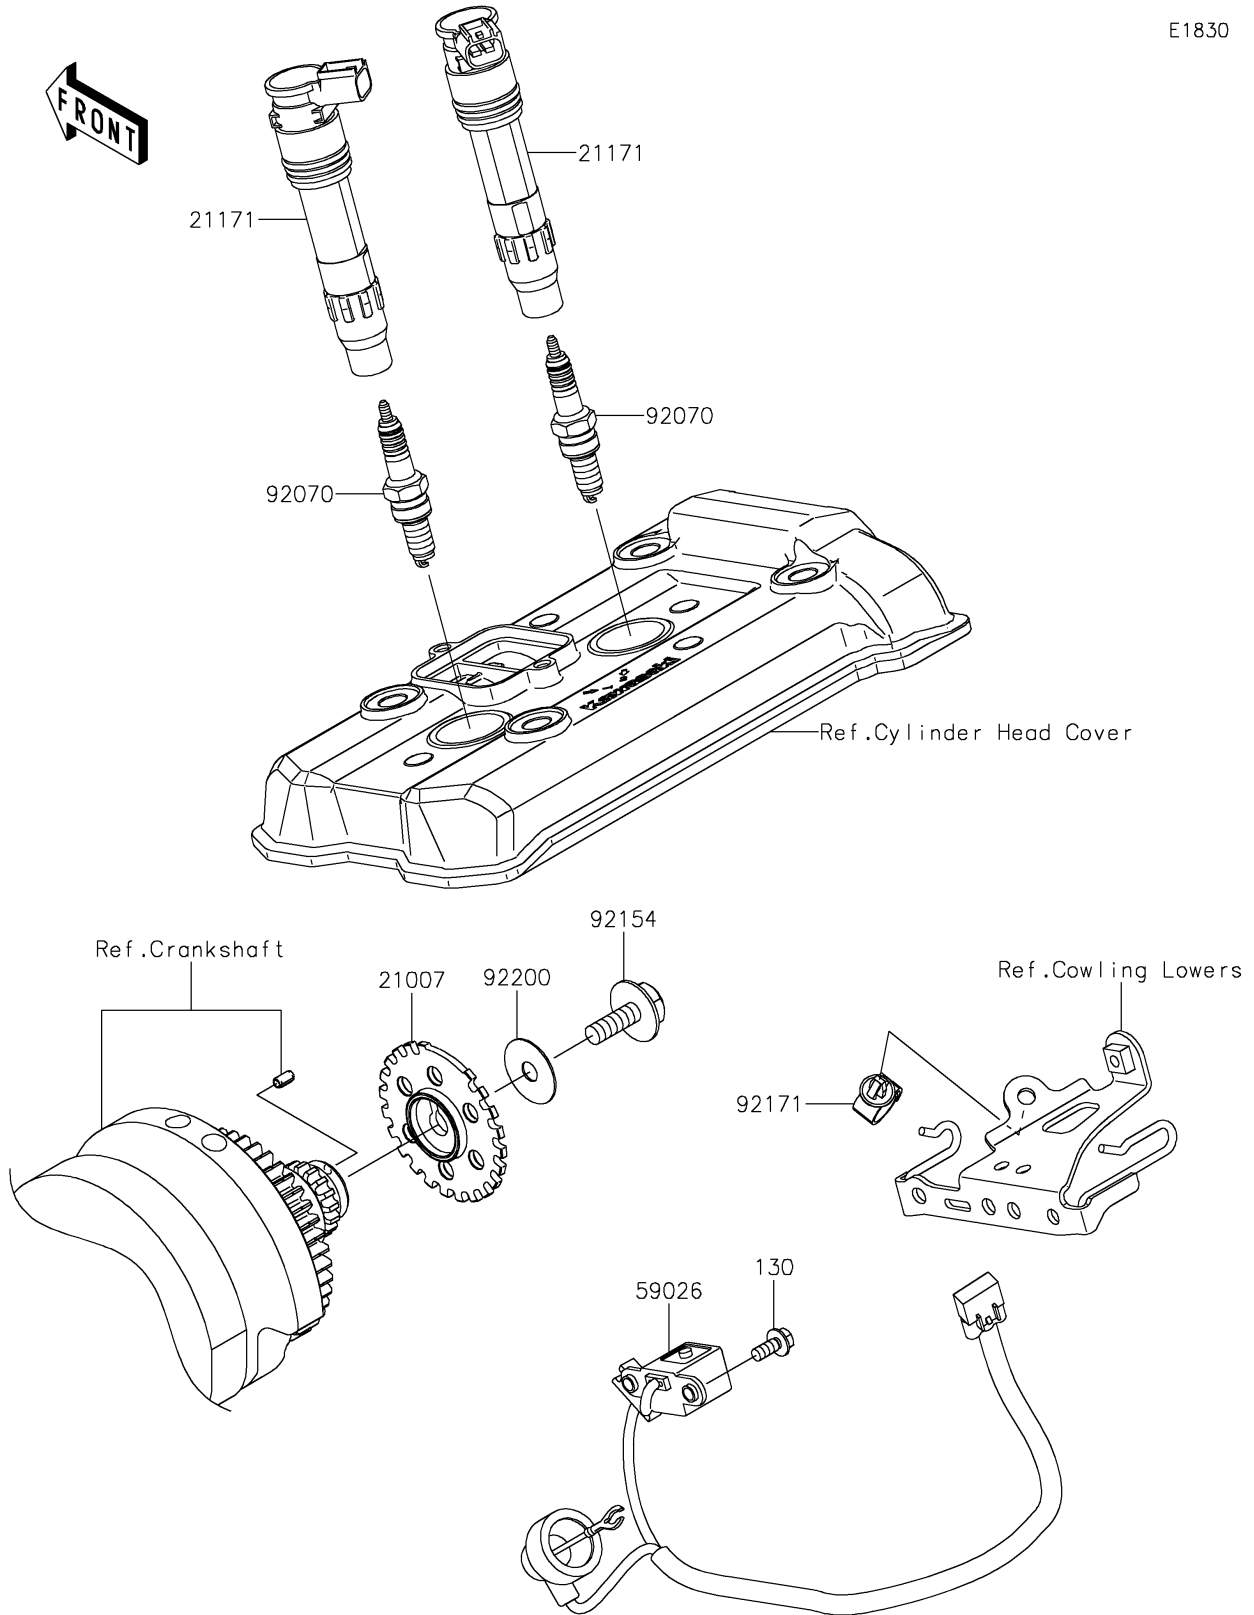

2024 Ninja® 650 PARTS DIAGRAM

Ignition System

E1830

2024 Ninja® 650 PARTS LIST

Ignition System

ITEM NAME	PART NUMBER	QUANTITY
ROTOR,PULSING (Ref # 21007)	21007-0053	1
COIL-ASSY-IGNITION (Ref # 21171)	21171-0033	2
COIL-PULSING (Ref # 59026)	59026-0045	1
PLUG-SPARK,CR9EIA(NGK) (Ref # 92070)	92070-0014	2
BOLT,FLANGED,8X23 (Ref # 92154)	92154-0187	1
CLAMP,13MM DIA. (Ref # 92171)	92171-1415	1
WASHER,8.5X28X0.8 (Ref # 92200)	92200-0274	1
BOLT-FLANGED,5X12 (Ref # 130)	130BA0512	2